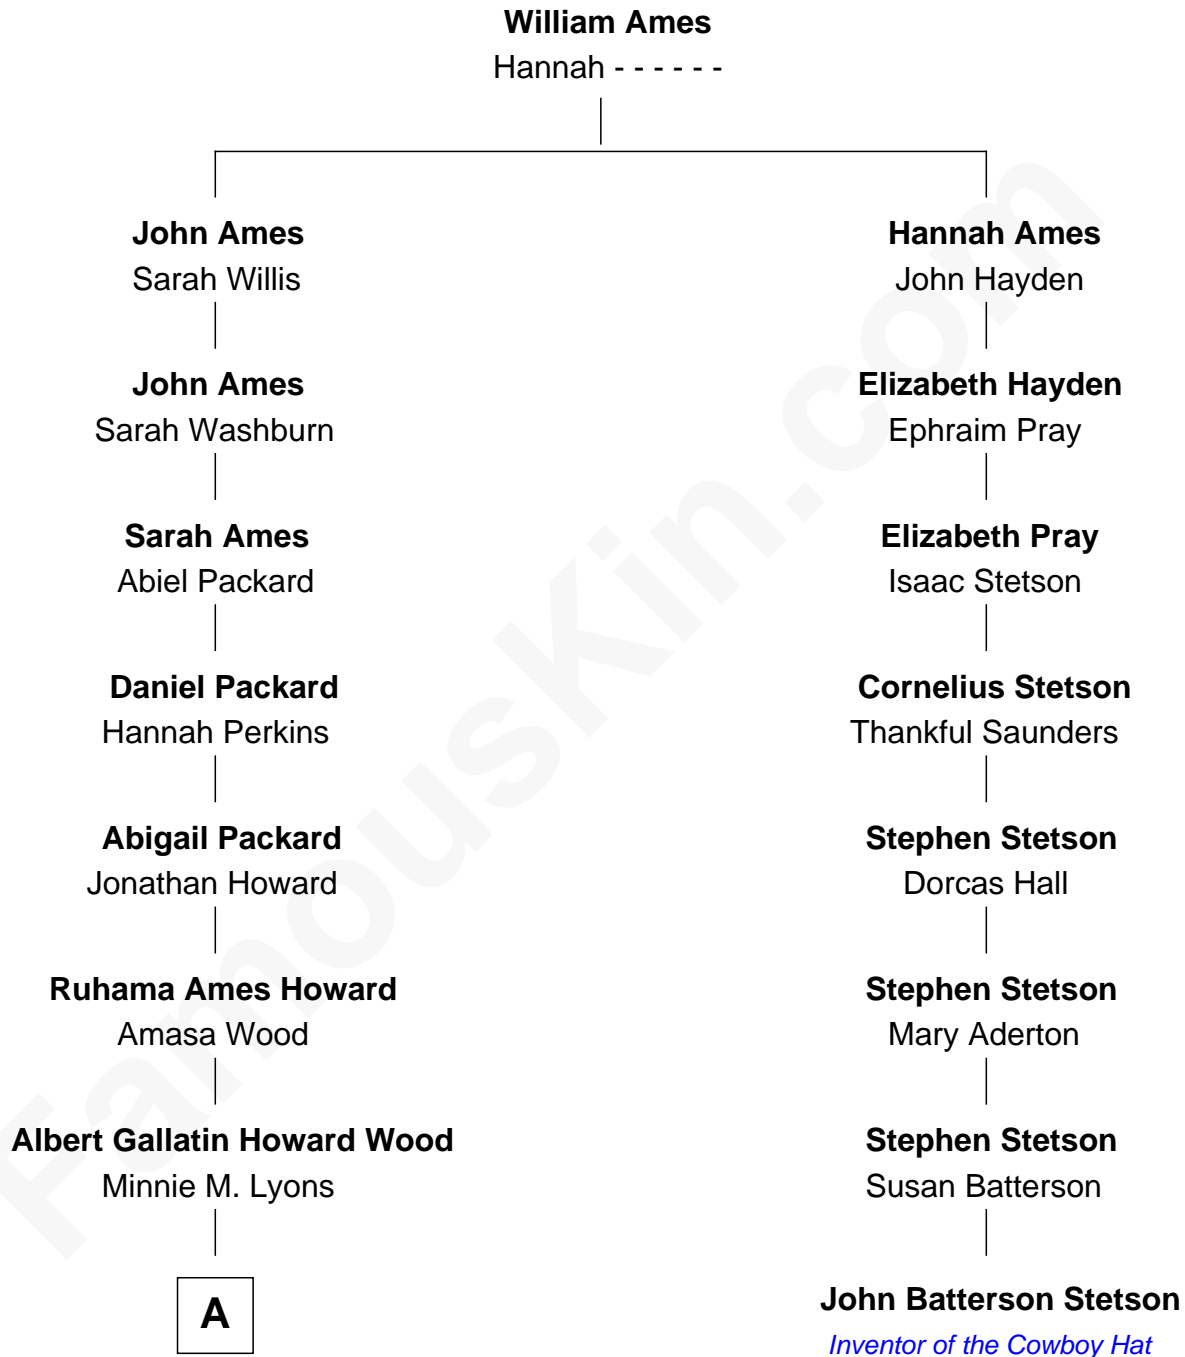

FamousKin.com Relationship Chart of

Wil Wheaton

TV and Movie Actor

7th cousin 4 times removed of

John Batterson Stetson

Inventor of the Cowboy Hat

A

—
Ruhama Howard Wood

Henry Milton Ostrander

—
Mary Frances Ostrander

Donald Ulysses Wheaton

—
Richard William Wheaton

Dorothy Virginia Morton

—
Richard William Wheaton

Debra Nordean O'Connor

—
Wil Wheaton