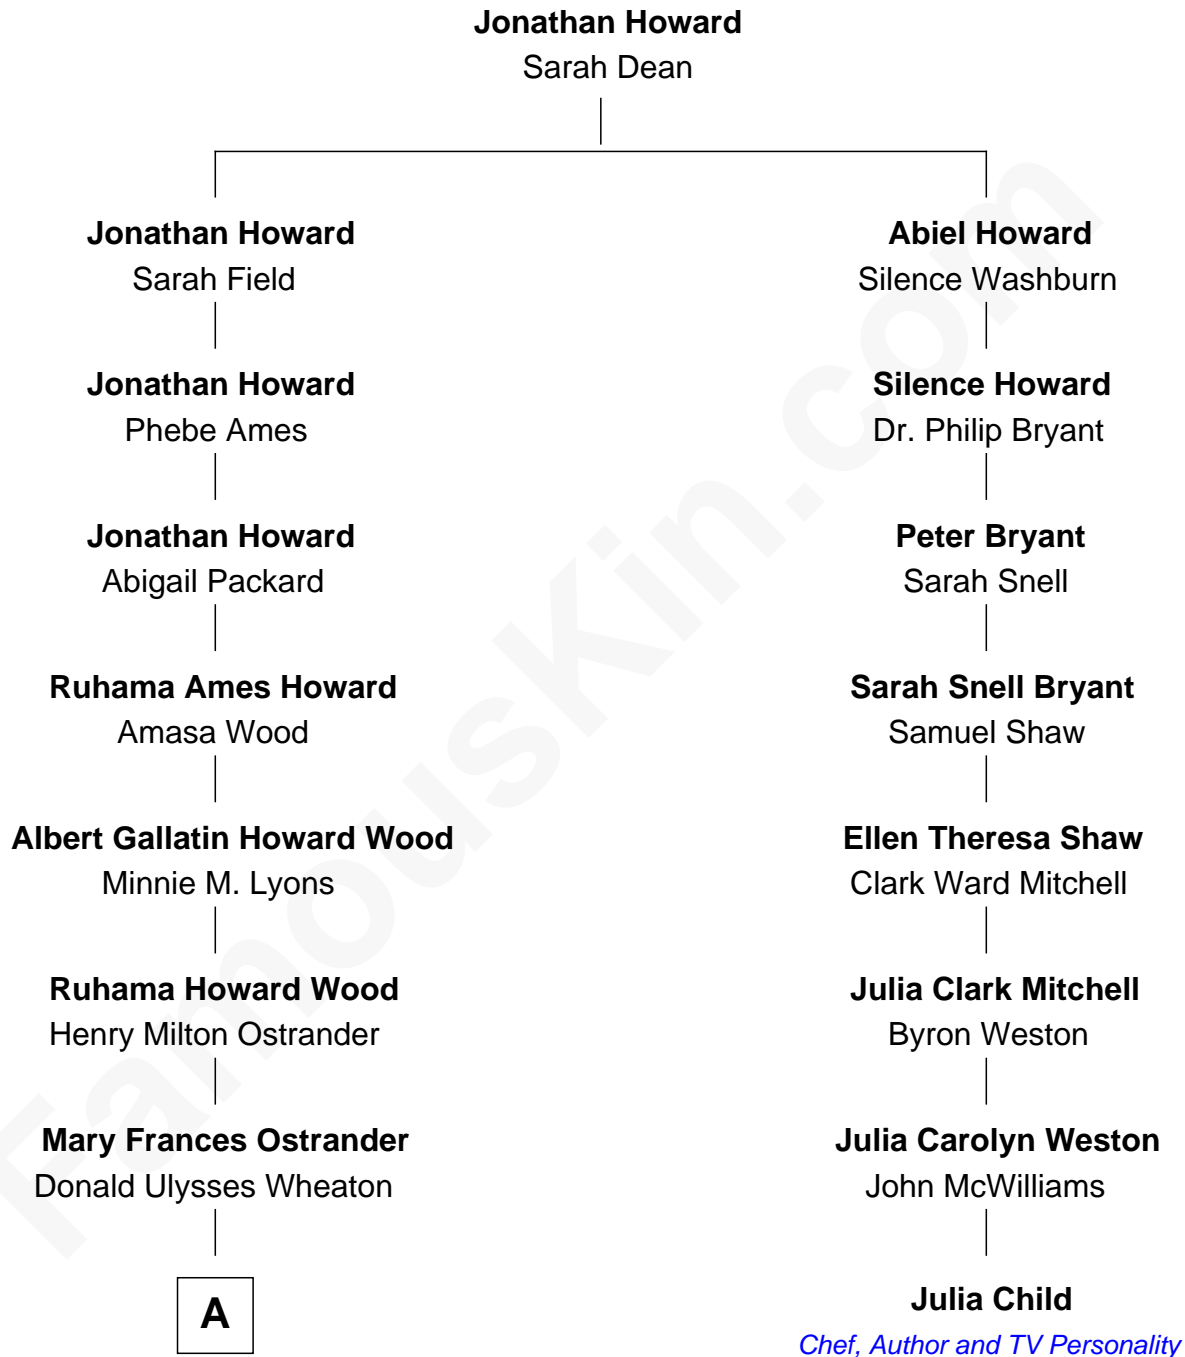

FamousKin.com Relationship Chart of

Wil Wheaton

TV and Movie Actor

7th cousin 2 times removed of

Julia Child

American Chef, Author and TV Personality

A

Richard William Wheaton

Dorothy Virginia Morton

Richard William Wheaton

Debra Nordean O'Connor

Wil Wheaton

TV and Movie Actor

FamousKin.com