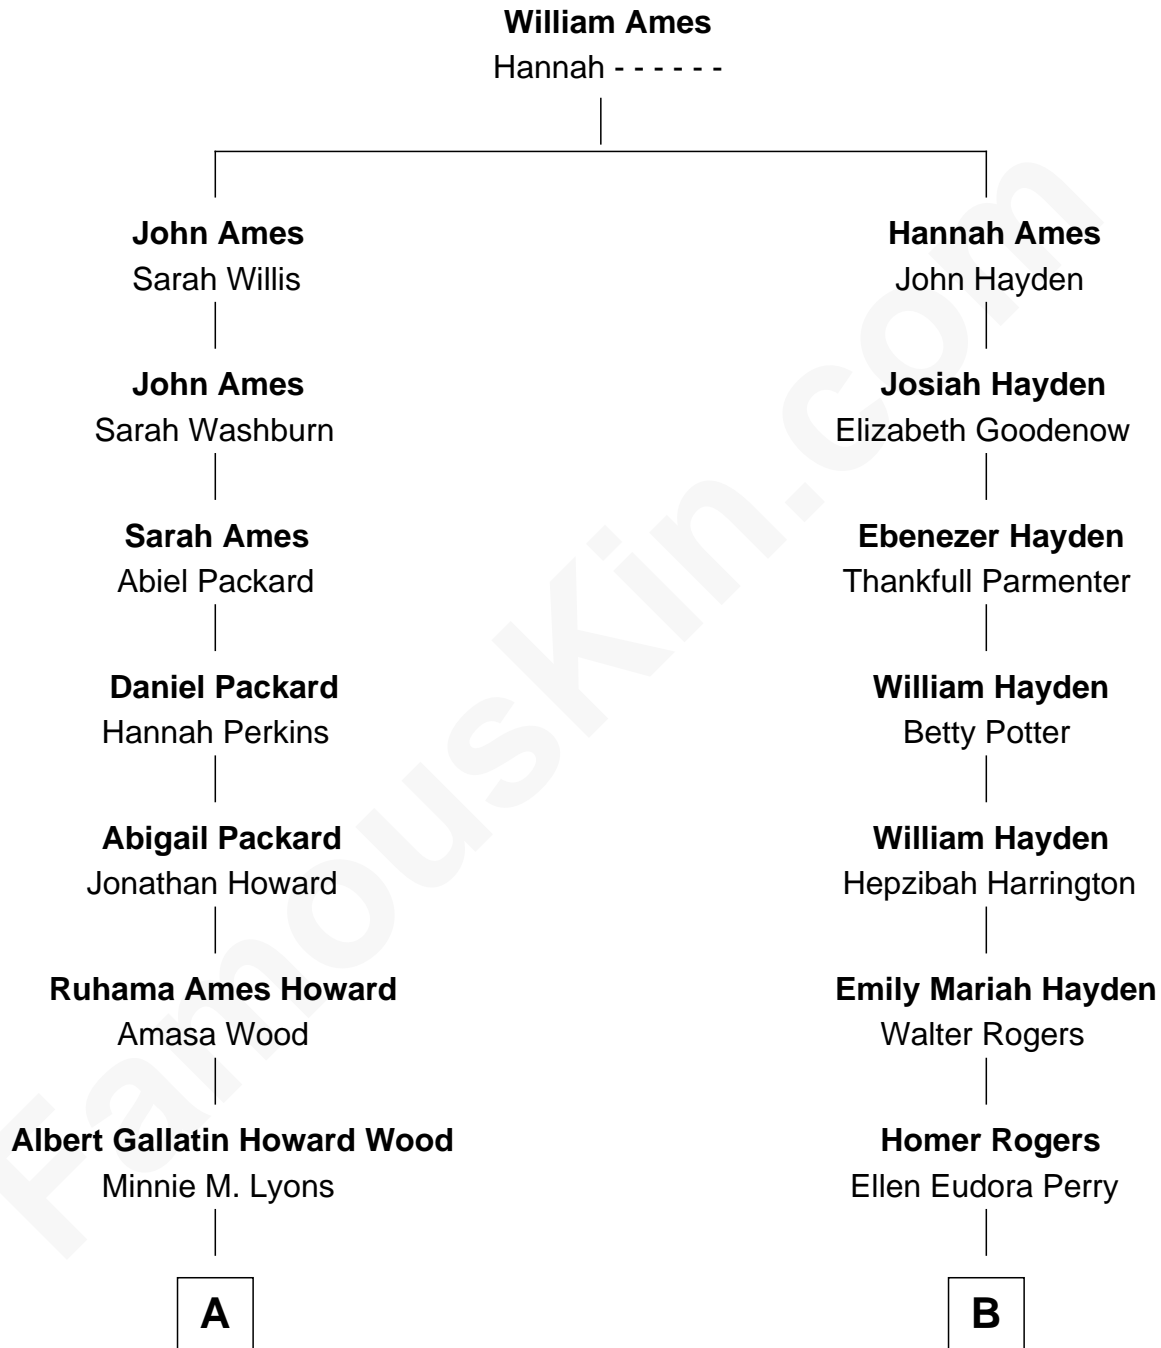

FamousKin.com Relationship Chart of

Wil Wheaton

TV and Movie Actor

10th cousin 1 time removed of

Seth MacFarlane

Actor, Animator, Writer and Producer

A

Ruhama Howard Wood
Henry Milton Ostrander

Mary Frances Ostrander
Donald Ulysses Wheaton

Richard William Wheaton
Dorothy Virginia Morton

Richard William Wheaton
Debra Nordean O'Connor

Wil Wheaton
TV and Movie Actor

B

Louis Rogers
Edith Emma Allen

Berta Rogers
Arthur W. Sager

Ann Perry Sager
Ronald Milton MacFarlane

Seth MacFarlane
Actor, Animator, Writer and Producer