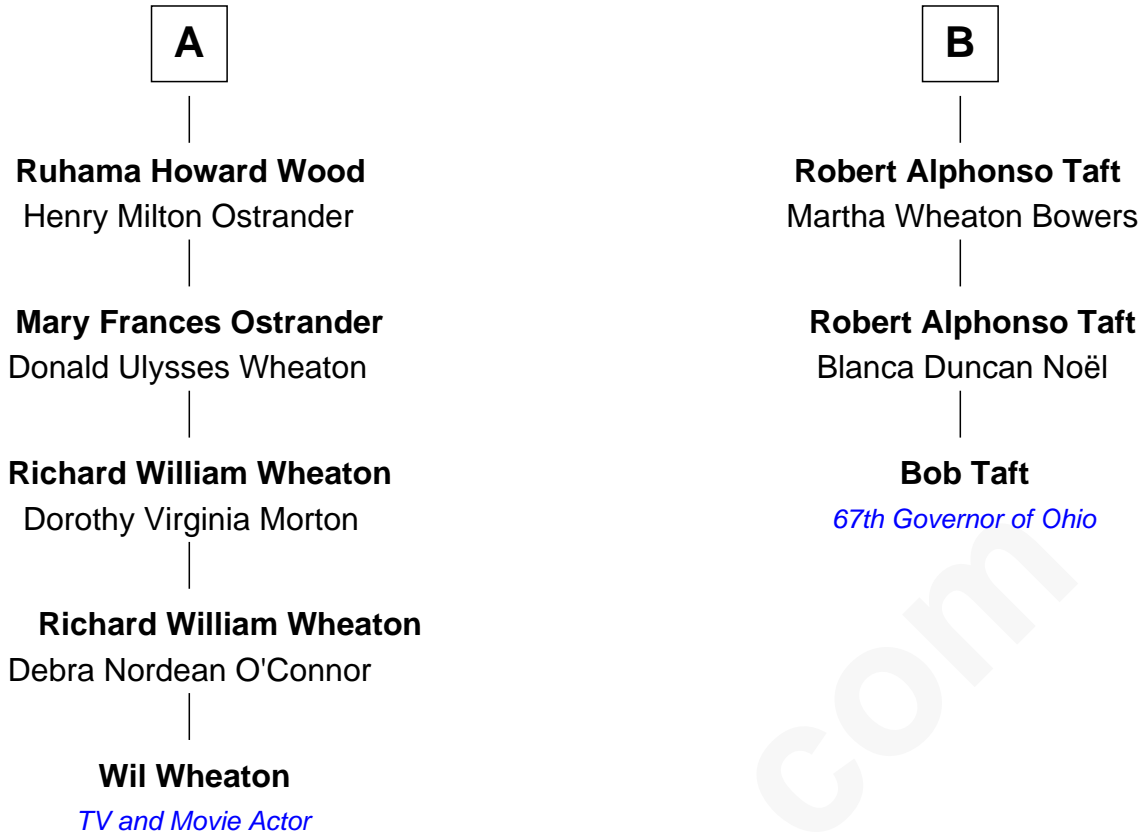

# FamousKin.com Relationship Chart of

**Wil Wheaton**

*TV and Movie Actor*

9th cousin 2 times removed of

**Bob Taft**

*67th Governor of Ohio*

**Thomas Hayward**

Susanna - - - - -

Wil Wheaton photo by [Wil Wheaton](#) (CC BY-SA 3.0)