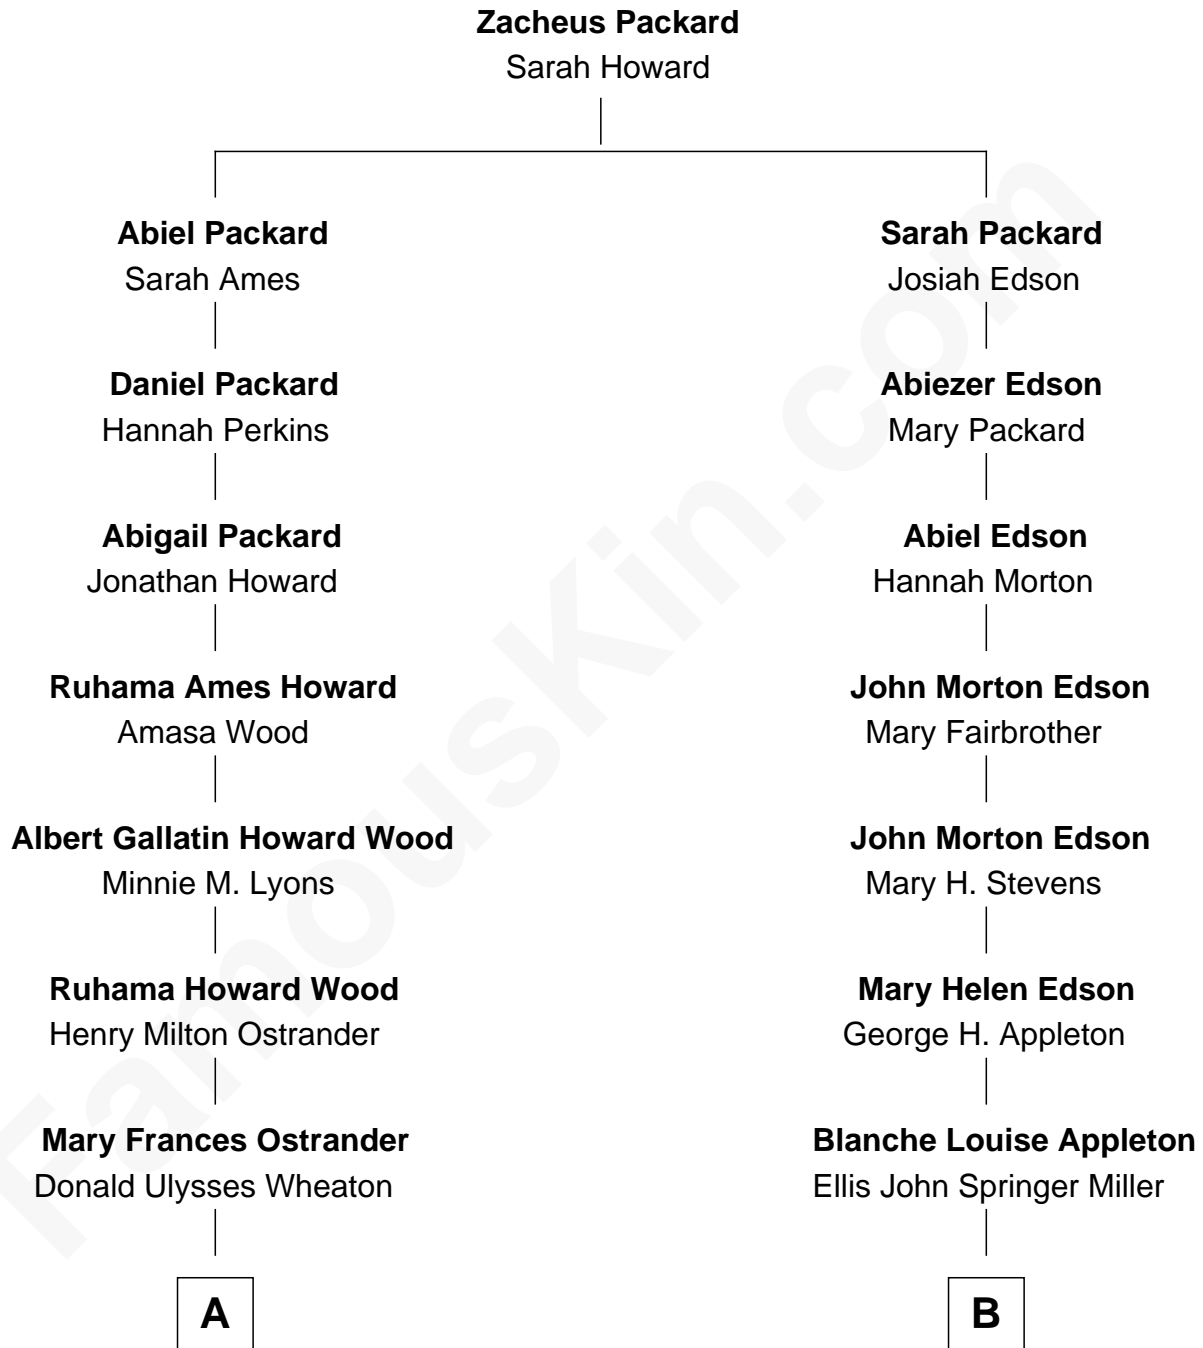

FamousKin.com Relationship Chart of

Wil Wheaton

TV and Movie Actor

9th cousin of

Marie-Chantal Miller

Crown Princess of Greece

A

Richard William Wheaton

Dorothy Virginia Morton

Richard William Wheaton

Debra Nordean O'Connor

Wil Wheaton

TV and Movie Actor

B

Ellis Warren Appleton Miller

Sophia June Squarebriggs