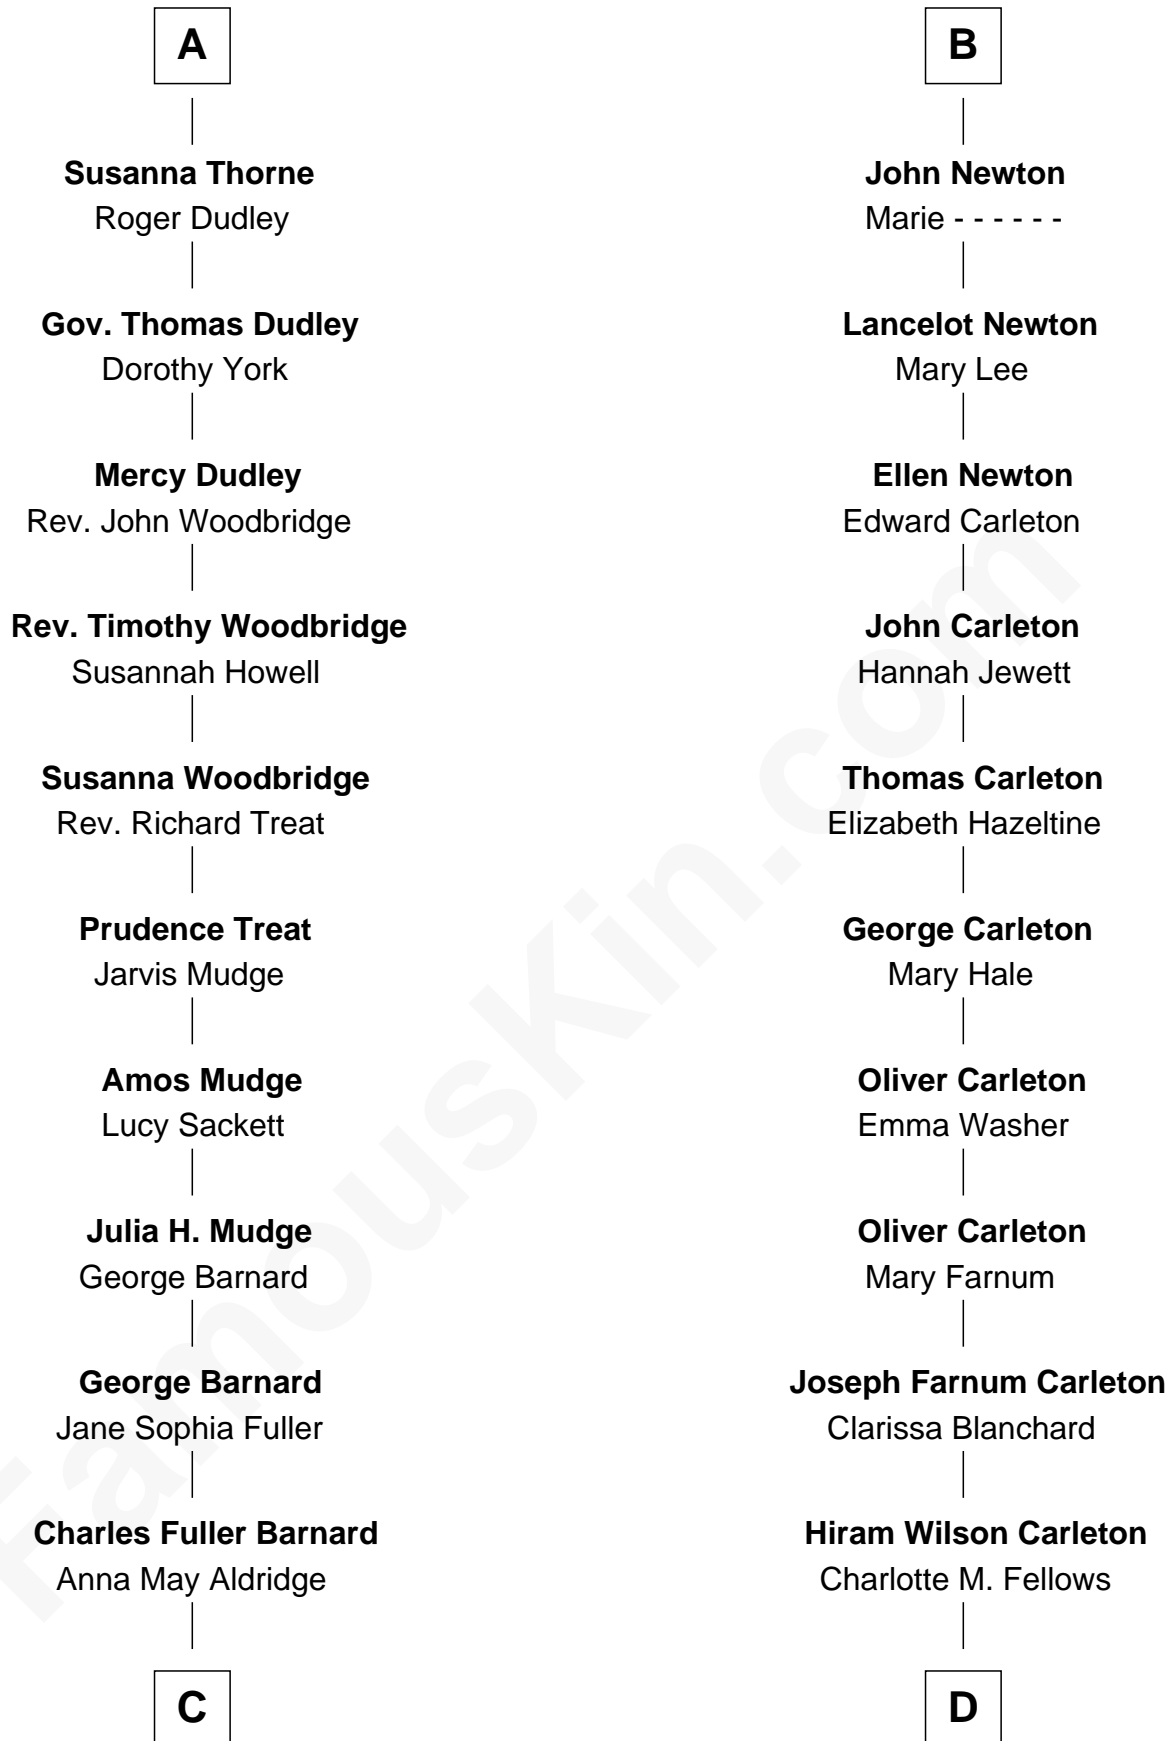

FamousKin.com Relationship Chart of

Dick Clark

Radio and TV Host

18th cousin 2 times removed of

Mickey Rourke

Movie Actor

Sir John Grey

Avice Marmion

C

Julia Fuller Barnard
Richard Augustus Clark

Dick Clark
Radio and TV Host

D

Joseph Clinton Carleton
Maud Alice Fitts

Hazel May Carleton
Leonard Ernest Cameron

Annette Elizabeth Cameron
Philip Andrew Rourke