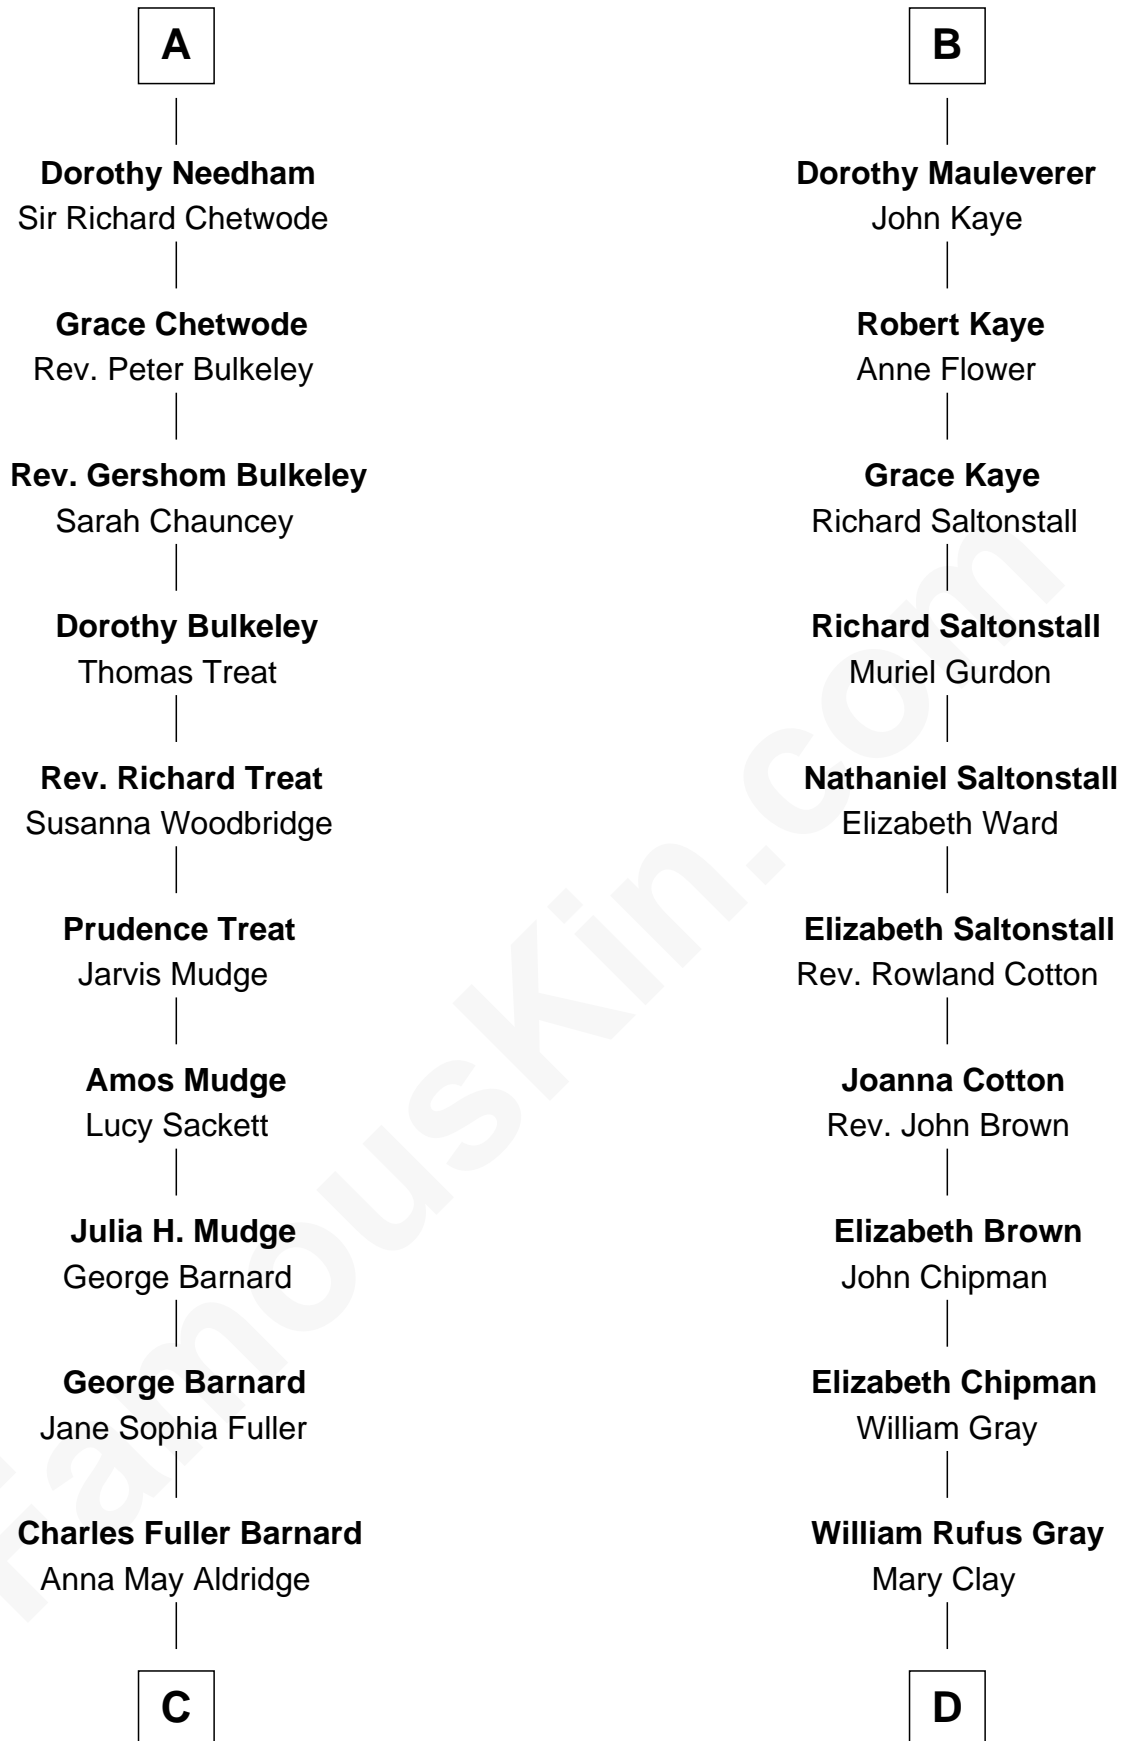

FamousKin.com Relationship Chart of

Dick Clark

Radio and TV Host

18th cousin 3 times removed of

Story Musgrave

NASA Astronaut

Sir Thomas de Beauchamp

Katherine de Mortimer

Sir William Beauchamp

Joan Fitzalan

Joan Beauchamp

James Butler

Elizabeth Butler

John Talbot

Sir Gilbert Talbot

Audrey Cotton

Eleanor Conyers

Sir Ninian Markenfield

Dorothy Gascoigne

Alice Markenfield

Sir Robert Mauleverer

B

C

Julia Fuller Barnard
Richard Augustus Clark

Dick Clark
Radio and TV Host

D

William Gray
Sarah Frances Loring

Edward Gray
Elizabeth Gray Story

Marguerite Gray
John Butler Swann

Marguerite Swann
Percy Musgrave

Story Musgrave
NASA Astronaut