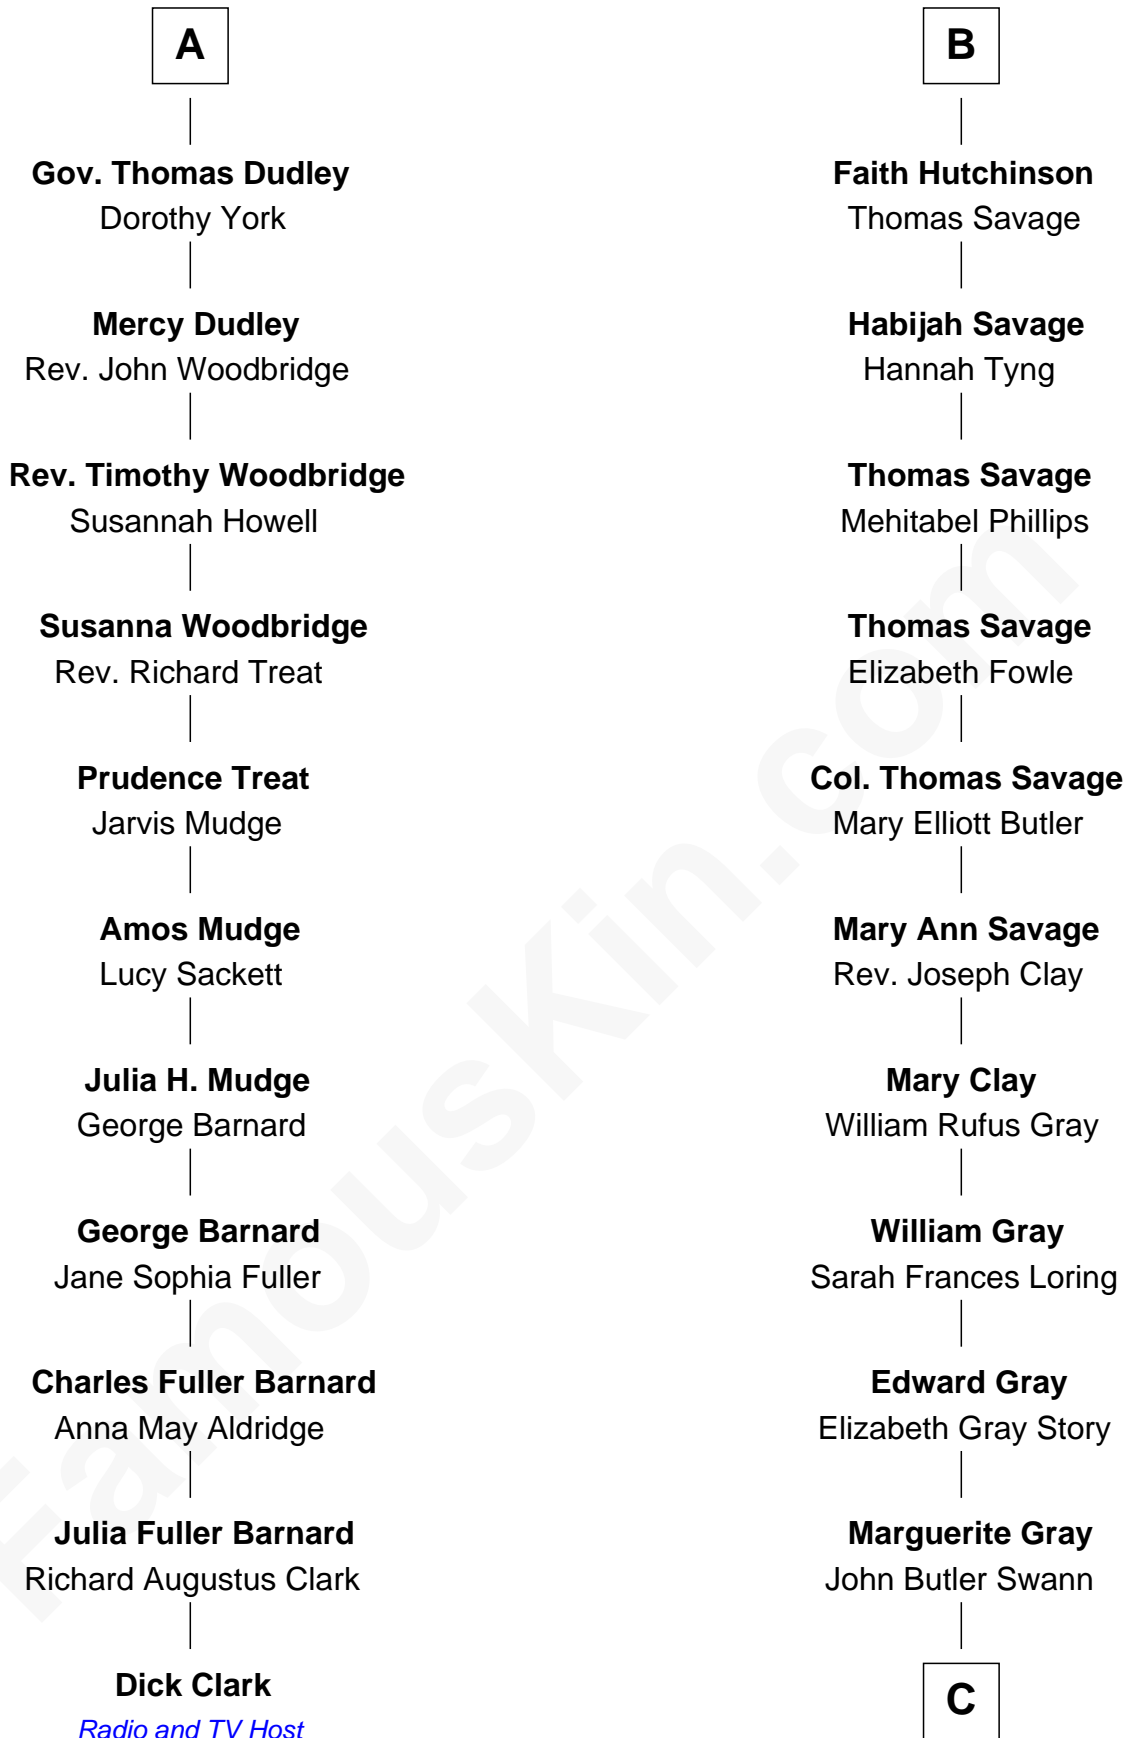

FamousKin.com Relationship Chart of

Dick Clark

Radio and TV Host

17th cousin 1 time removed of

Story Musgrave

NASA Astronaut

Sir Walter Blount

Sancha de Ayala

Constance Blount

Sir John Sutton

Sir John Sutton

Elizabeth Berkeley

Sir Edmund Sutton

Joyce Tiptoft

Sir Edward Sutton

Cecily Willoughby

Sir Thomas Blount

Margaret de Gresley

Sir Thomas Blount

Agnes Hawley

Anne Blount

William Marbury

Robert Marbury

Katherine Williamson

William Marbury

Agnes Lenton

Rev. Francis Marbury

Bridget Dryden

Anne Marbury

William Hutchinson

B

FamousKin.com