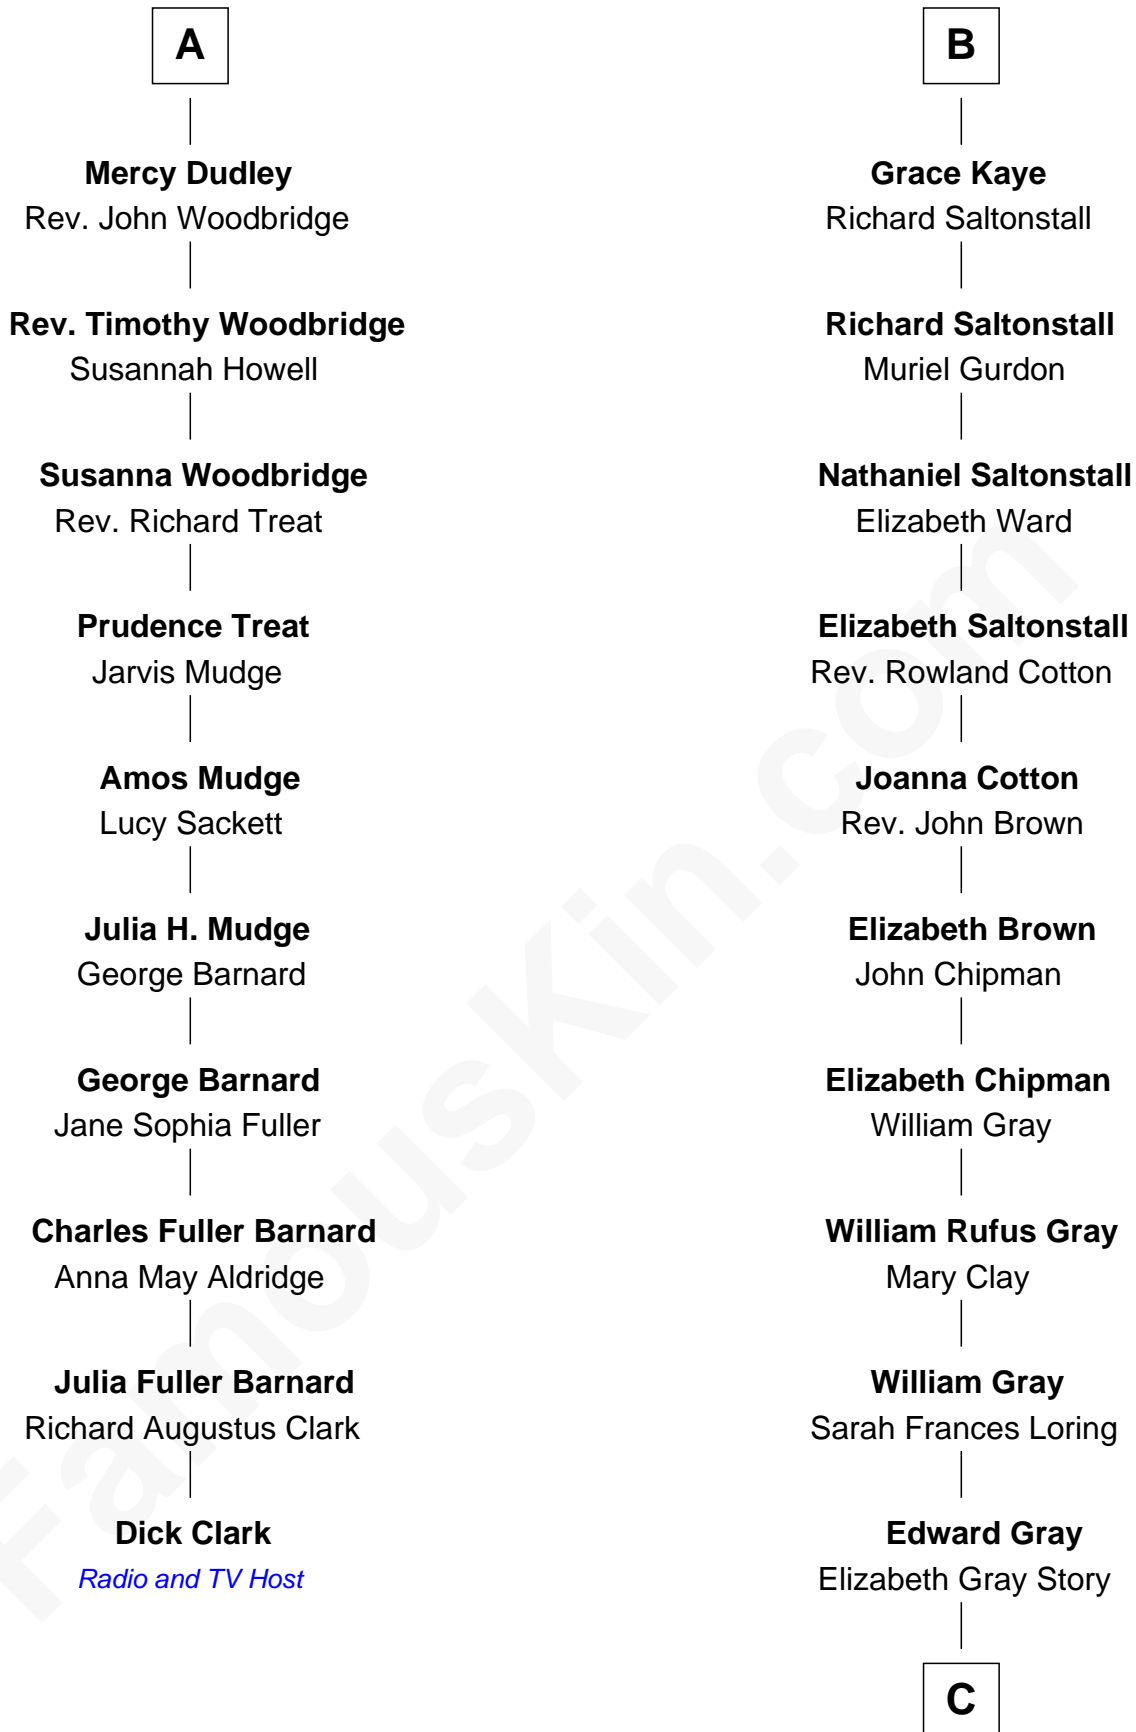

FamousKin.com Relationship Chart of

Dick Clark

Radio and TV Host

16th cousin 3 times removed of

Story Musgrave

NASA Astronaut

Sir John Berkeley
Elizabeth Betteshorne

Elizabeth Berkeley
Sir John Sutton

Sir Edmund Sutton
Joyce Tiptoft

Sir Edward Sutton
Cecily Willoughby

Sir John Sutton
Cecily Grey

Sir Henry Dudley
----- Ashton

Probable

Roger Dudley
Susanna Thorne

Gov. Thomas Dudley
Dorothy York

A

Eleanor Berkeley
Sir Richard Poynings

Eleanor Poynings
Sir Henry Percy

Margaret Percy
Sir William Gascoigne

Dorothy Gascoigne
Sir Ninian Markenfield

Alice Markenfield
Sir Robert Mauleverer

Dorothy Mauleverer
John Kaye

Robert Kaye
Anne Flower

B

C

Marguerite Gray
John Butler Swann

Marguerite Swann
Percy Musgrave

Story Musgrave
NASA Astronaut

FamousKin.com