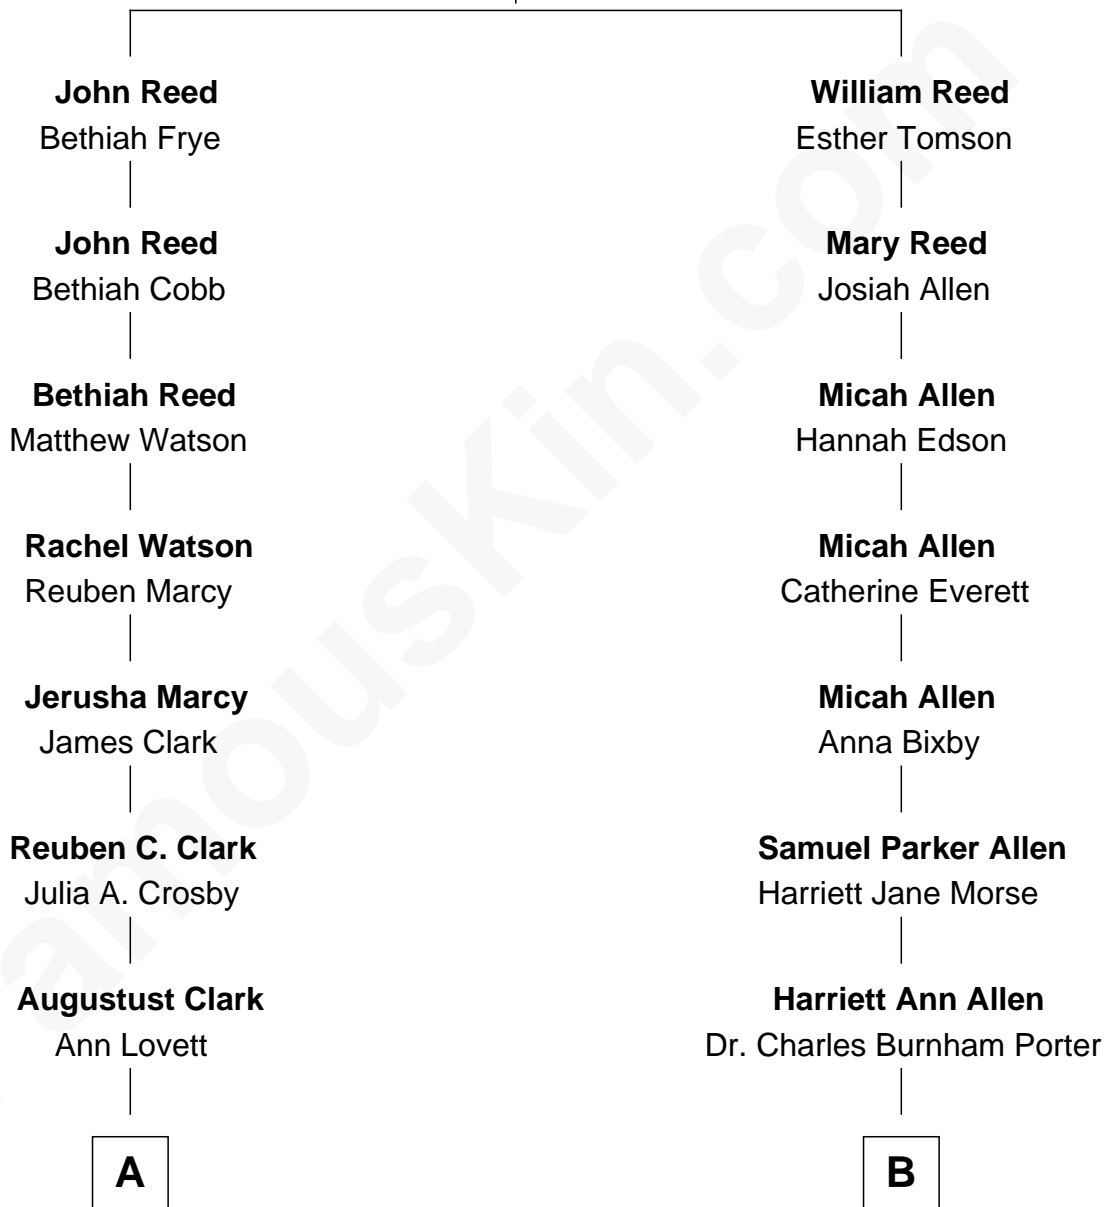

FamousKin.com Relationship Chart of

Dick Clark

Radio and TV Host

9th cousin of

Story Musgrave

NASA Astronaut

William Reed

Avis Chapman

A

Herbert Watson Clark

Maud S. Wagstaff

Richard Augustus Clark

Julia Fuller Barnard

Dick Clark

Radio and TV Host

B

Edith Elise Porter

Dr. Percy B. Musgrave

Percy Musgrave

Marguerite Swann

Story Musgrave

NASA Astronaut

FamousKin.com