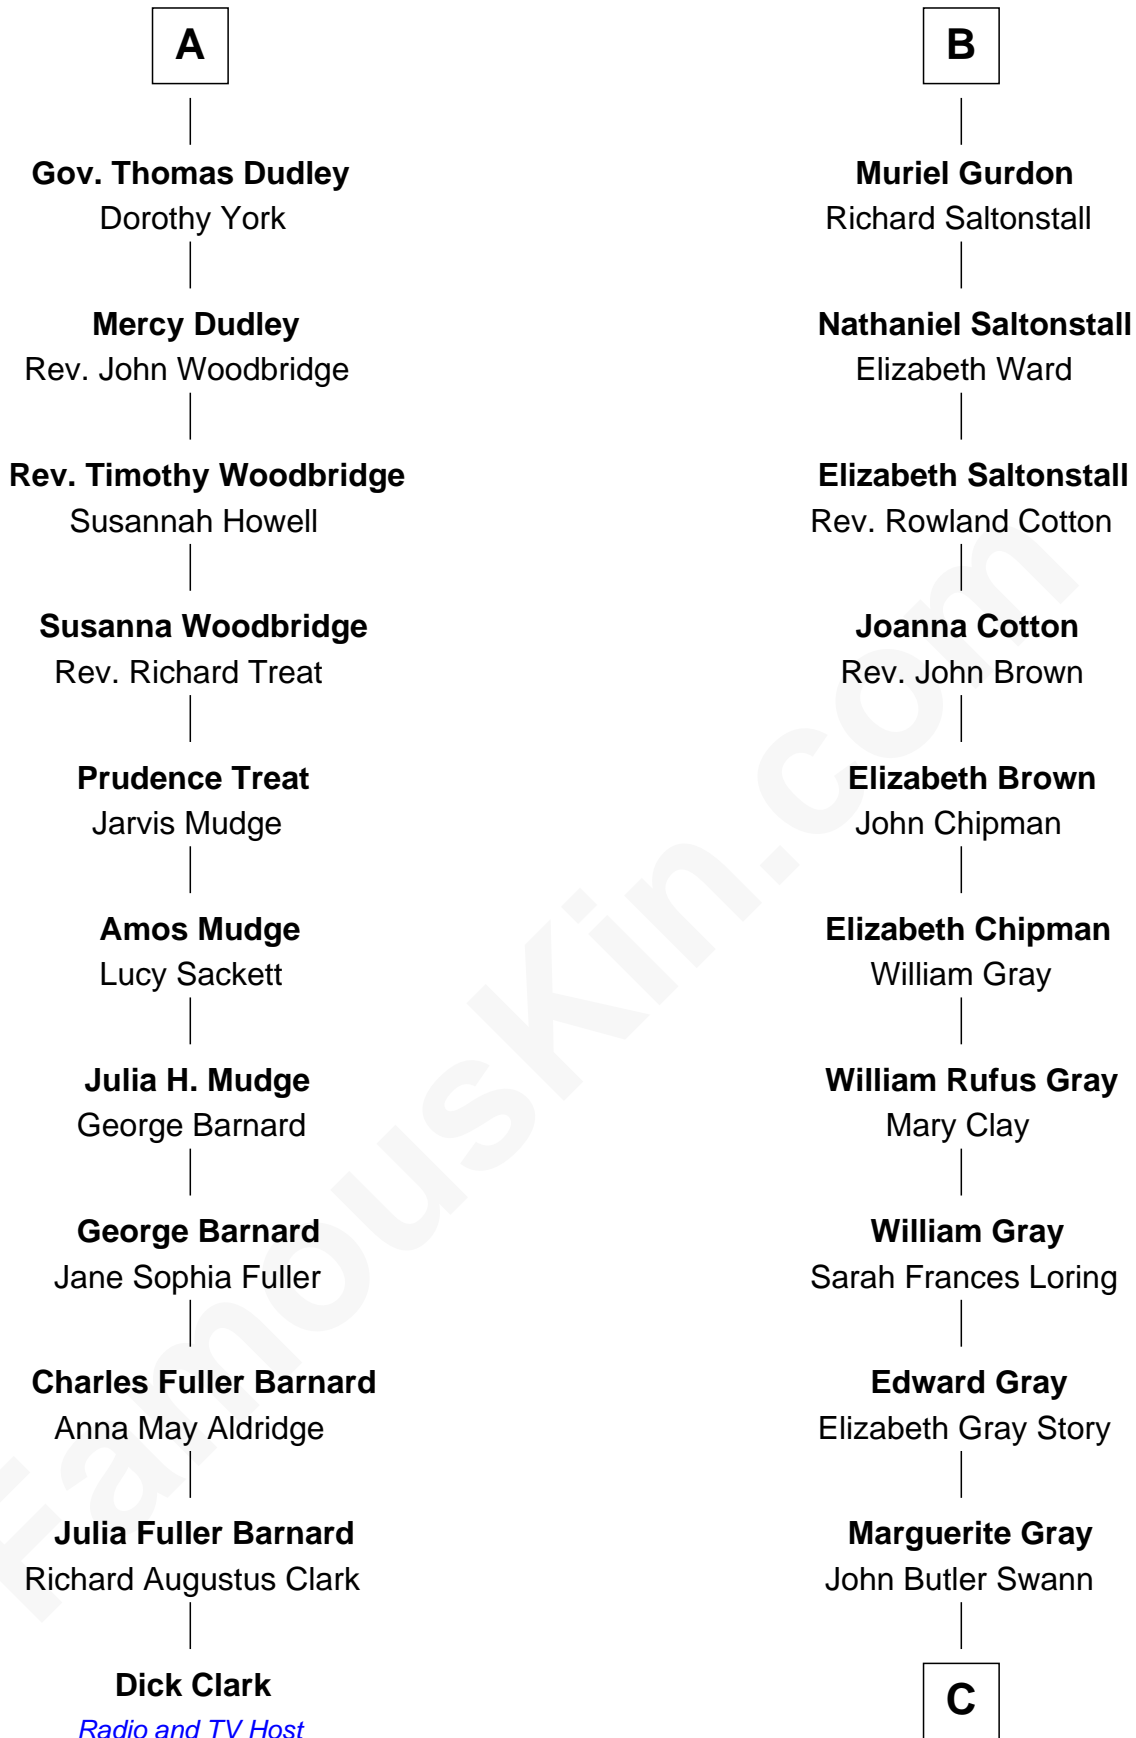

FamousKin.com Relationship Chart of

Dick Clark

Radio and TV Host

17th cousin 1 time removed of

Story Musgrave

NASA Astronaut

Sir Reynold Grey

Margaret de Ros

Margaret Grey
Sir William Bonville

William Bonville
Elizabeth Harington

William Bonville
Katherine Neville

Cecily Bonville
Thomas Grey

Cecily Grey
Sir John Sutton

Sir Henry Dudley
----- Ashton

Probable

Roger Dudley
Susanna Thorne

A

Sir John Grey
Constance de Holand

Alice Grey
Sir William Knyvet

Sir Edmund Knyvet
Eleanor Tyrrel

Edmund Knyvet
Jane Bouchier

John Knyvet
Agnes Harcourt

Abigail Knyvet
Martin Sedley

Muriel Sedley
Brampton Gurdon

B

C

—
Marguerite Swann

Percy Musgrave

—
Story Musgrave

NASA Astronaut

FamousKin.com