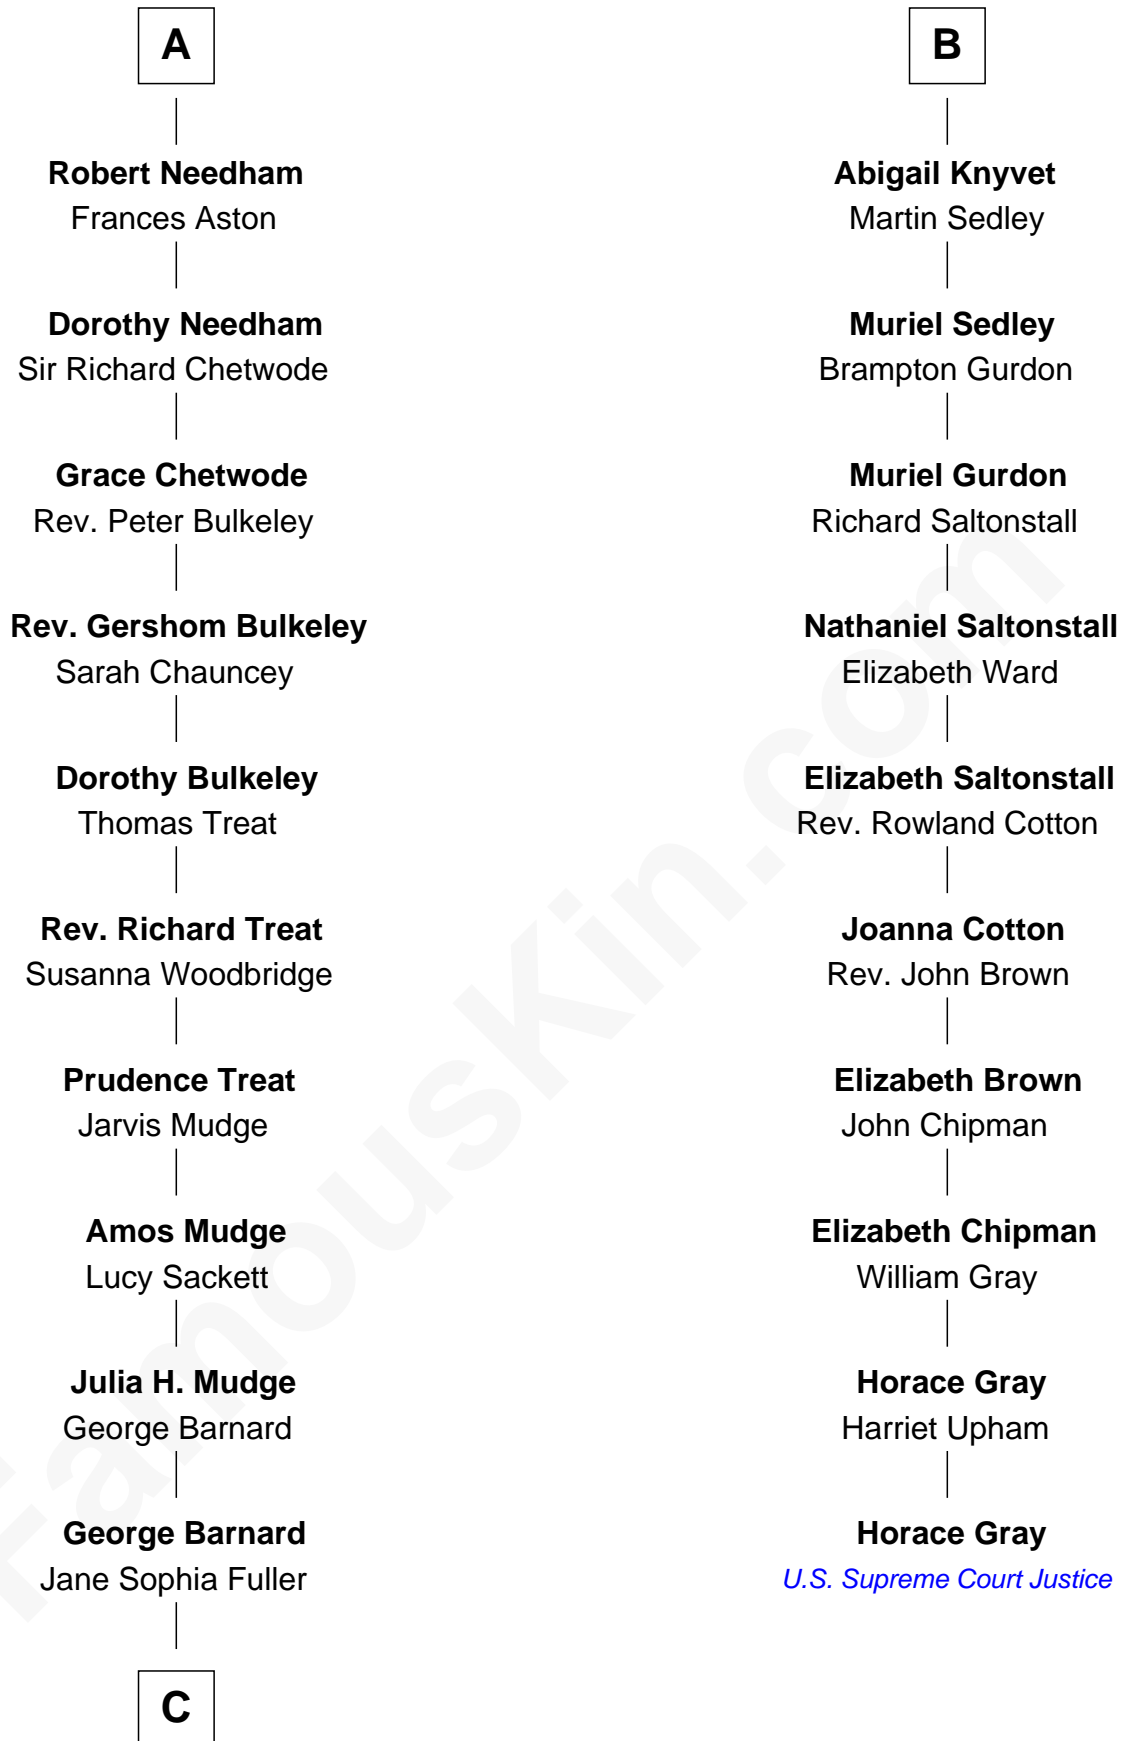

FamousKin.com Relationship Chart of

Dick Clark

Radio and TV Host

16th cousin 3 times removed of

Horace Gray

U.S. Supreme Court Justice

Sir William de Ros
Margery de Badlesmere

C

—
Charles Fuller Barnard

Anna May Aldridge

—
Julia Fuller Barnard

Richard Augustus Clark

—
Dick Clark

Radio and TV Host

FamousKin.com