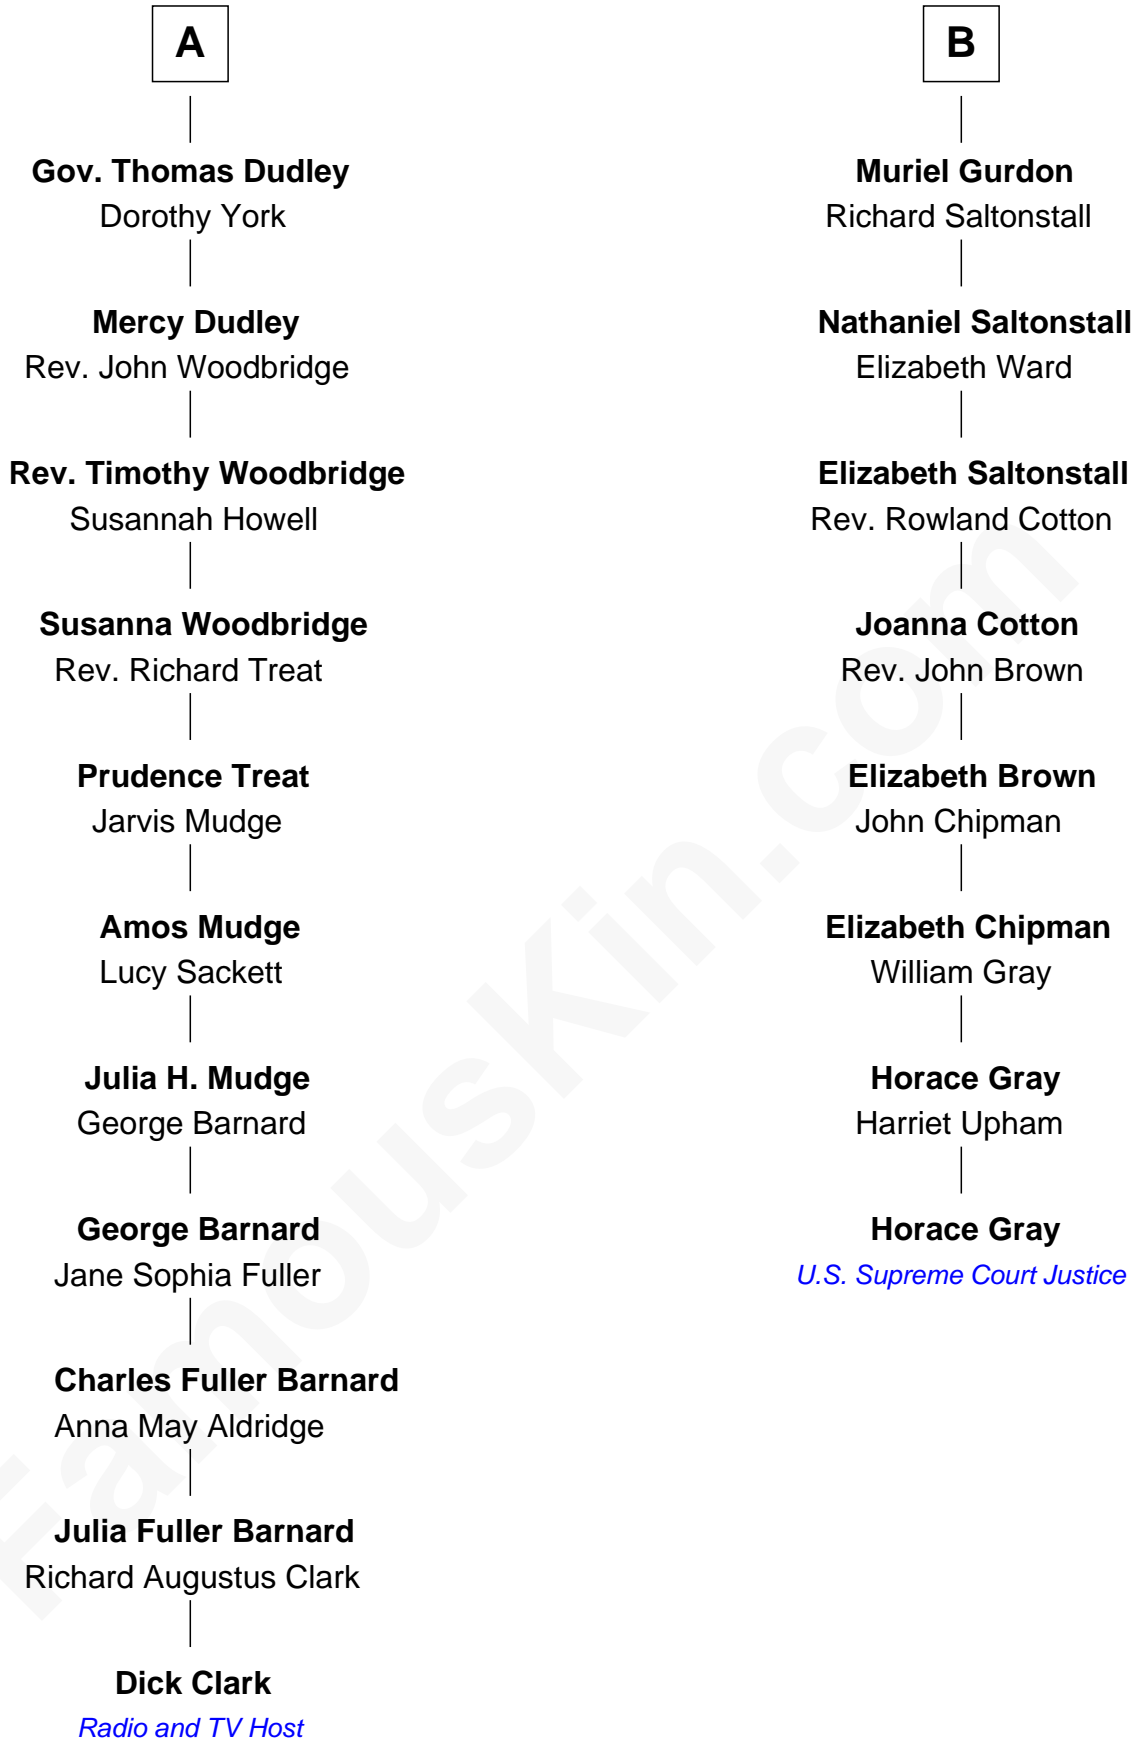

FamousKin.com Relationship Chart of

Dick Clark

Radio and TV Host

14th cousin 3 times removed of

Horace Gray

U.S. Supreme Court Justice

Sir Reynold Grey

Margaret de Ros

Margaret Grey
Sir William Bonville

William Bonville
Elizabeth Harington

William Bonville
Katherine Neville

Cecily Bonville
Thomas Grey

Cecily Grey
Sir John Sutton

Sir Henry Dudley
----- Ashton

Probable

Roger Dudley
Susanna Thorne

A

Sir John Grey
Constance de Holand

Alice Grey
Sir William Knyvet

Sir Edmund Knyvet
Eleanor Tyrrel

Edmund Knyvet
Jane Bouchier

John Knyvet
Agnes Harcourt

Abigail Knyvet
Martin Sedley

Muriel Sedley
Brampton Gurdon

B

Dick Clark photo by [Alan Light](#) (CC BY 2.0)