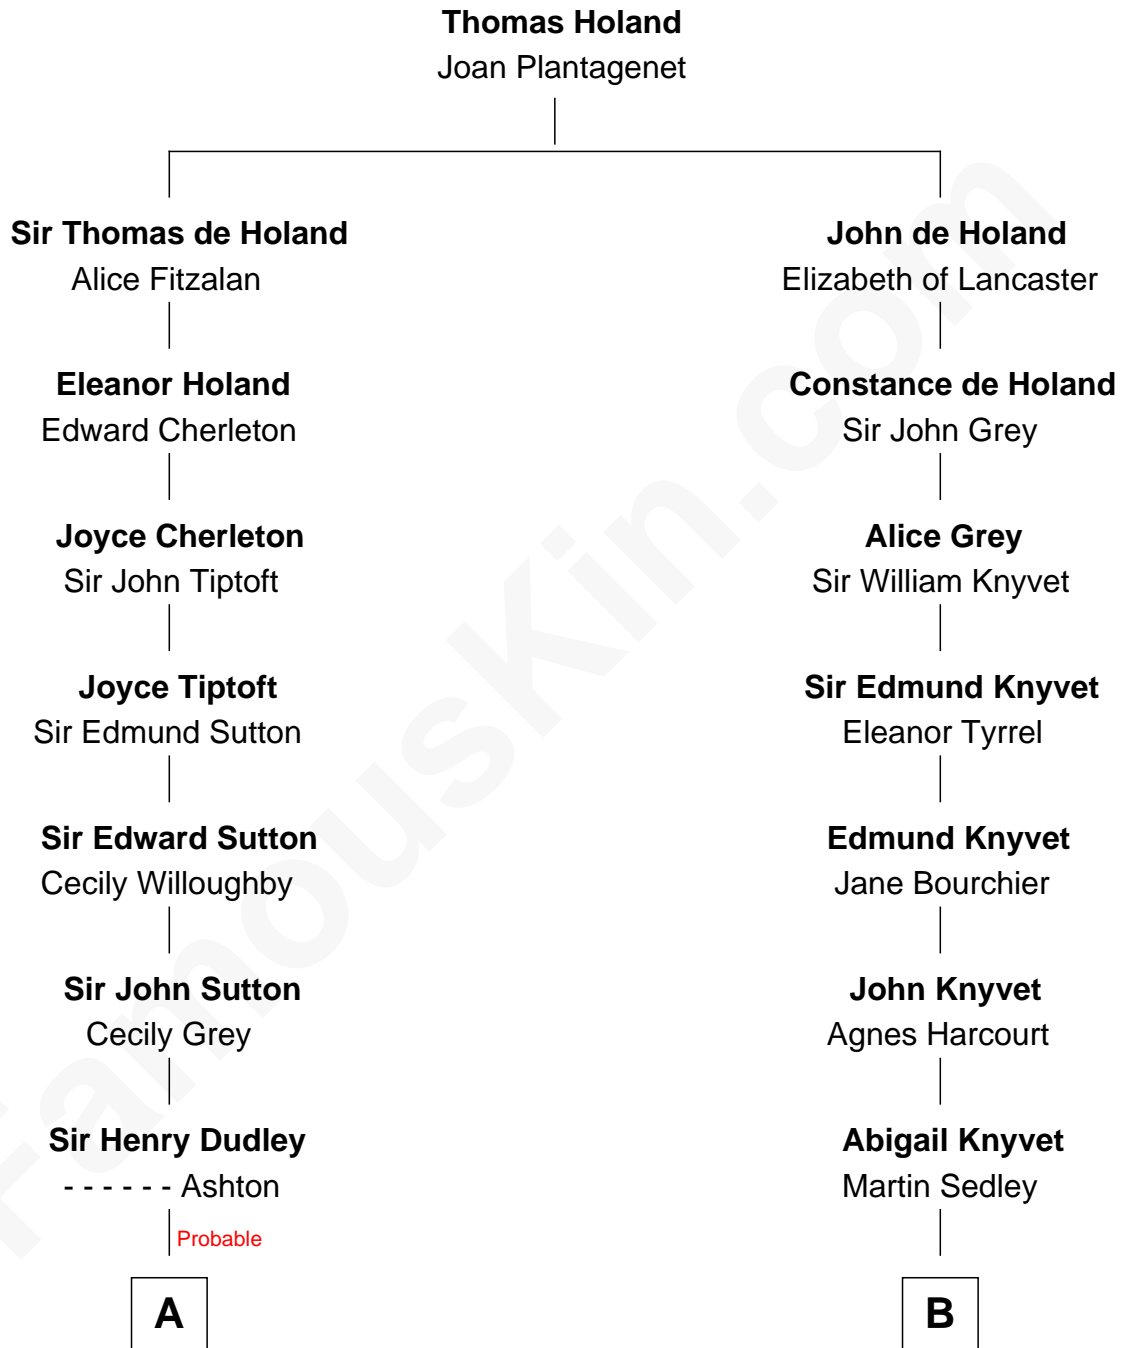

FamousKin.com Relationship Chart of

Dick Clark

Radio and TV Host

15th cousin 3 times removed of

Horace Gray

U.S. Supreme Court Justice

C

Julia Fuller Barnard
Richard Augustus Clark