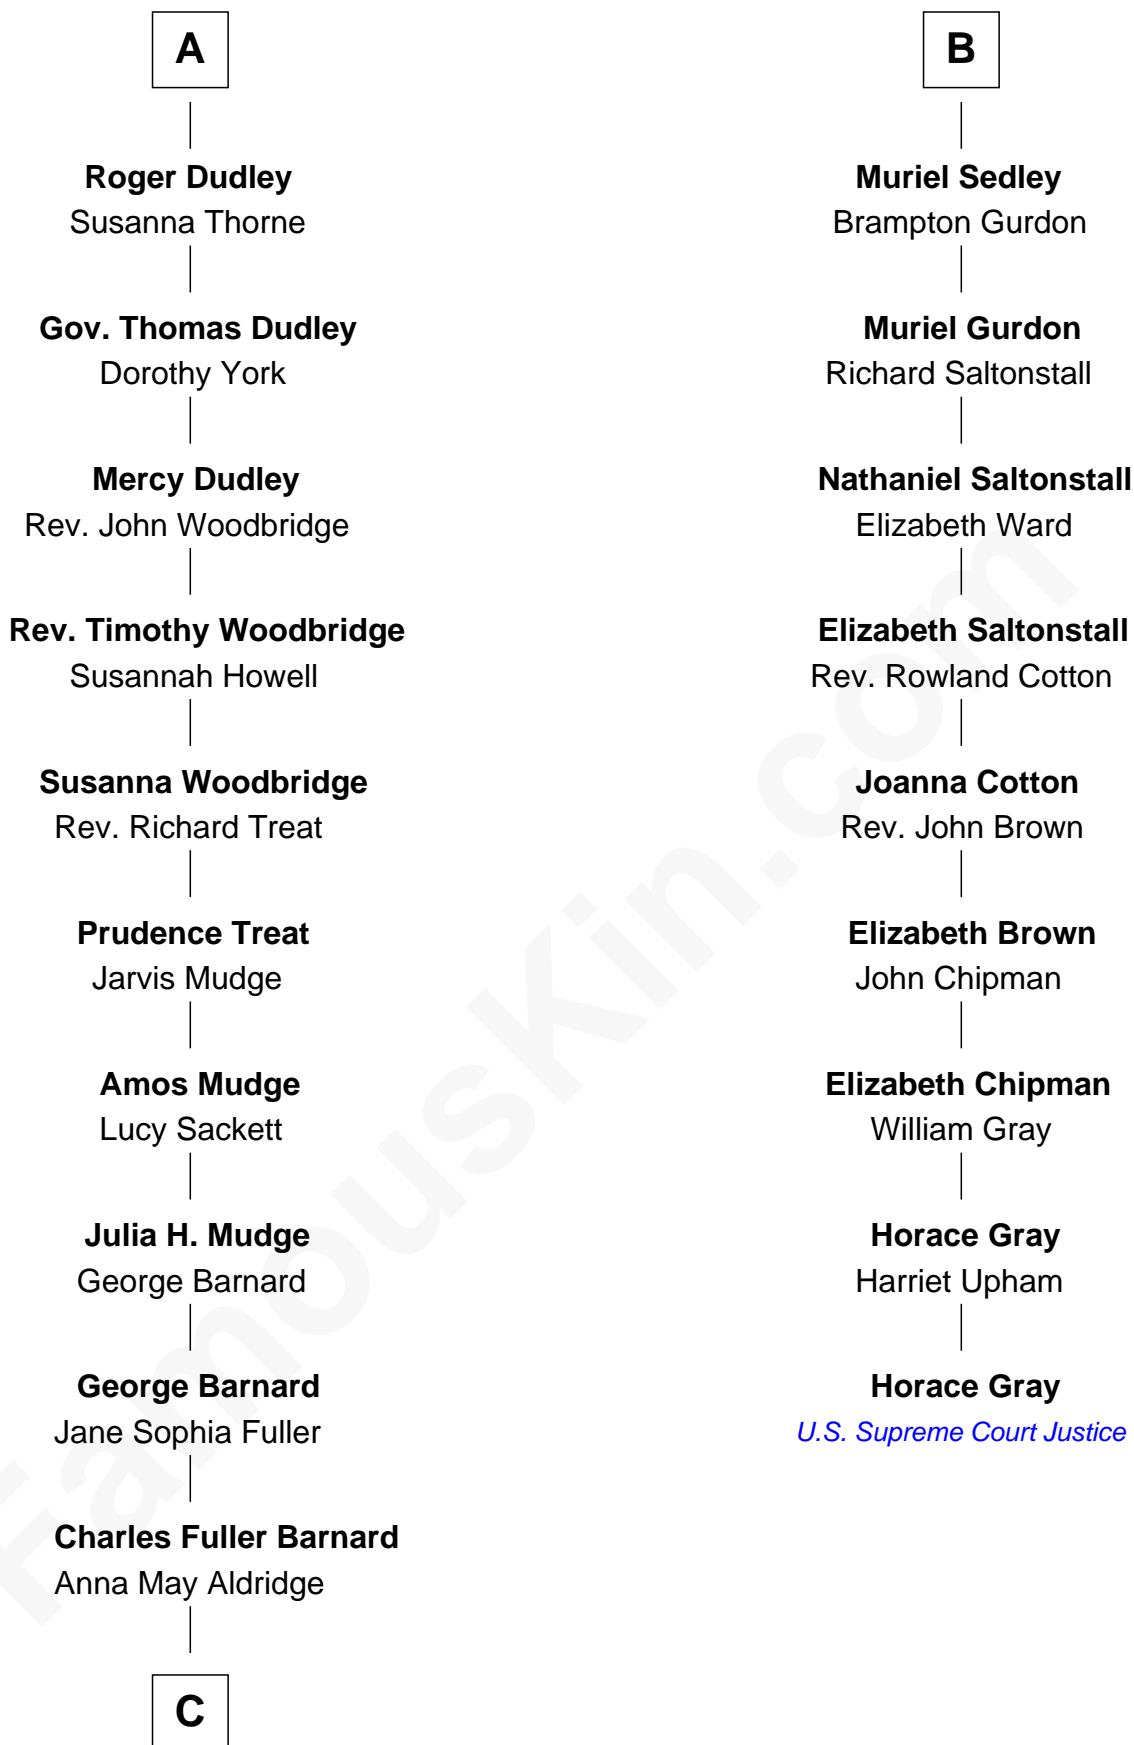

FamousKin.com Relationship Chart of

Dick Clark

Radio and TV Host

15th cousin 3 times removed of

Horace Gray

U.S. Supreme Court Justice

C

Julia Fuller Barnard
Richard Augustus Clark