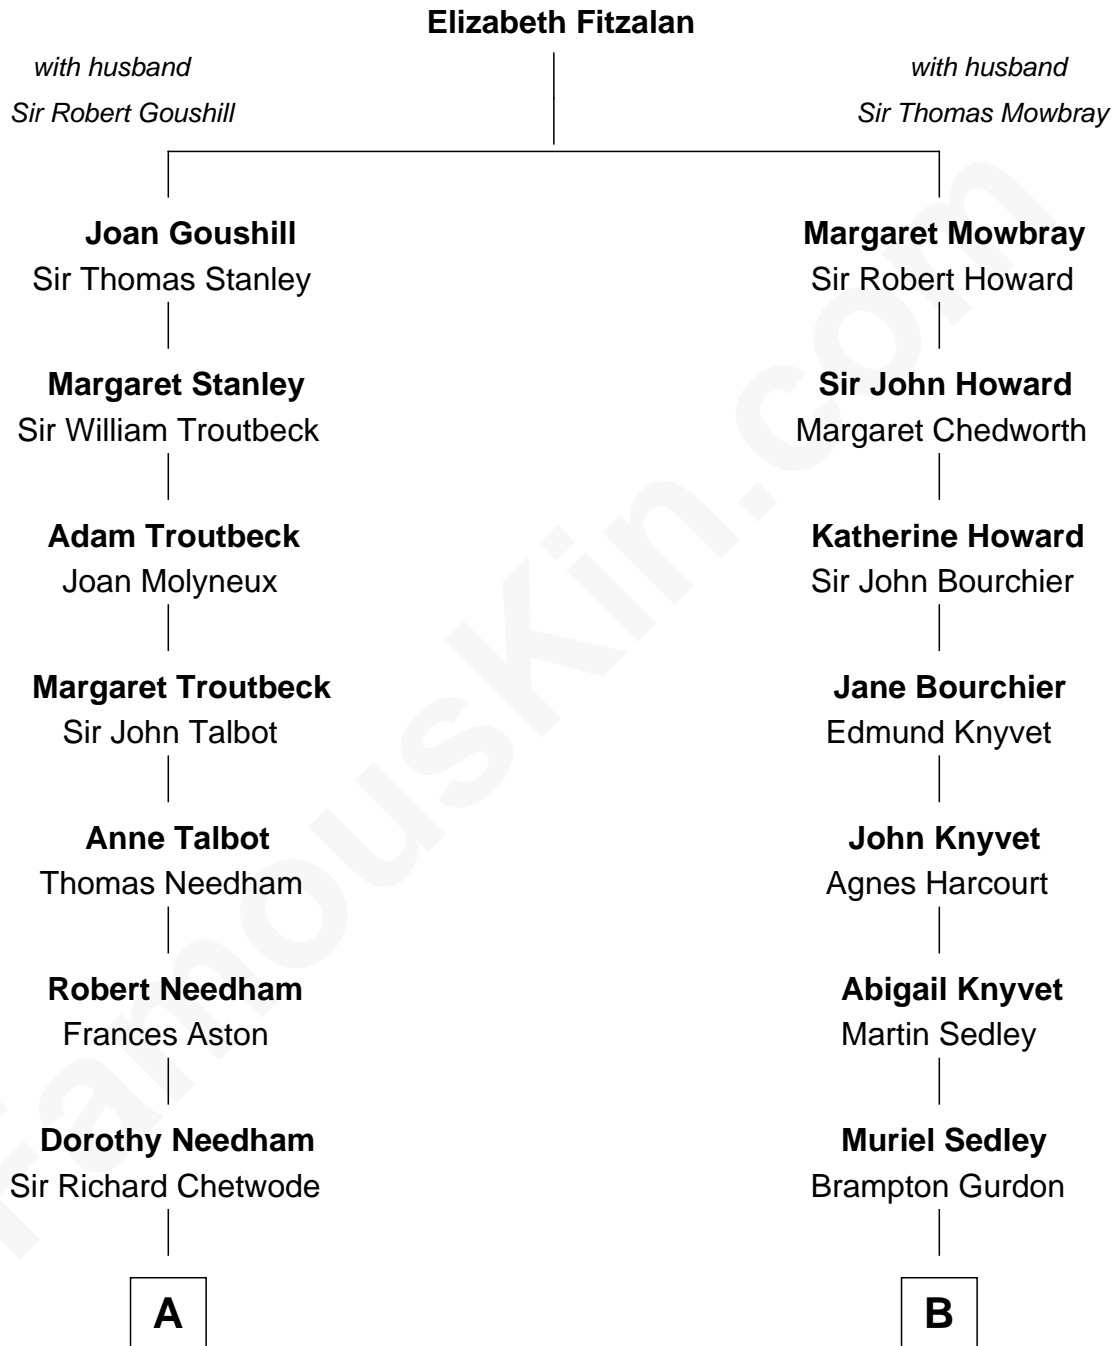

FamousKin.com Relationship Chart of

Dick Clark

Radio and TV Host

14th cousin 3 times removed of

Horace Gray

U.S. Supreme Court Justice

A

Grace Chetwode
Rev. Peter Bulkeley