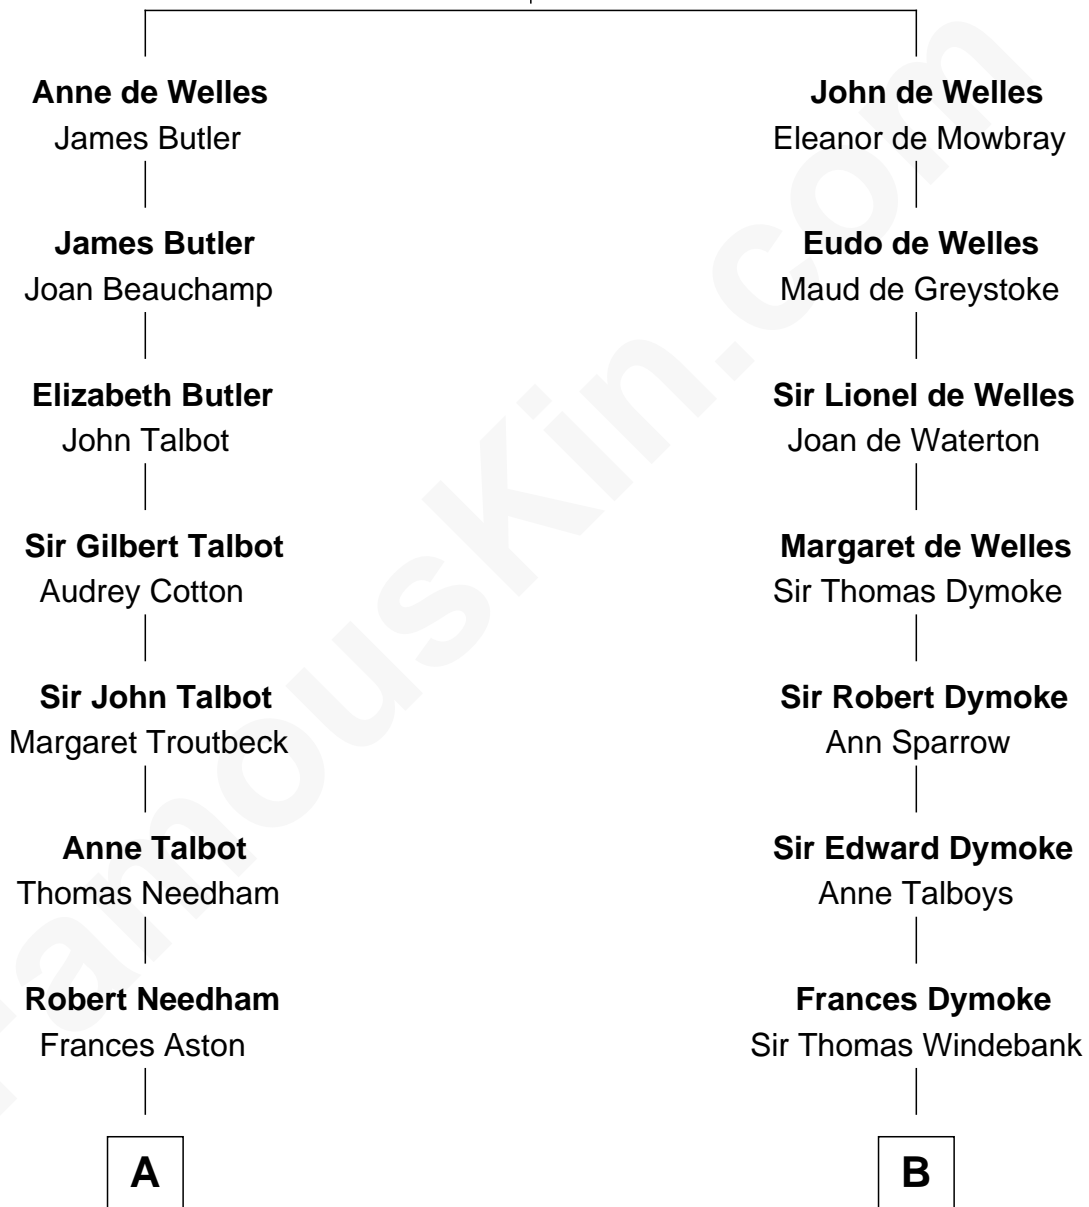

# FamousKin.com Relationship Chart of

**Dick Clark**

*Radio and TV Host*

17th cousin 1 time removed of

**General George S. Patton**

*U.S. Army - World War II*

**John de Welles**

Maud de Roos

**C**

Julia Fuller Barnard  
Richard Augustus Clark

**Dick Clark**  
*Radio and TV Host*

FamousKin.com