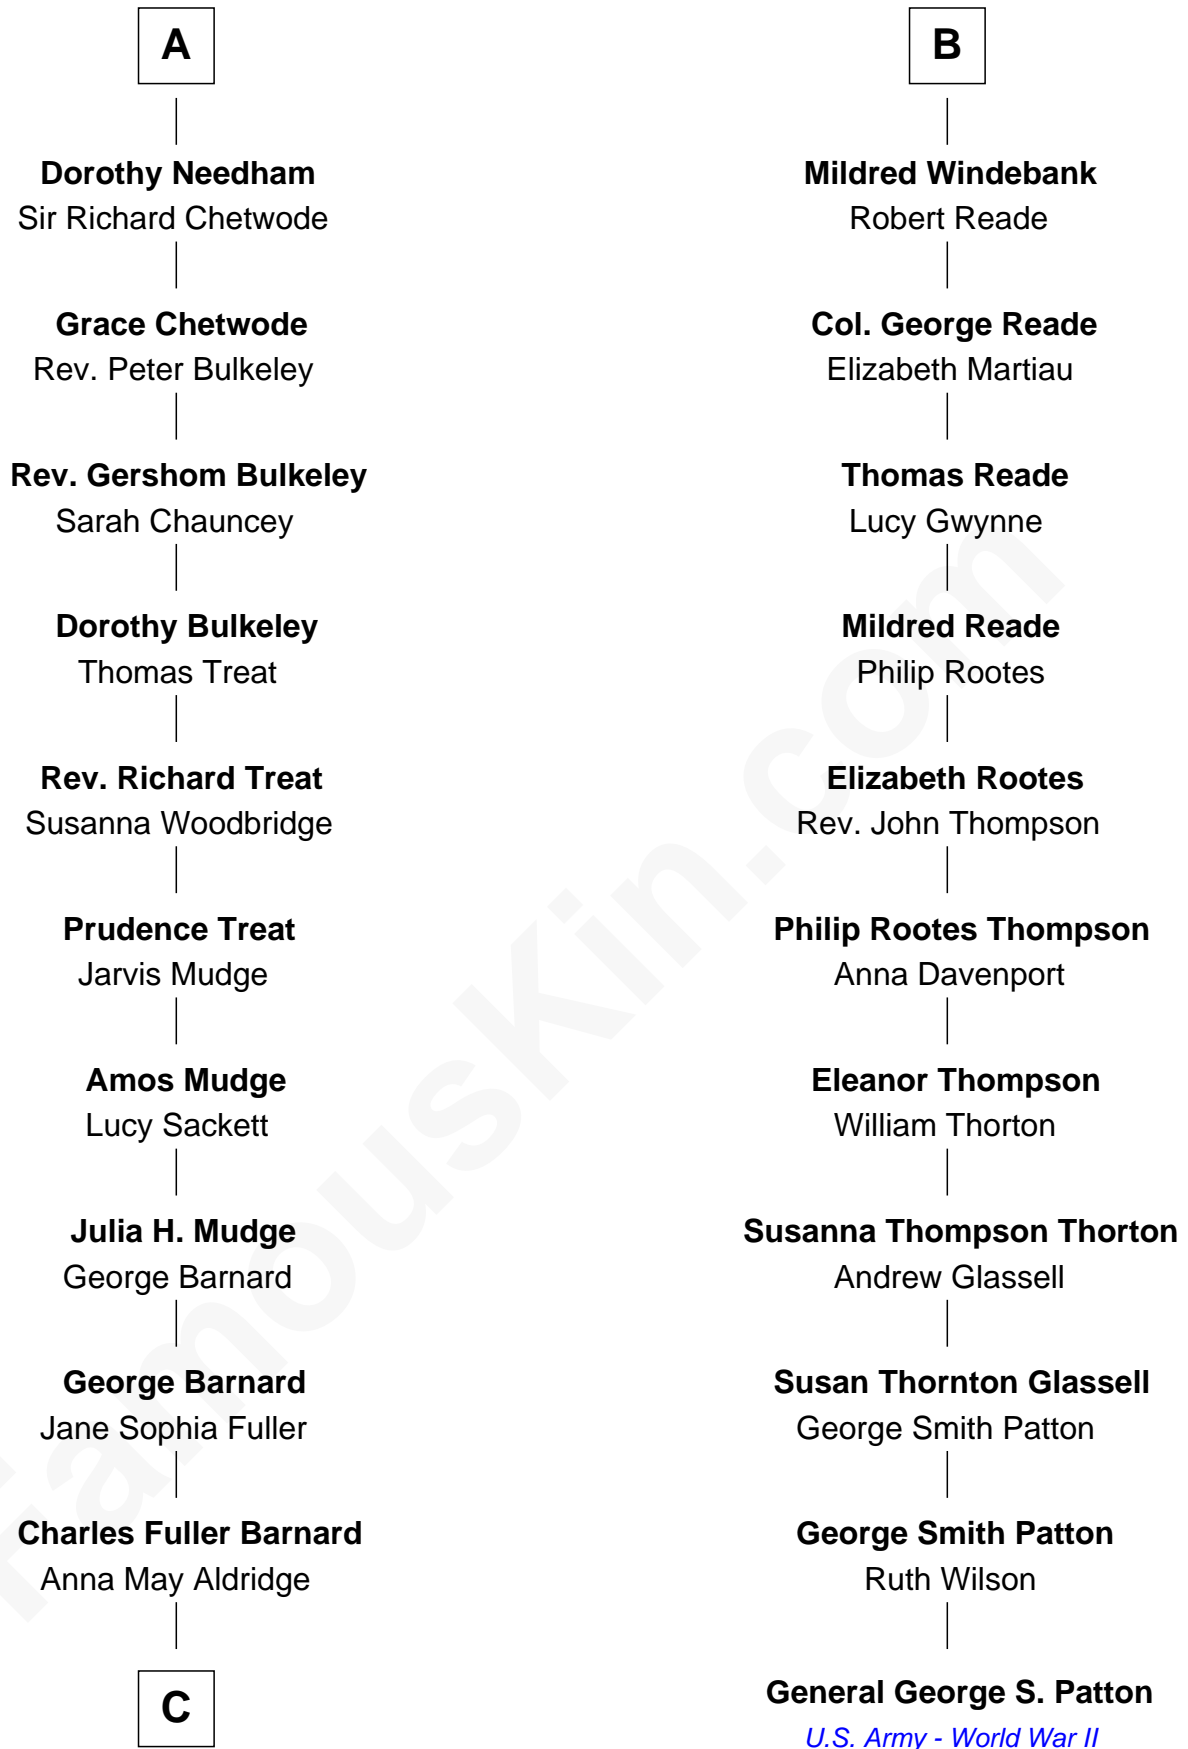

# FamousKin.com Relationship Chart of

**Dick Clark**

*Radio and TV Host*

17th cousin 1 time removed of

**General George S. Patton**

*U.S. Army - World War II*

**John de Welles**

Maud de Roos

**C**

Julia Fuller Barnard  
Richard Augustus Clark

**Dick Clark**  
*Radio and TV Host*

FamousKin.com