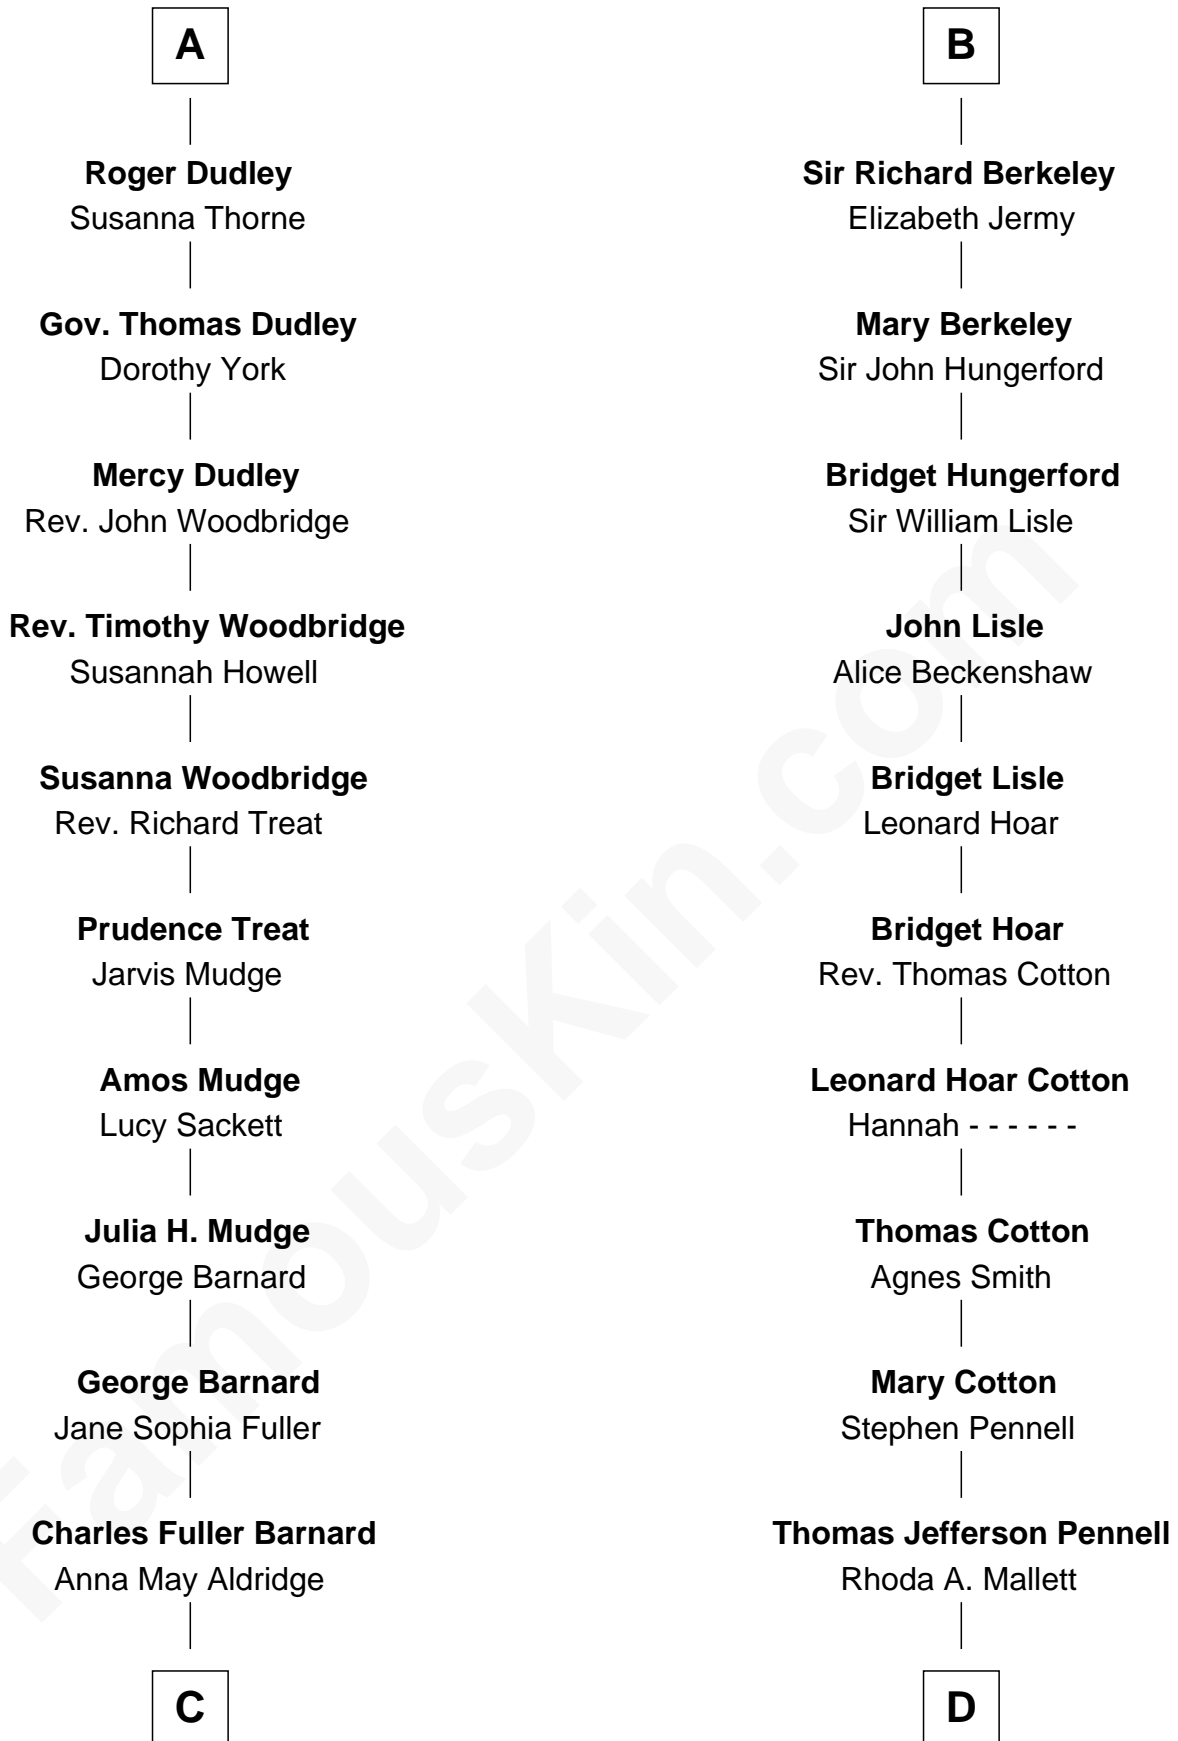

FamousKin.com Relationship Chart of

Dick Clark

Radio and TV Host

18th cousin 3 times removed of

Warren Buffett

Chairman & CEO, Berkshire Hathaway

Sir Maurice de Berkeley

Eve la Zouche

Maurice de Berkeley

Margaret -----

Thomas Berkeley

Catherine Botetourte

Maurice Berkeley

Johanna Denham

Maurice Berkeley

Ellen Montfort

Sir William Berkeley

Anne Stafford

Richard Berkeley

Elizabeth Conningsby

Sir John Berkeley

Isabel Dennis

B

C