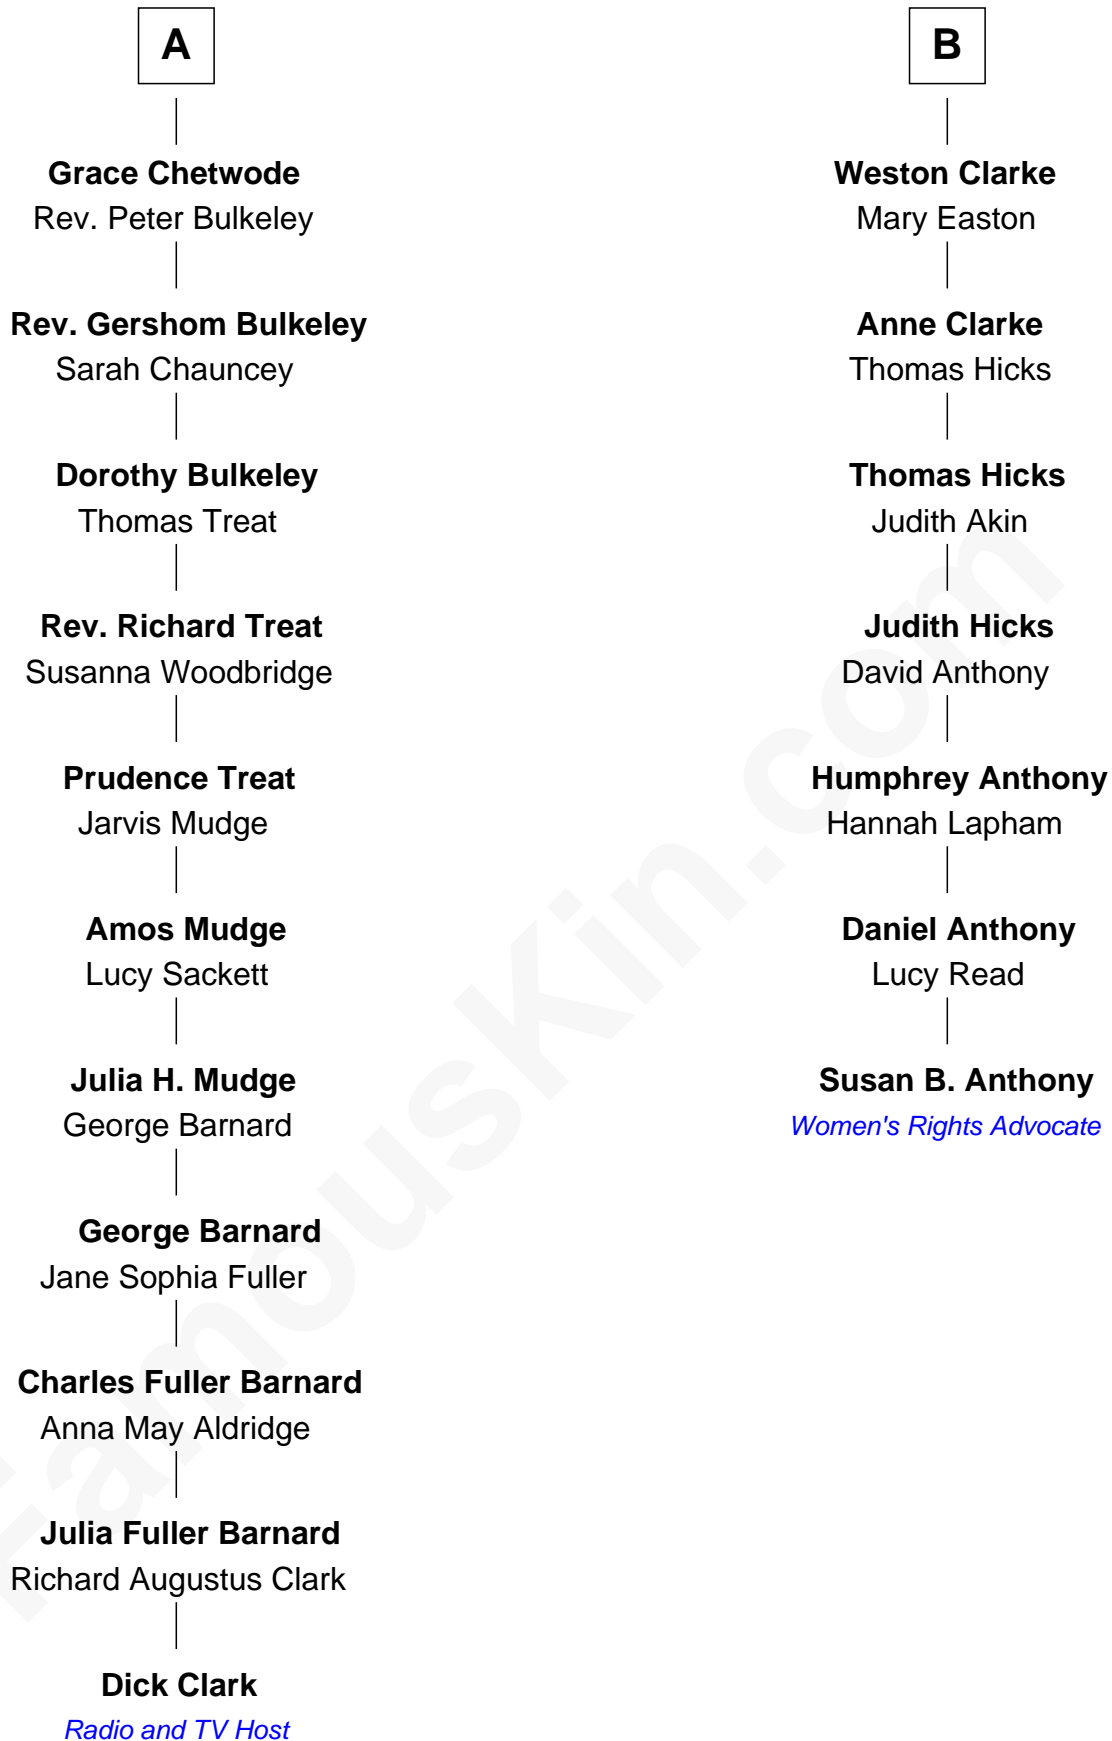

# FamousKin.com Relationship Chart of

**Dick Clark**

*Radio and TV Host*

13th cousin 4 times removed of

**Susan B. Anthony**

*Women's Rights Advocate*

**Sir Baldwin Freville**

Maude le Scrope

Dick Clark photo by [Alan Light](#) (CC BY 2.0)