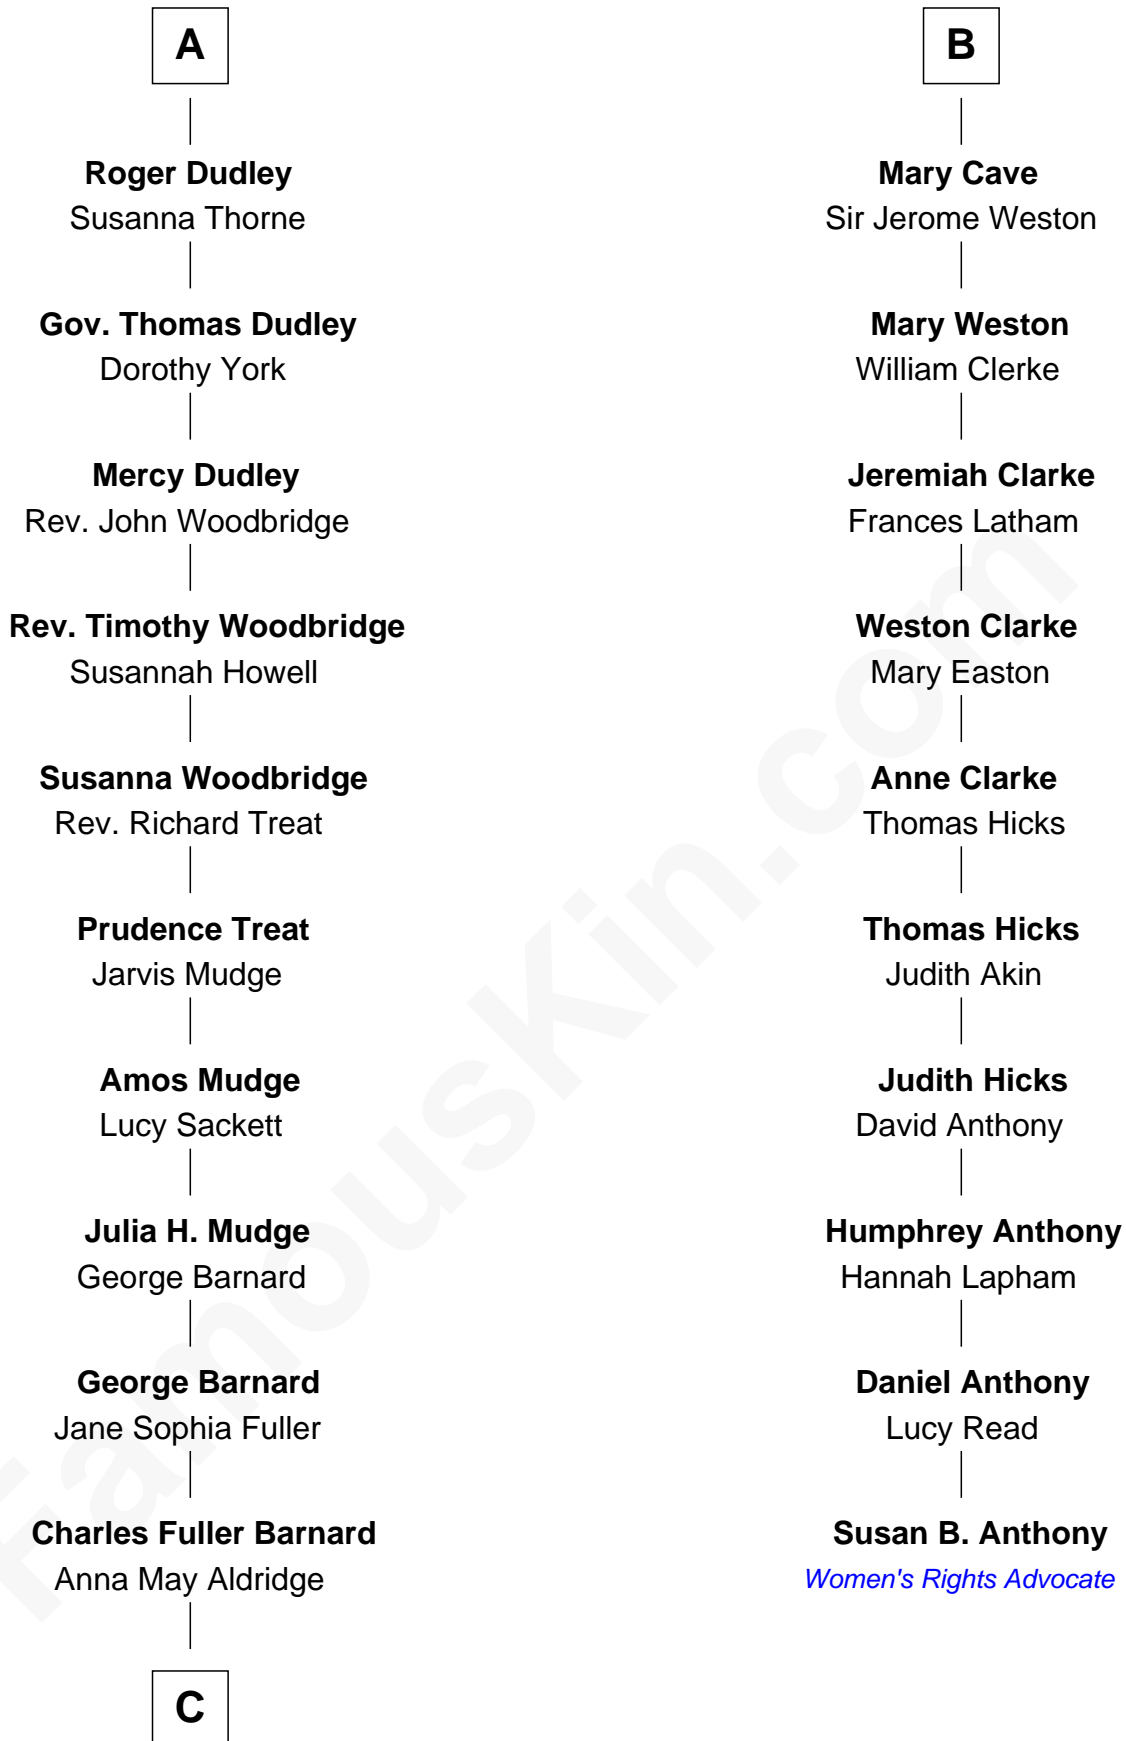

FamousKin.com Relationship Chart of

Dick Clark

Radio and TV Host

16th cousin 2 times removed of

Susan B. Anthony

Women's Rights Advocate

Sir Reynold de Grey

Eleanor le Strange

Sir Reynold Grey

Margaret de Ros

Margaret Grey

Sir William Bonville

William Bonville

Elizabeth Harington

William Bonville

Katherine Neville

Elizabeth Boteler

Thomas Lovett

Thomas Lovett

Anne Danvers

Elizabeth Lovett

Anthony Cave

B

C