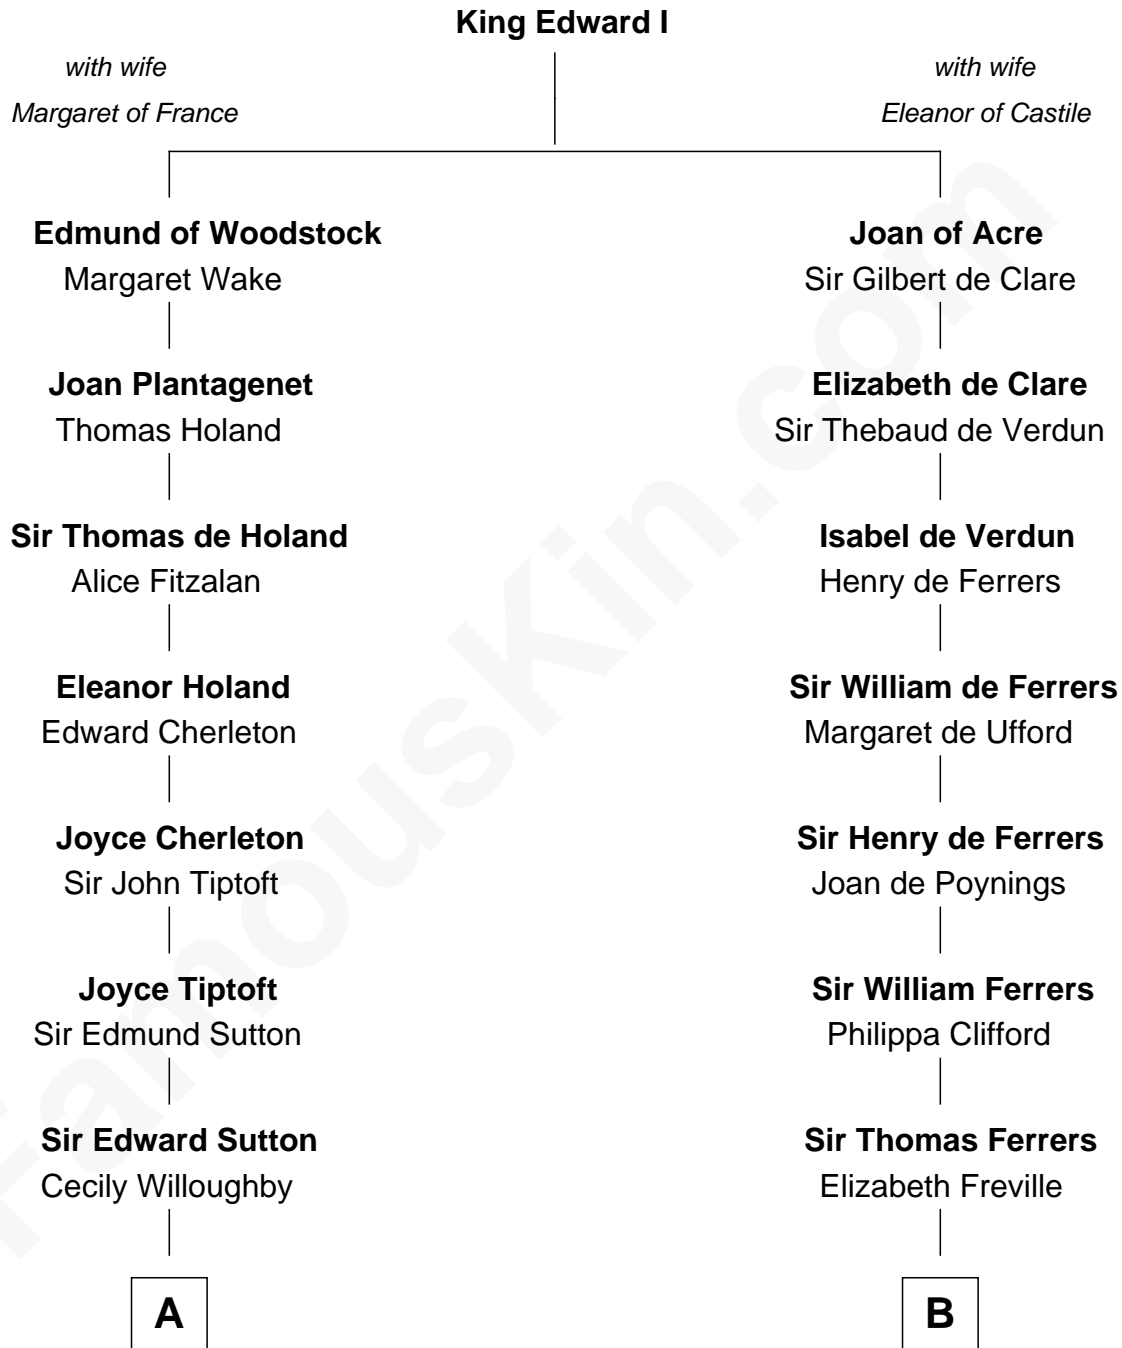

# FamousKin.com Relationship Chart of

**Dick Clark**

*Radio and TV Host*

19th cousin 1 time removed of

**Susan B. Anthony**

*Women's Rights Advocate*

**C**

**George Barnard**  
Jane Sophia Fuller

**Charles Fuller Barnard**  
Anna May Aldridge

**Julia Fuller Barnard**  
Richard Augustus Clark

**Dick Clark**  
*Radio and TV Host*

**D**

**Humphrey Anthony**  
Hannah Lapham

**Daniel Anthony**  
Lucy Read