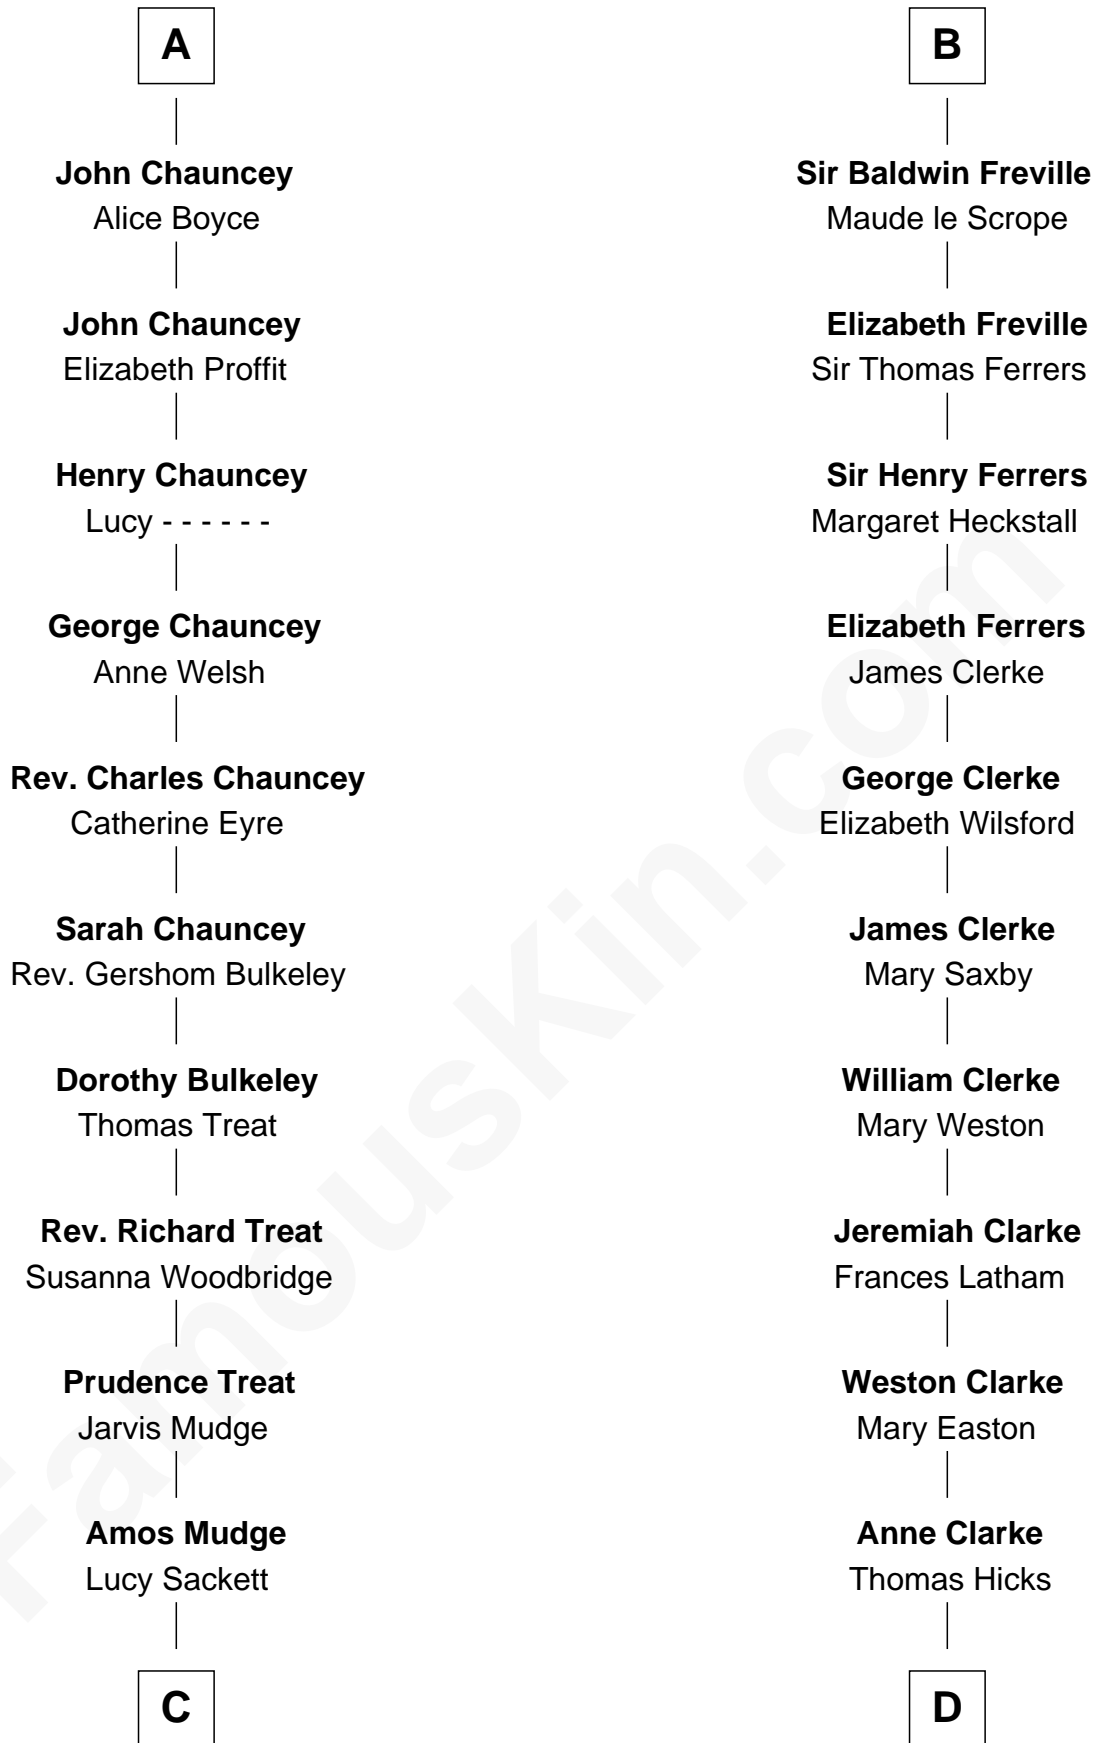

FamousKin.com Relationship Chart of

Dick Clark

Radio and TV Host

21st cousin of

Susan B. Anthony

Women's Rights Advocate

C

Julia H. Mudge
George Barnard

George Barnard
Jane Sophia Fuller

Charles Fuller Barnard
Anna May Aldridge

Julia Fuller Barnard
Richard Augustus Clark

Dick Clark
Radio and TV Host

D

Thomas Hicks
Judith Akin

Judith Hicks
David Anthony

Humphrey Anthony
Hannah Lapham

Daniel Anthony
Lucy Read

Susan B. Anthony
Women's Rights Advocate