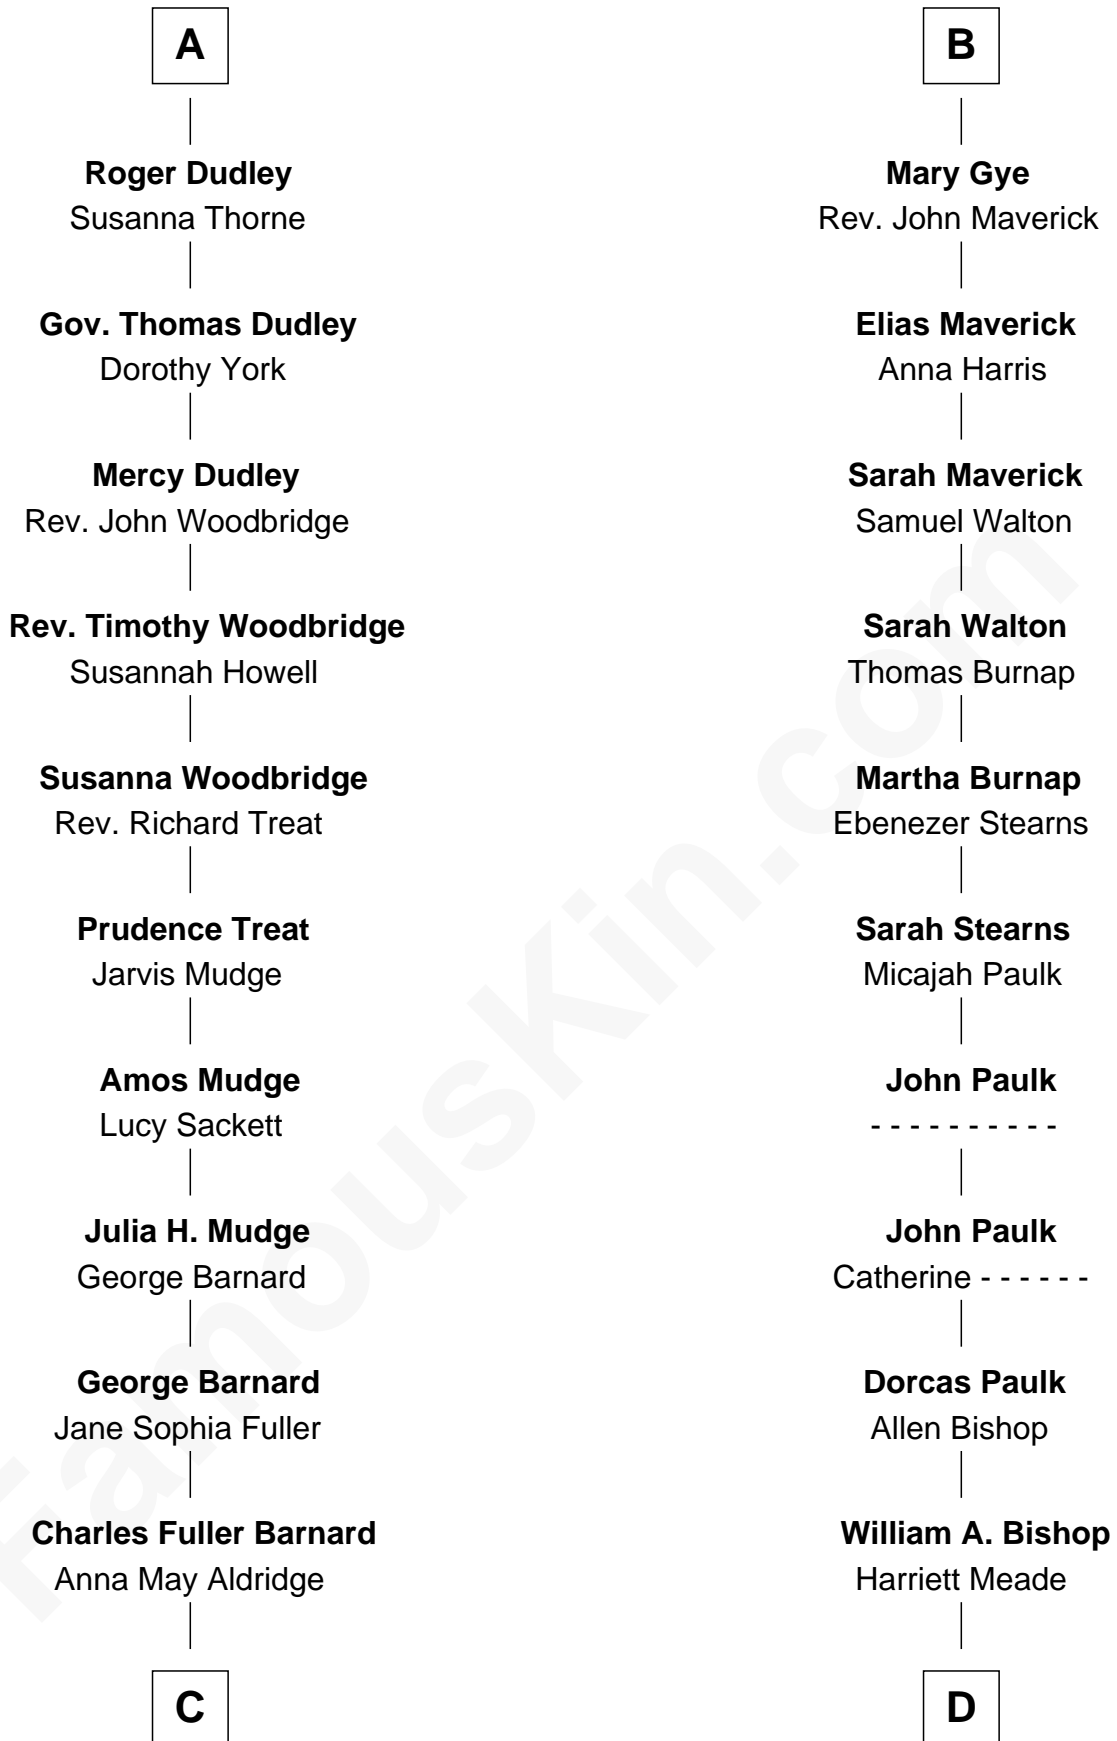

FamousKin.com Relationship Chart of

Dick Clark

Radio and TV Host

18th cousin 2 times removed of

Michael Strahan

NFL Player and TV Personality

Richard Fitzalan
Eleanor Plantagenet

Alice Fitzalan
Sir Thomas de Holand

John Fitzalan
Eleanor Maltravers

Joan Fitzalan
Sir William Echyngham

Joan Echyngham
Sir John Bayntun

Henry Bayntun

Jane Bayntun
Thomas Prowse

Mary Prowse
John Gye

Robert Gye
Grace Dowrish

B