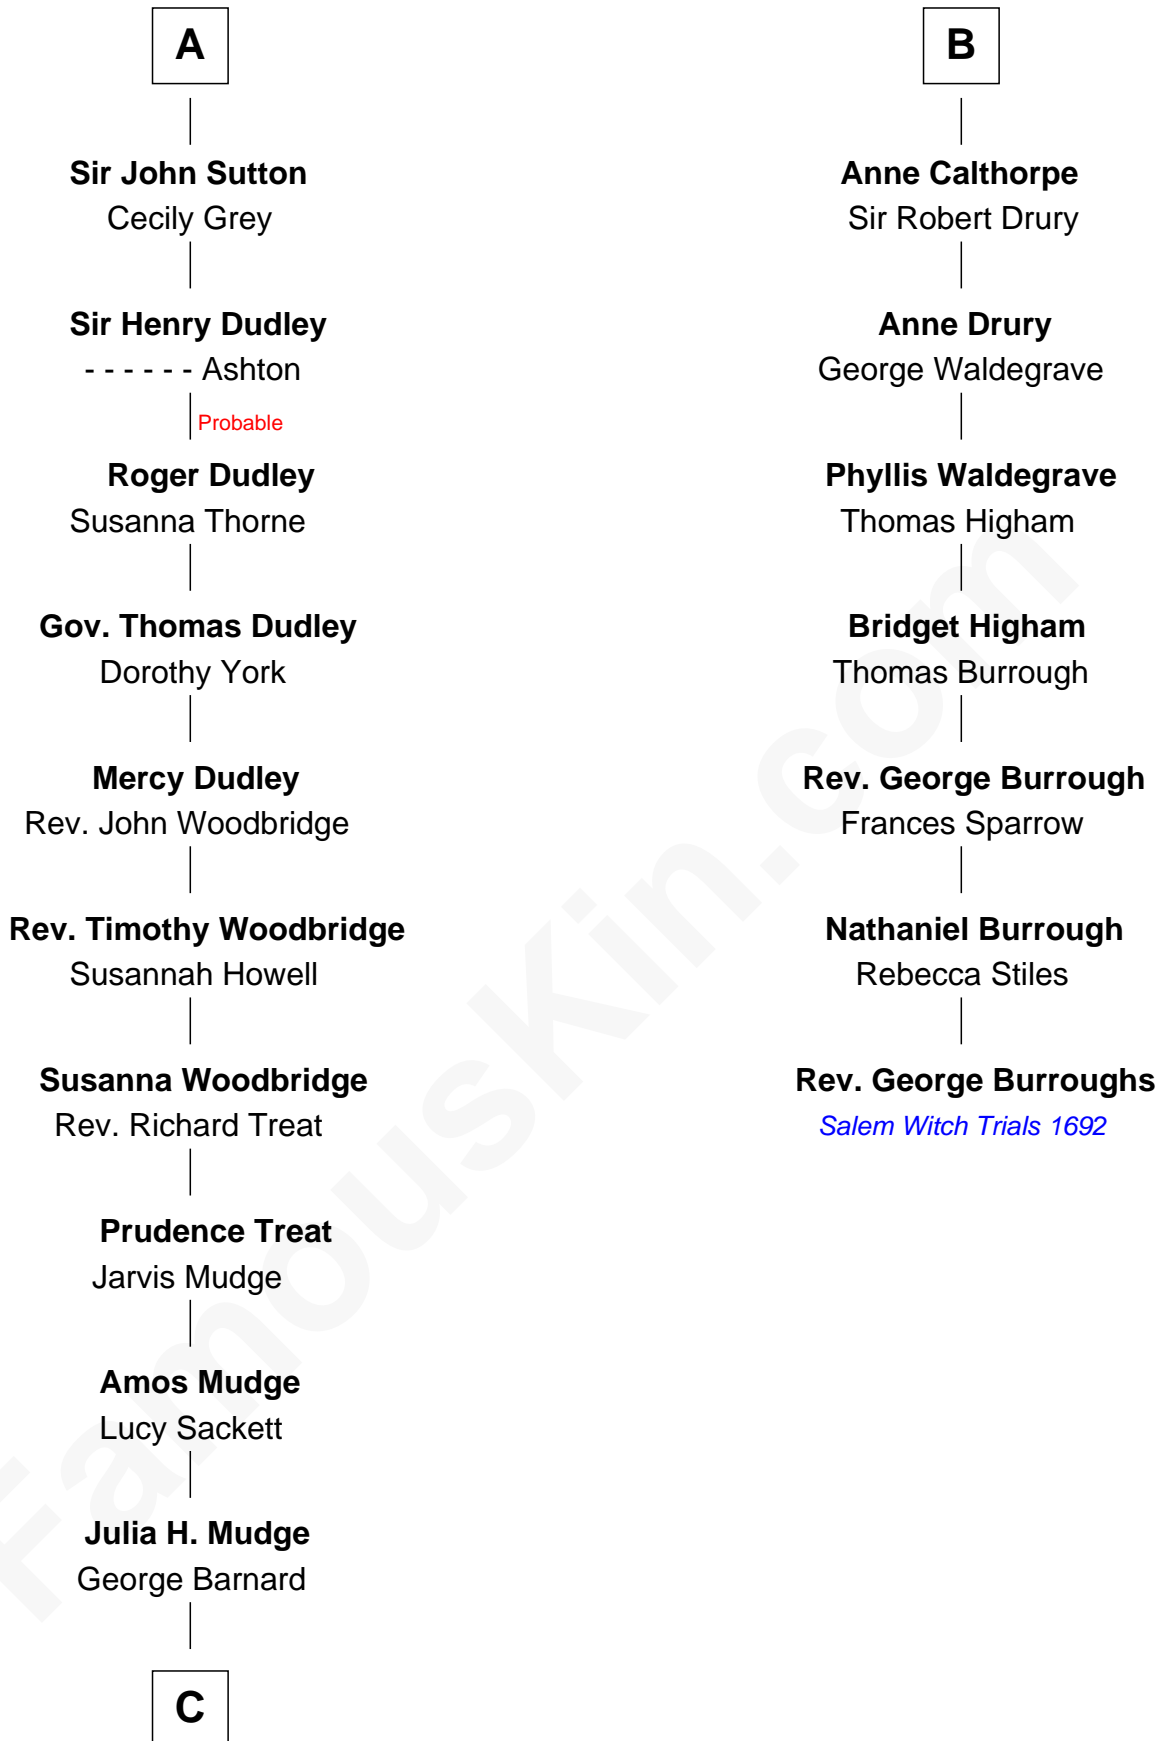

# FamousKin.com Relationship Chart of

**Dick Clark**

*Radio and TV Host*

13th cousin 7 times removed of

**Rev. George Burroughs**

*Executed for Witchcraft, Salem 1692*

**C**

—  
**George Barnard**  
Jane Sophia Fuller

—  
**Charles Fuller Barnard**  
Anna May Aldridge

—  
**Julia Fuller Barnard**  
Richard Augustus Clark

—  
**Dick Clark**  
*Radio and TV Host*