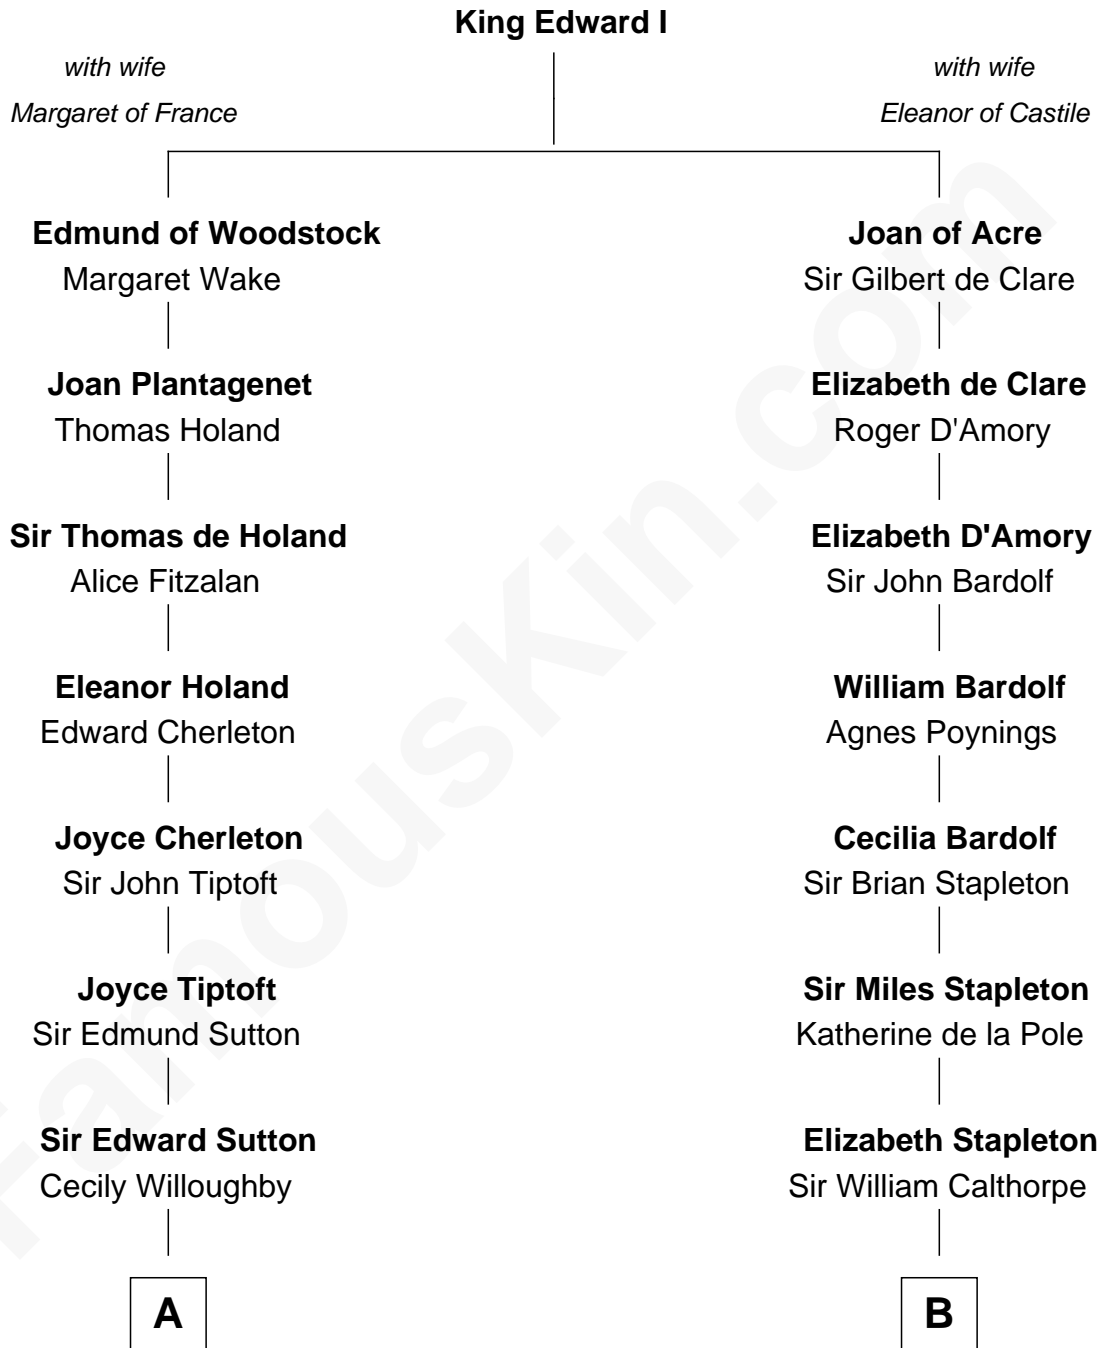

# FamousKin.com Relationship Chart of

**Dick Clark**

*Radio and TV Host*

13th cousin 7 times removed of

**Rev. George Burroughs**

*Executed for Witchcraft, Salem 1692*

**C**

—  
**George Barnard**  
Jane Sophia Fuller

—  
**Charles Fuller Barnard**  
Anna May Aldridge

—  
**Julia Fuller Barnard**  
Richard Augustus Clark

—  
**Dick Clark**  
*Radio and TV Host*