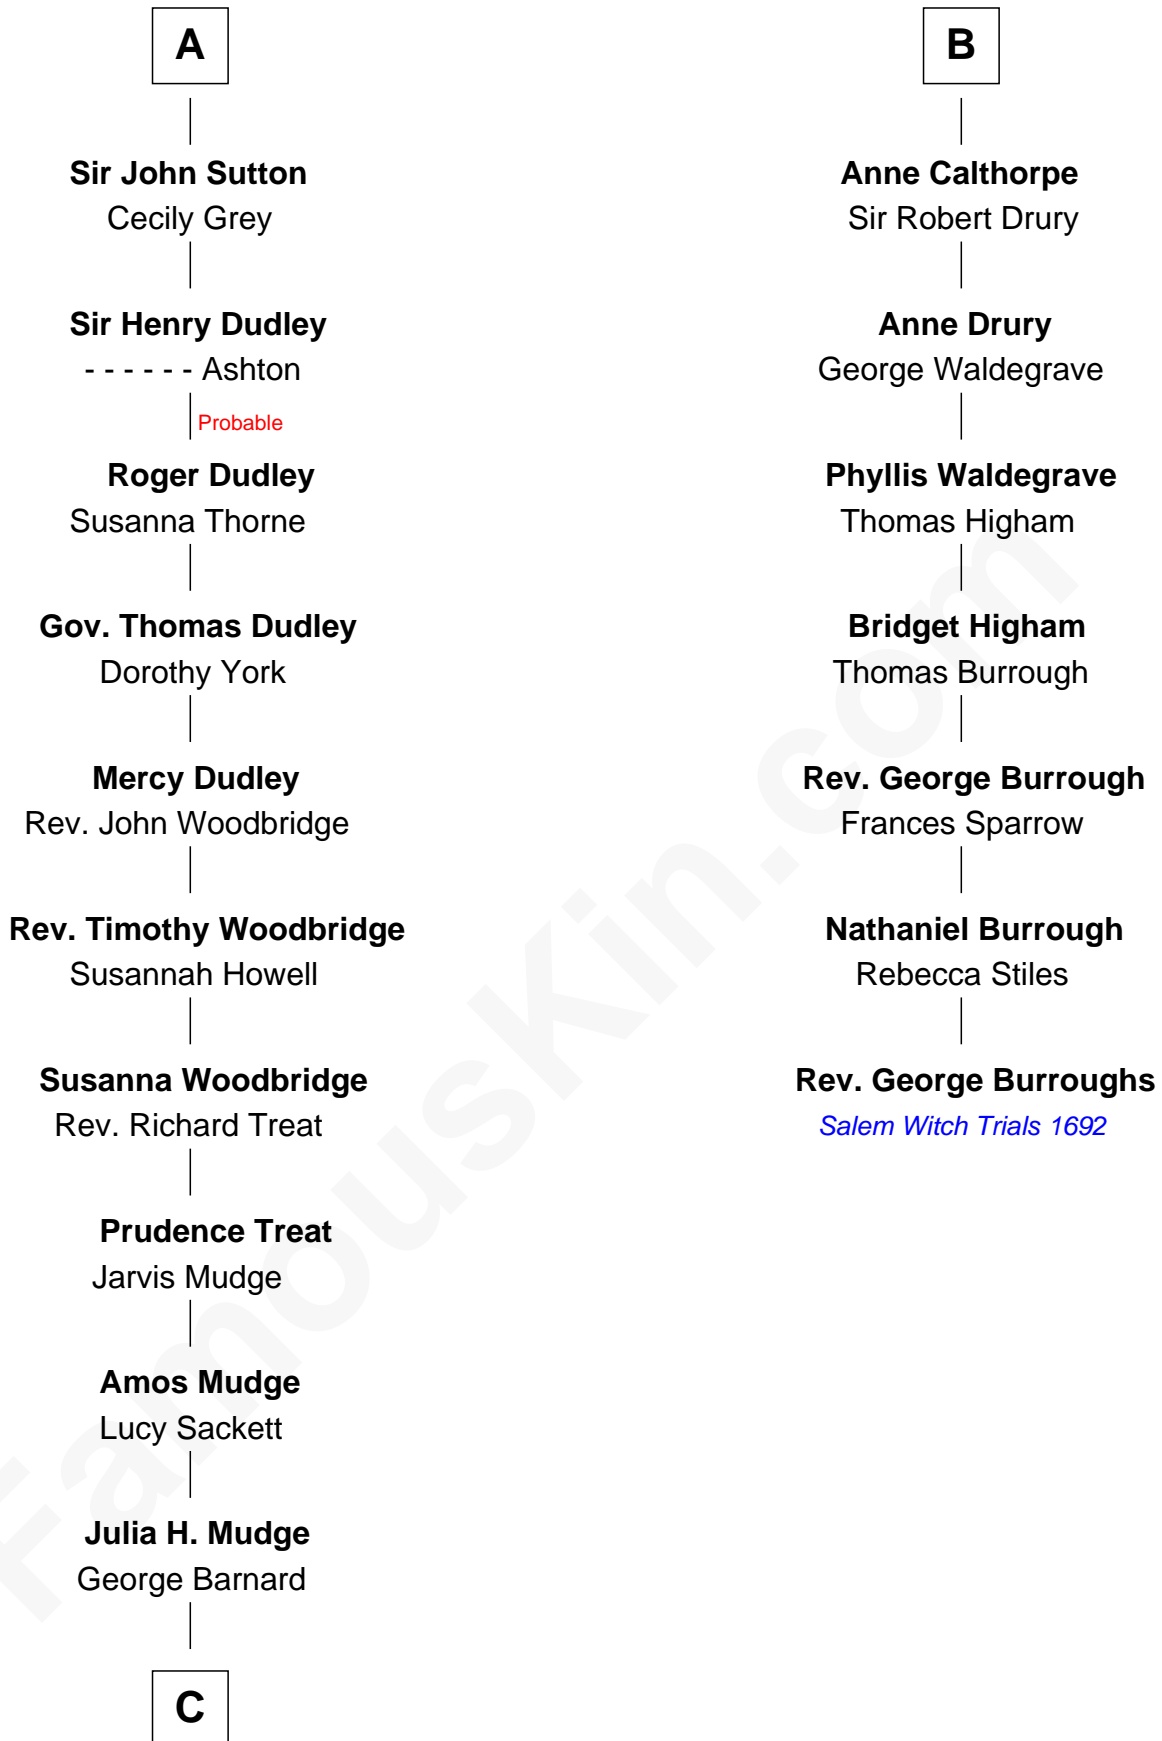

# FamousKin.com Relationship Chart of

**Dick Clark**

*Radio and TV Host*

13th cousin 7 times removed of

**Rev. George Burroughs**

*Executed for Witchcraft, Salem 1692*

**C**

George Barnard  
Jane Sophia Fuller

Charles Fuller Barnard  
Anna May Aldridge

Julia Fuller Barnard  
Richard Augustus Clark

Dick Clark  
*Radio and TV Host*

FamousKin.com