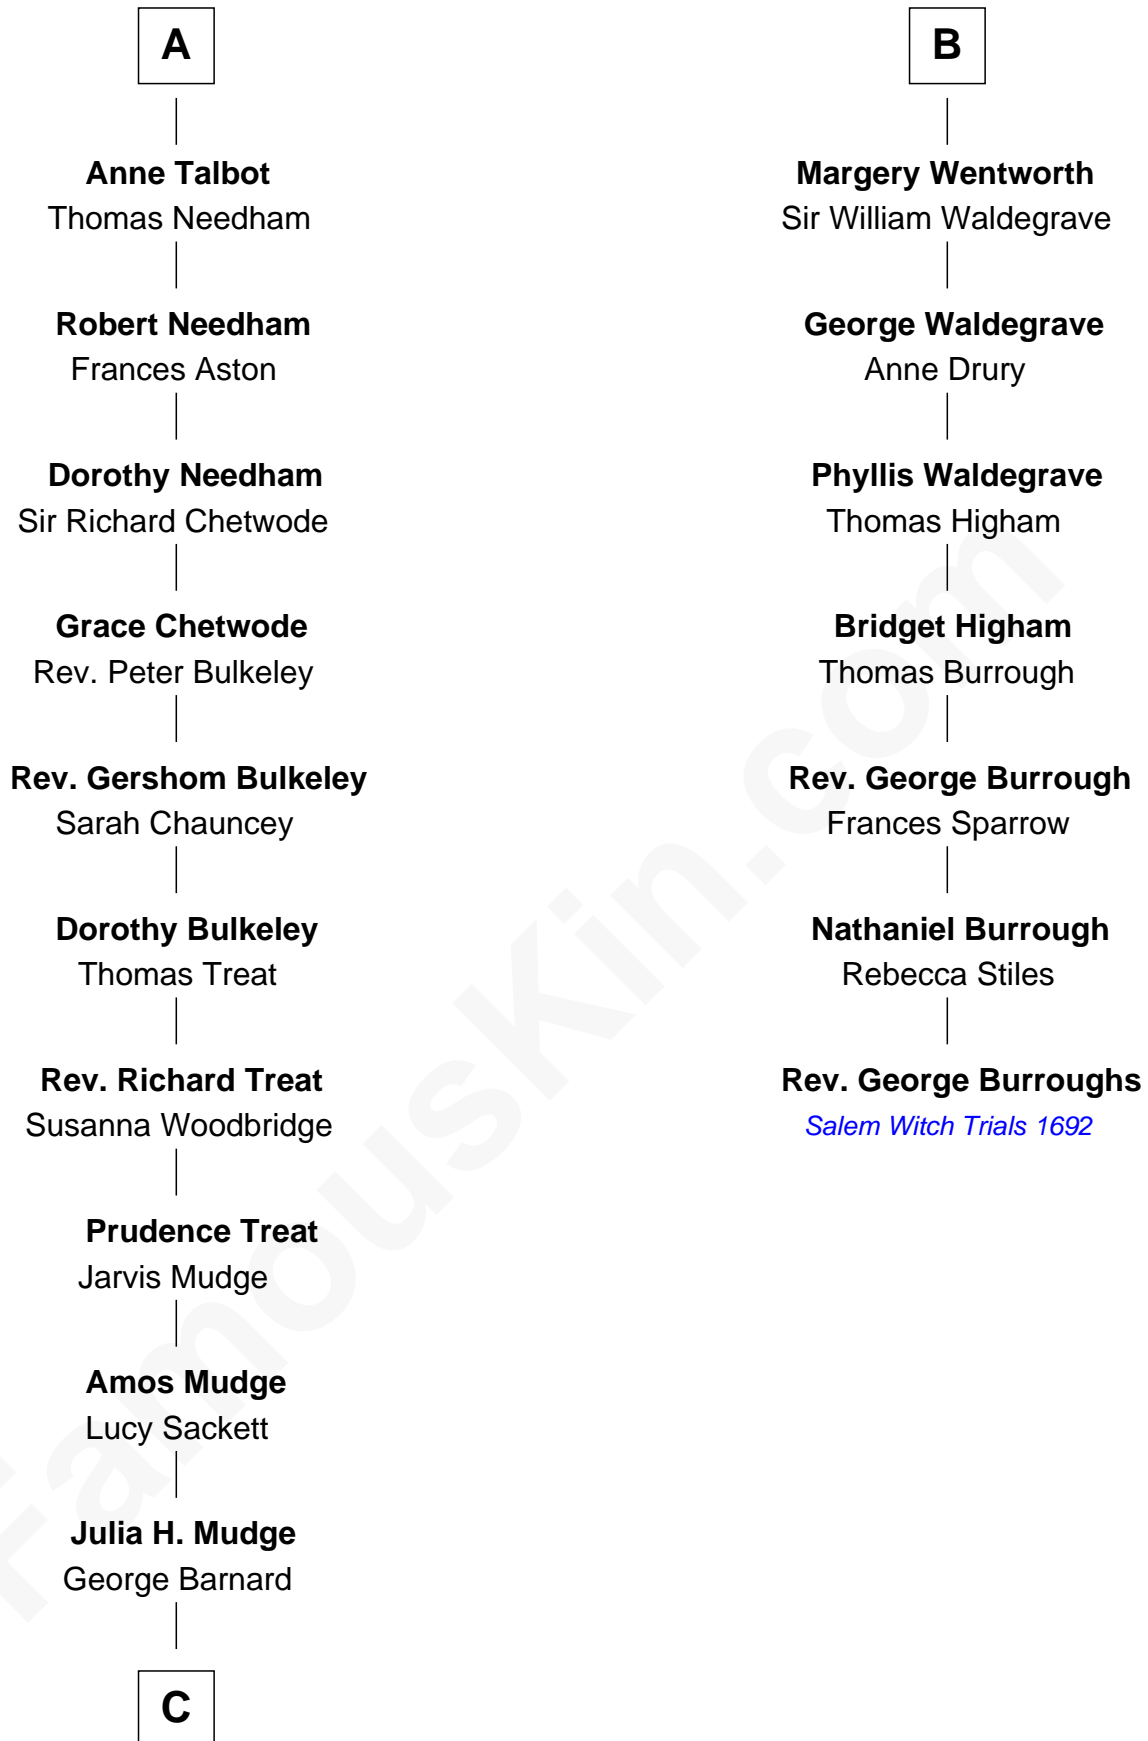

# FamousKin.com Relationship Chart of

**Dick Clark**

*Radio and TV Host*

13th cousin 7 times removed of

**Rev. George Burroughs**

*Executed for Witchcraft, Salem 1692*

**C**

George Barnard  
Jane Sophia Fuller

Charles Fuller Barnard  
Anna May Aldridge

Julia Fuller Barnard  
Richard Augustus Clark

Dick Clark  
*Radio and TV Host*

FamousKin.com