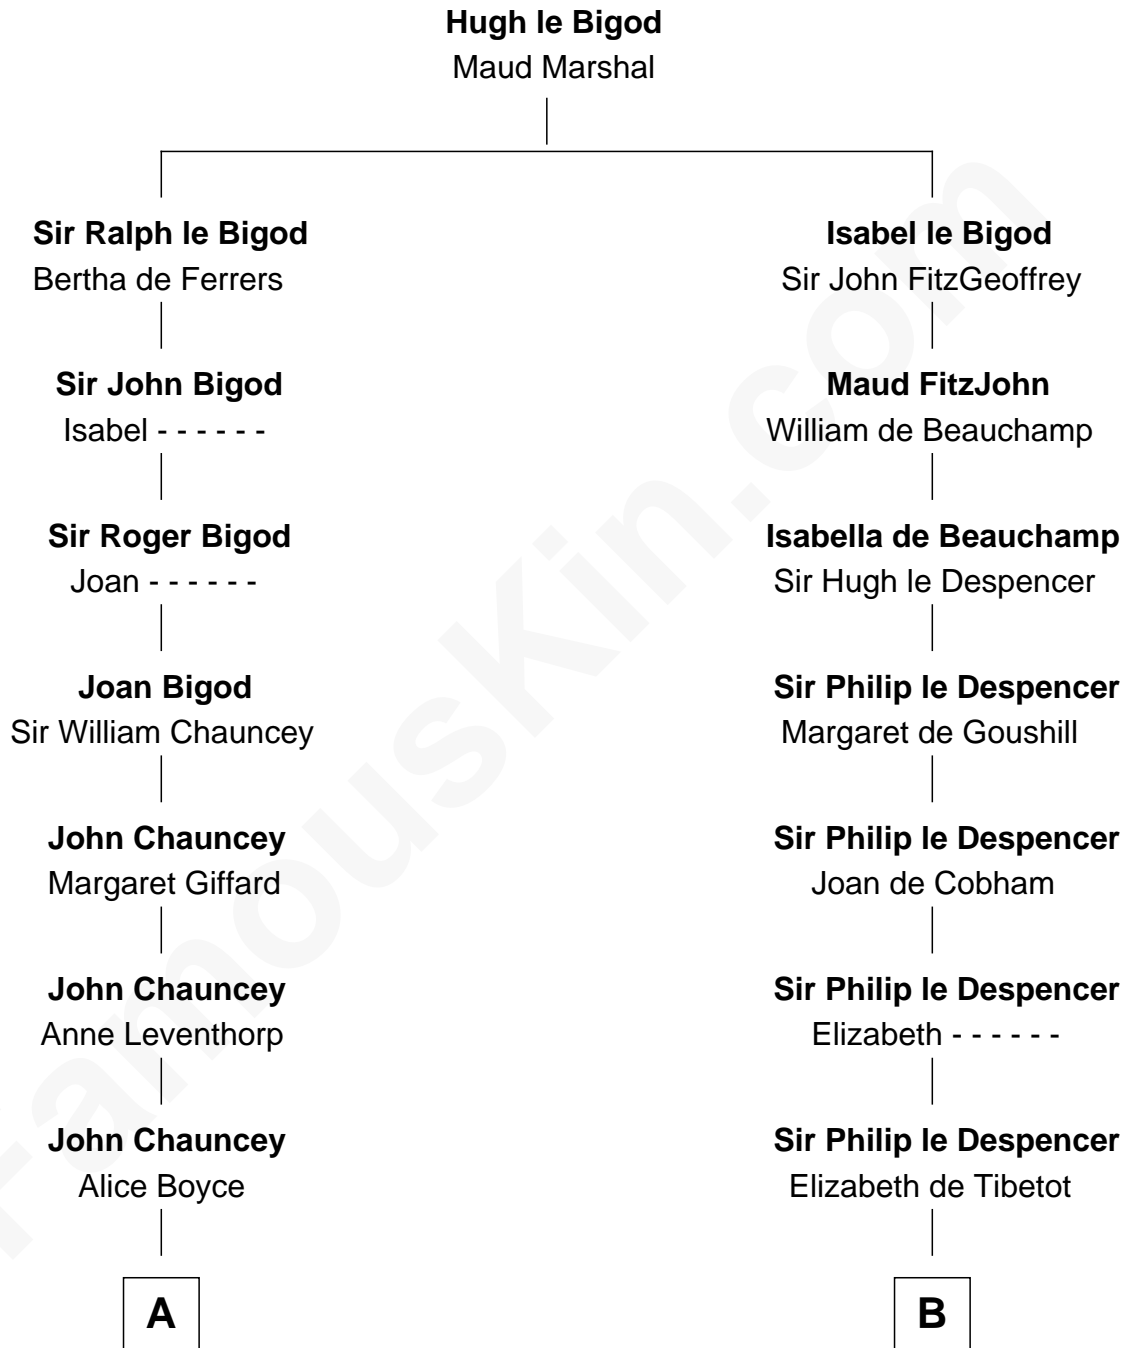

FamousKin.com Relationship Chart of

Dick Clark

Radio and TV Host

15th cousin 5 times removed of

Rev. George Burroughs

Executed for Witchcraft, Salem 1692

C

George Barnard
Jane Sophia Fuller

Charles Fuller Barnard
Anna May Aldridge

Julia Fuller Barnard
Richard Augustus Clark

Dick Clark
Radio and TV Host

FamousKin.com