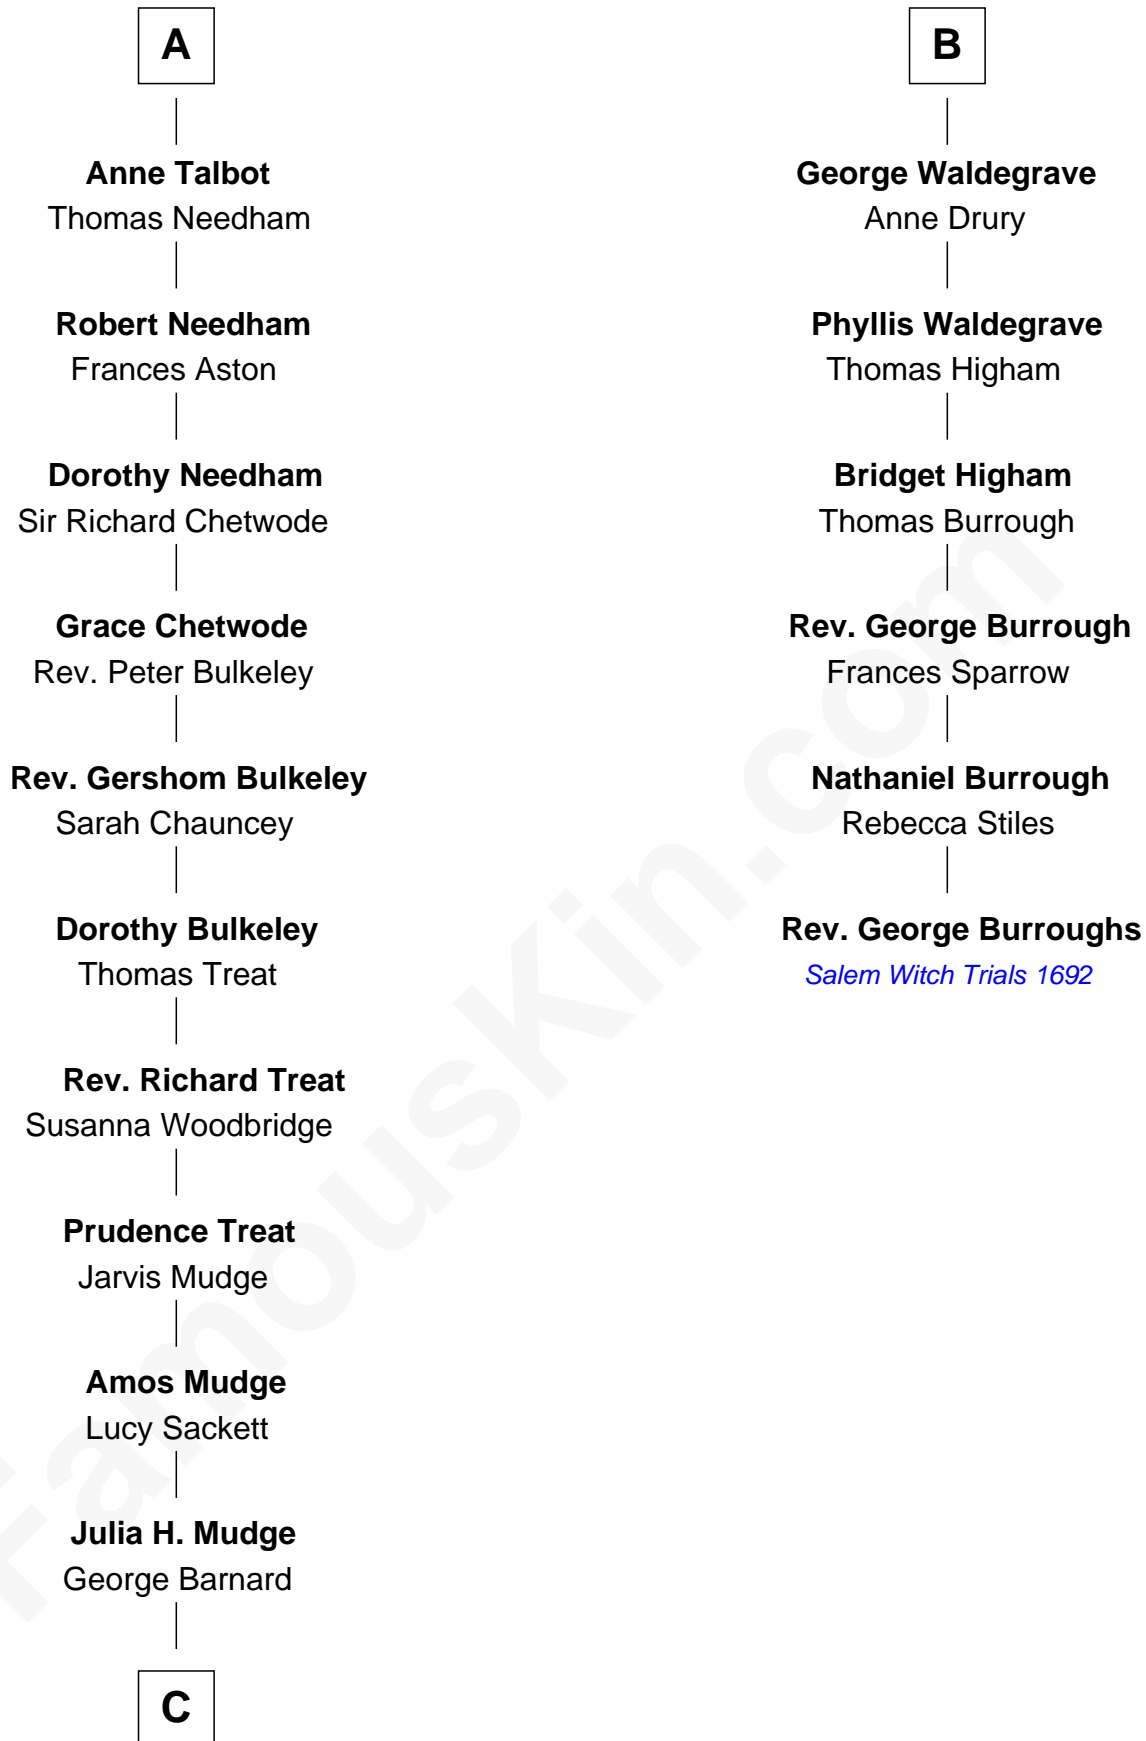

# FamousKin.com Relationship Chart of

**Dick Clark**

*Radio and TV Host*

12th cousin 8 times removed of

**Rev. George Burroughs**

*Executed for Witchcraft, Salem 1692*

**C**

—  
**George Barnard**  
Jane Sophia Fuller

—  
**Charles Fuller Barnard**  
Anna May Aldridge

—  
**Julia Fuller Barnard**  
Richard Augustus Clark

—  
**Dick Clark**  
*Radio and TV Host*

FamousKin.com