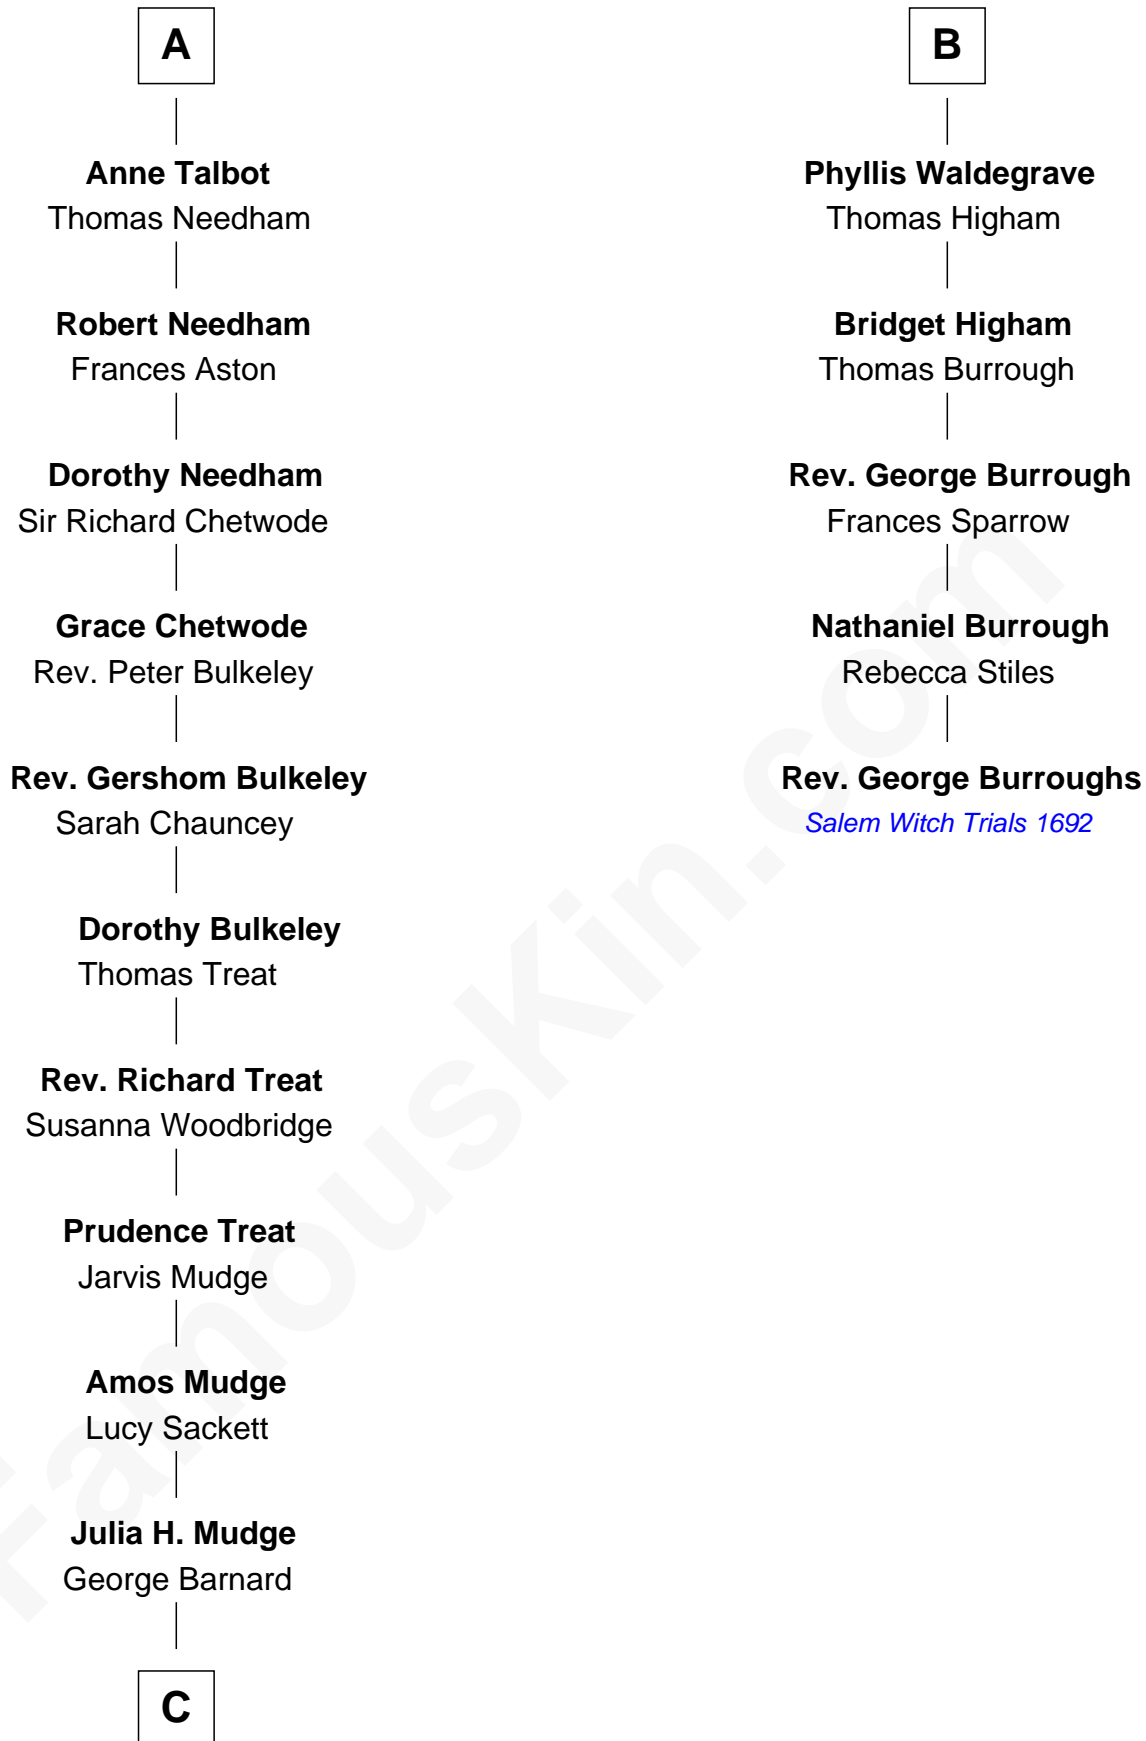

# FamousKin.com Relationship Chart of

**Dick Clark**

*Radio and TV Host*

11th cousin 9 times removed of

**Rev. George Burroughs**

*Executed for Witchcraft, Salem 1692*

**Bartholomew de Badlesmere**

Margaret de Clare

**Elizabeth Butler**

John Talbot

**Sir Gilbert Talbot**

Audrey Cotton

**Sir John Talbot**

Margaret Troutbeck

**A**

**Margaret de Badlesmere**

Sir John de Tivetot

**Sir Robert de Tivetot**

Margaret Deincourt

**Elizabeth de Tivetot**

Sir Philip le Despencer

**Margery Despencer**

Sir Roger Wentworth

**Henry Wentworth**

Elizabeth Howard

**Margery Wentworth**

Sir William Waldegrave

**George Waldegrave**

Anne Drury

**B**

**C**

—  
**George Barnard**  
Jane Sophia Fuller