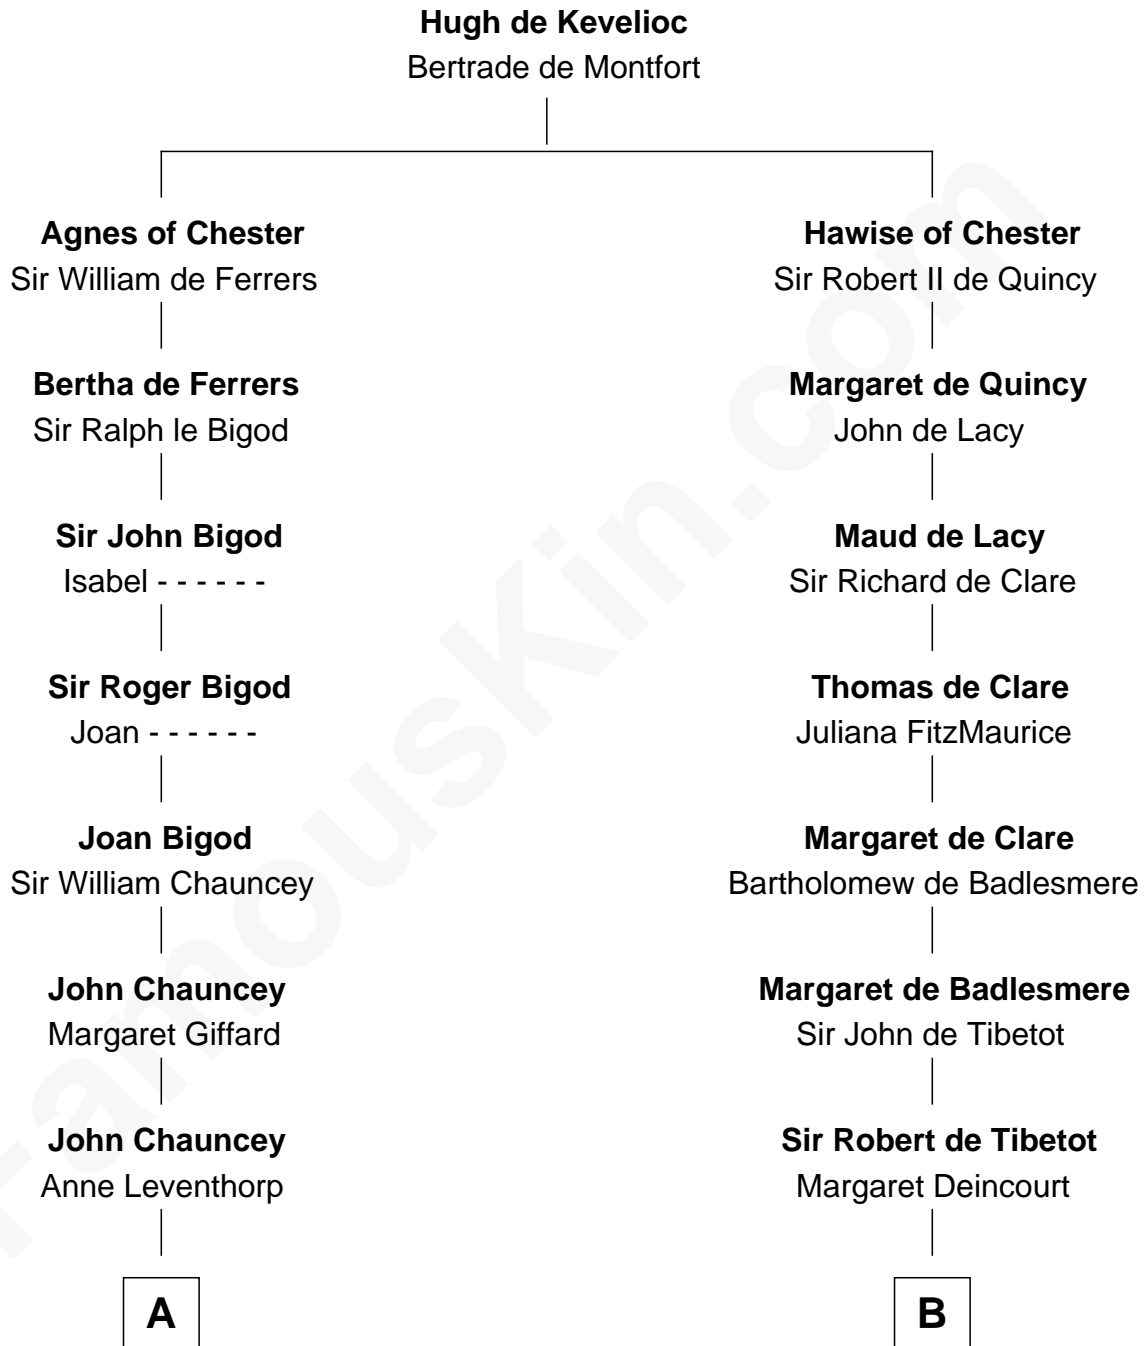

FamousKin.com Relationship Chart of

Dick Clark

Radio and TV Host

16th cousin 5 times removed of

Rev. George Burroughs

Executed for Witchcraft, Salem 1692

C

—
Julia H. Mudge
George Barnard

—
George Barnard
Jane Sophia Fuller

—
Charles Fuller Barnard
Anna May Aldridge

—
Julia Fuller Barnard
Richard Augustus Clark

—
Dick Clark
Radio and TV Host