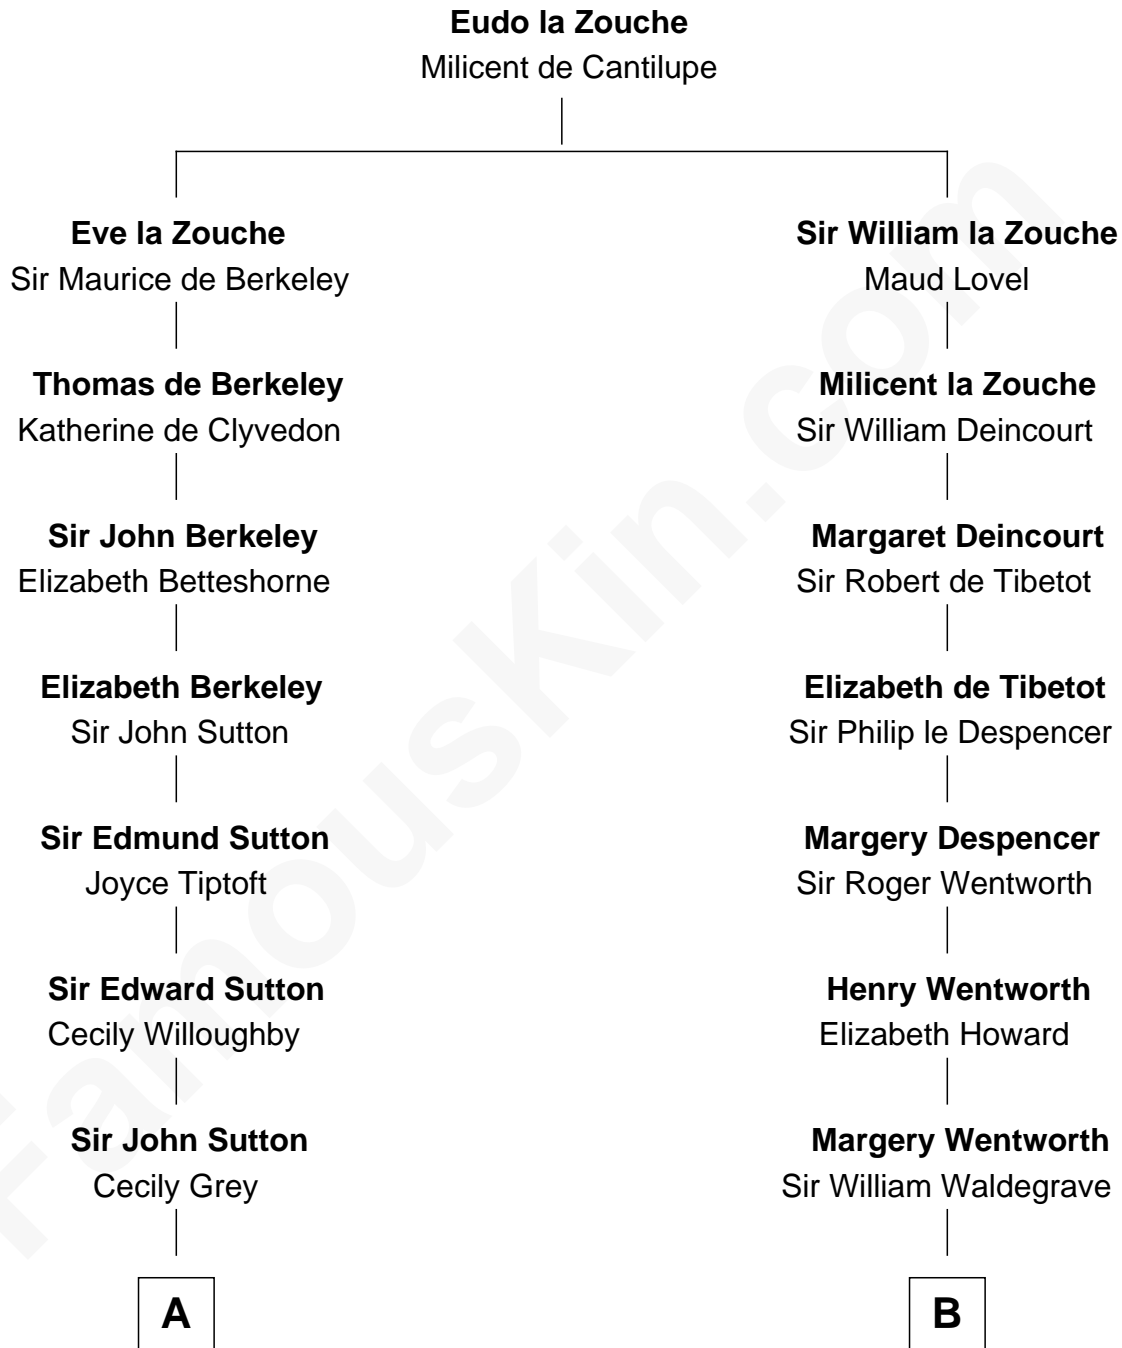

# FamousKin.com Relationship Chart of

**Dick Clark**

*Radio and TV Host*

12th cousin 7 times removed of

**Rev. George Burroughs**

*Executed for Witchcraft, Salem 1692*

**C**

—  
**Charles Fuller Barnard**

Anna May Aldridge

—  
**Julia Fuller Barnard**

Richard Augustus Clark

—  
**Dick Clark**

*Radio and TV Host*

FamousKin.com