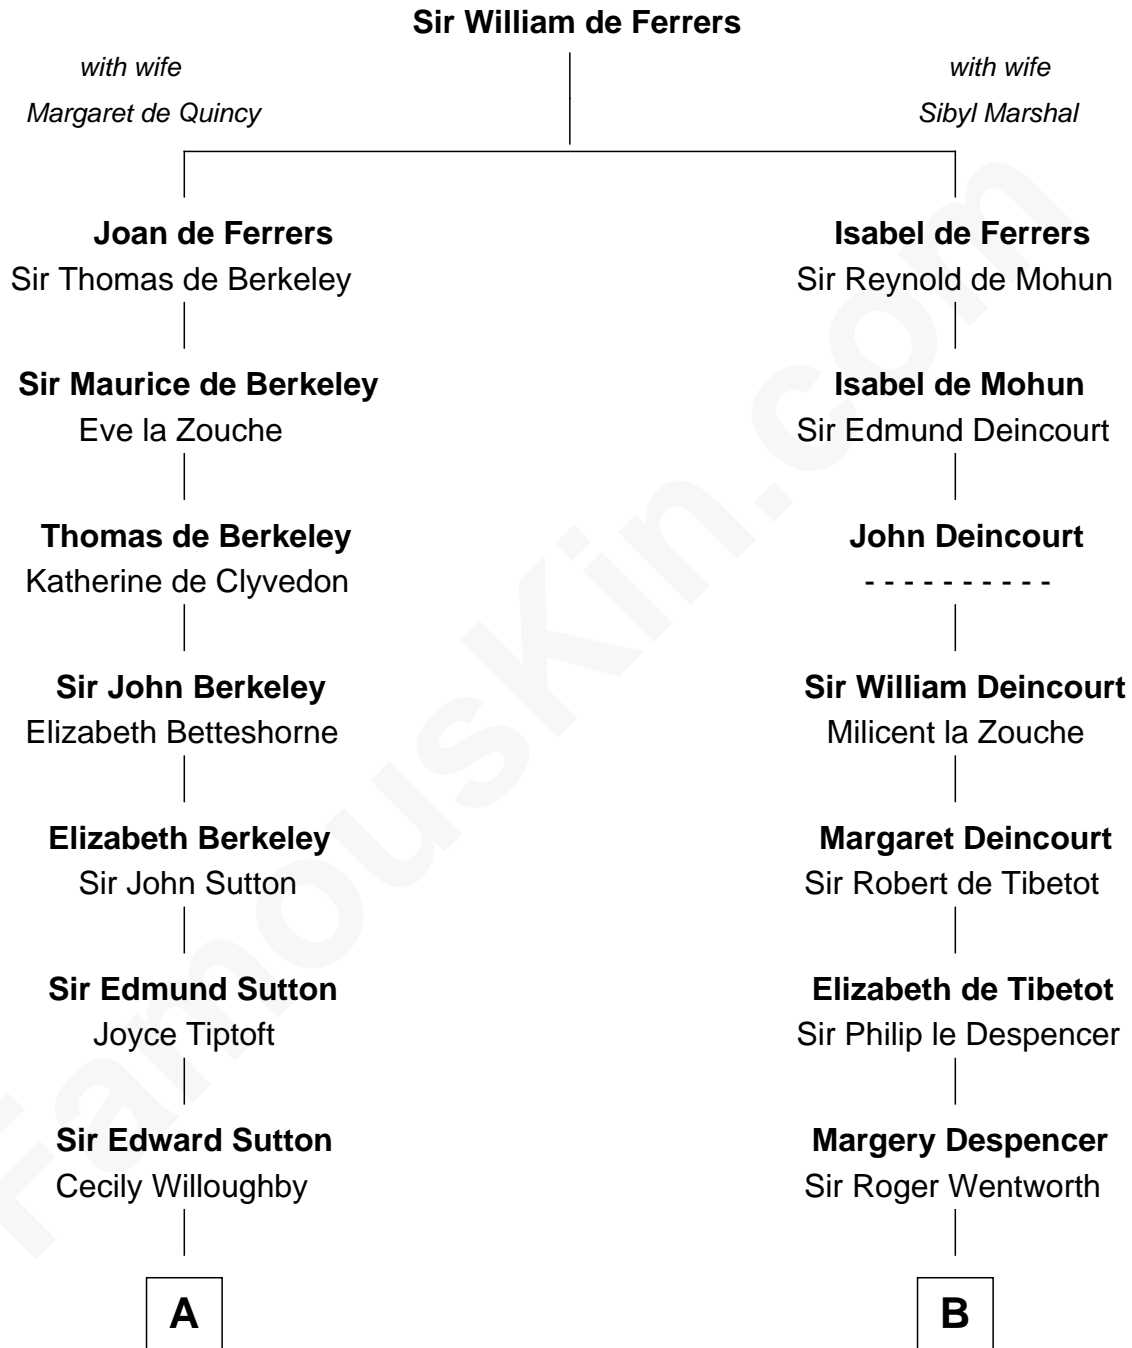

FamousKin.com Relationship Chart of

Dick Clark

Radio and TV Host

14th cousin 6 times removed of

Rev. George Burroughs

Executed for Witchcraft, Salem 1692

C

—
George Barnard
Jane Sophia Fuller

—
Charles Fuller Barnard
Anna May Aldridge

—
Julia Fuller Barnard
Richard Augustus Clark

—
Dick Clark
Radio and TV Host

FamousKin.com