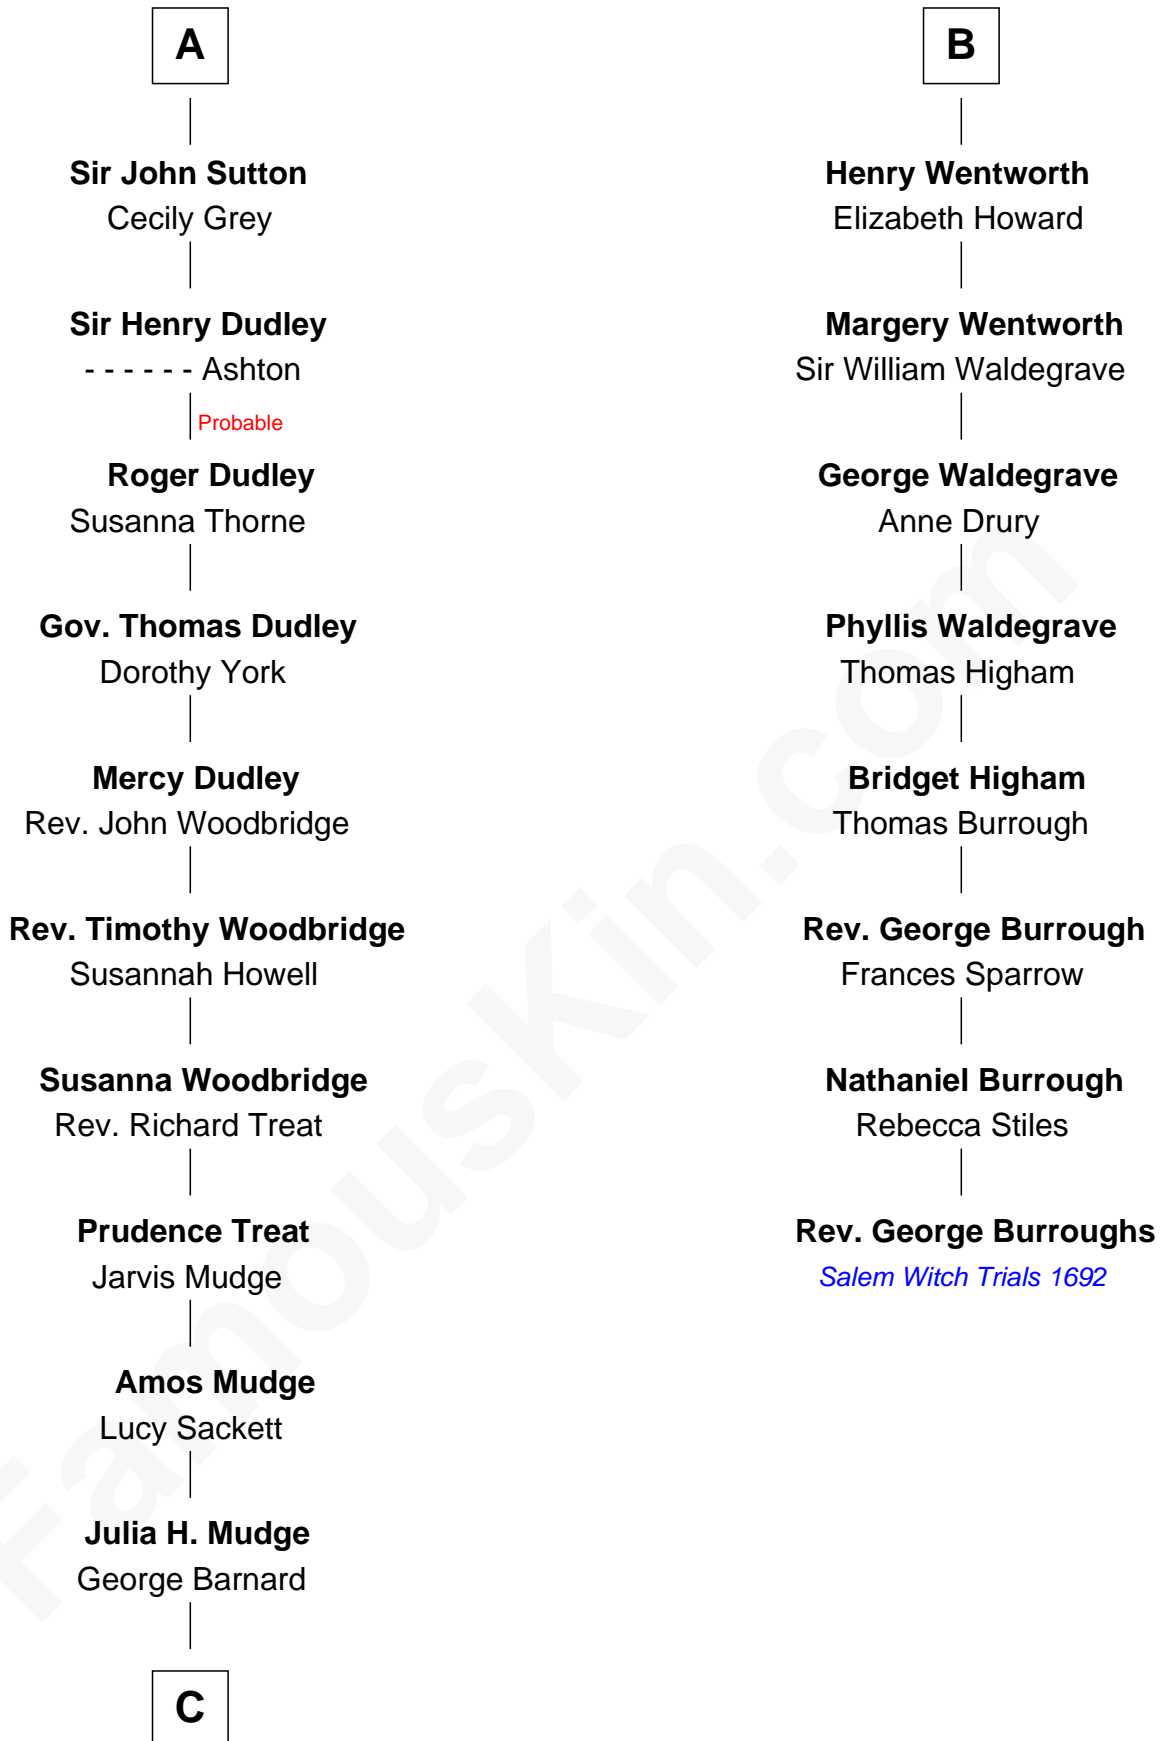

FamousKin.com Relationship Chart of

Dick Clark

Radio and TV Host

14th cousin 6 times removed of

Rev. George Burroughs

Executed for Witchcraft, Salem 1692

C

—
George Barnard
Jane Sophia Fuller

—
Charles Fuller Barnard
Anna May Aldridge

—
Julia Fuller Barnard
Richard Augustus Clark

—
Dick Clark
Radio and TV Host

FamousKin.com