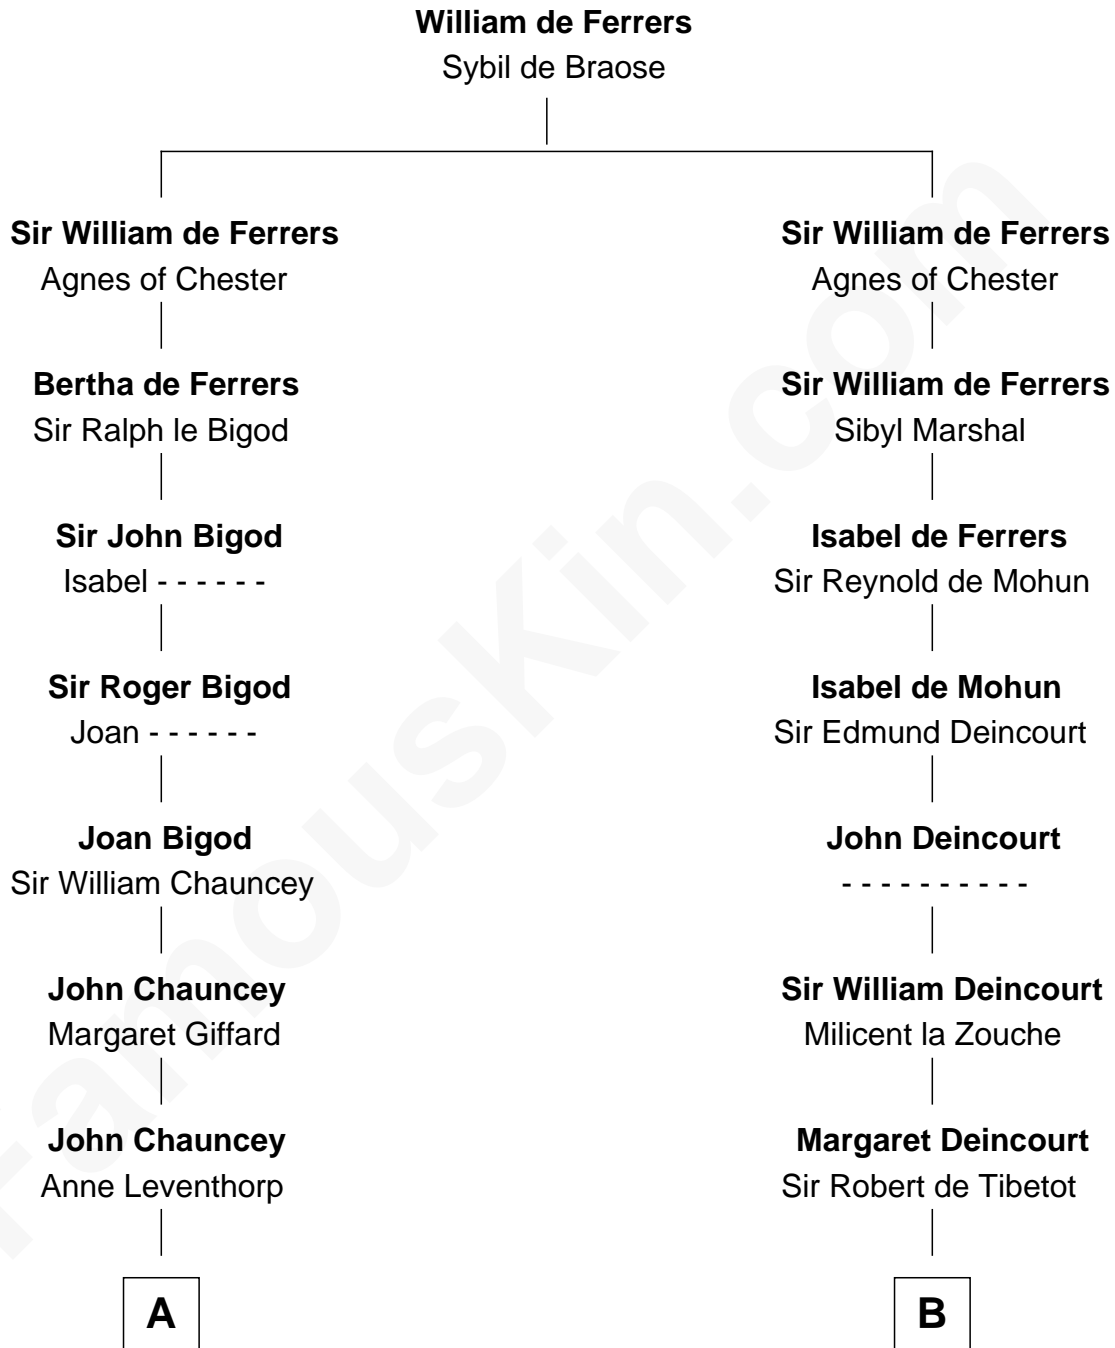

FamousKin.com Relationship Chart of

Dick Clark

Radio and TV Host

16th cousin 5 times removed of

Rev. George Burroughs

Executed for Witchcraft, Salem 1692

C

—
Julia H. Mudge
George Barnard

—
George Barnard
Jane Sophia Fuller

—
Charles Fuller Barnard
Anna May Aldridge

—
Julia Fuller Barnard
Richard Augustus Clark

—
Dick Clark
Radio and TV Host