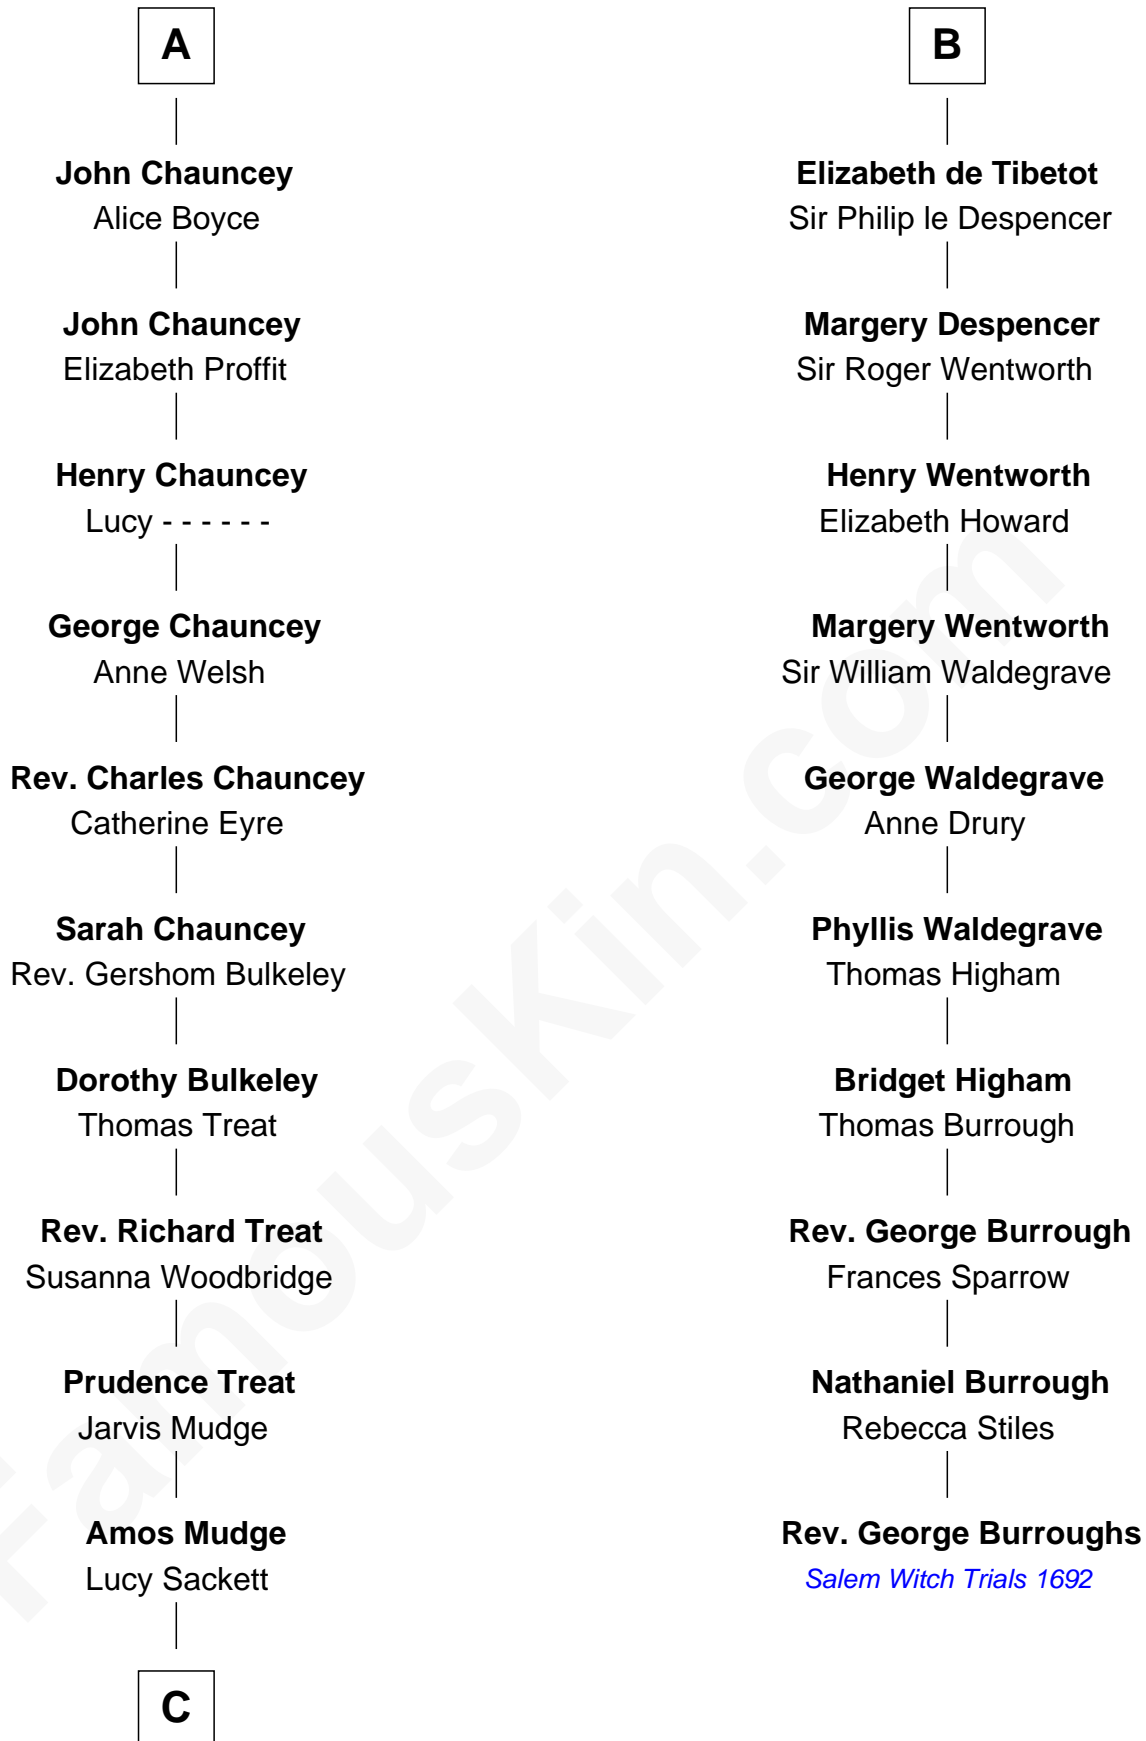

FamousKin.com Relationship Chart of

Dick Clark

Radio and TV Host

16th cousin 5 times removed of

Rev. George Burroughs

Executed for Witchcraft, Salem 1692

C

—
Julia H. Mudge
George Barnard

—
George Barnard
Jane Sophia Fuller

—
Charles Fuller Barnard
Anna May Aldridge

—
Julia Fuller Barnard
Richard Augustus Clark

—
Dick Clark
Radio and TV Host