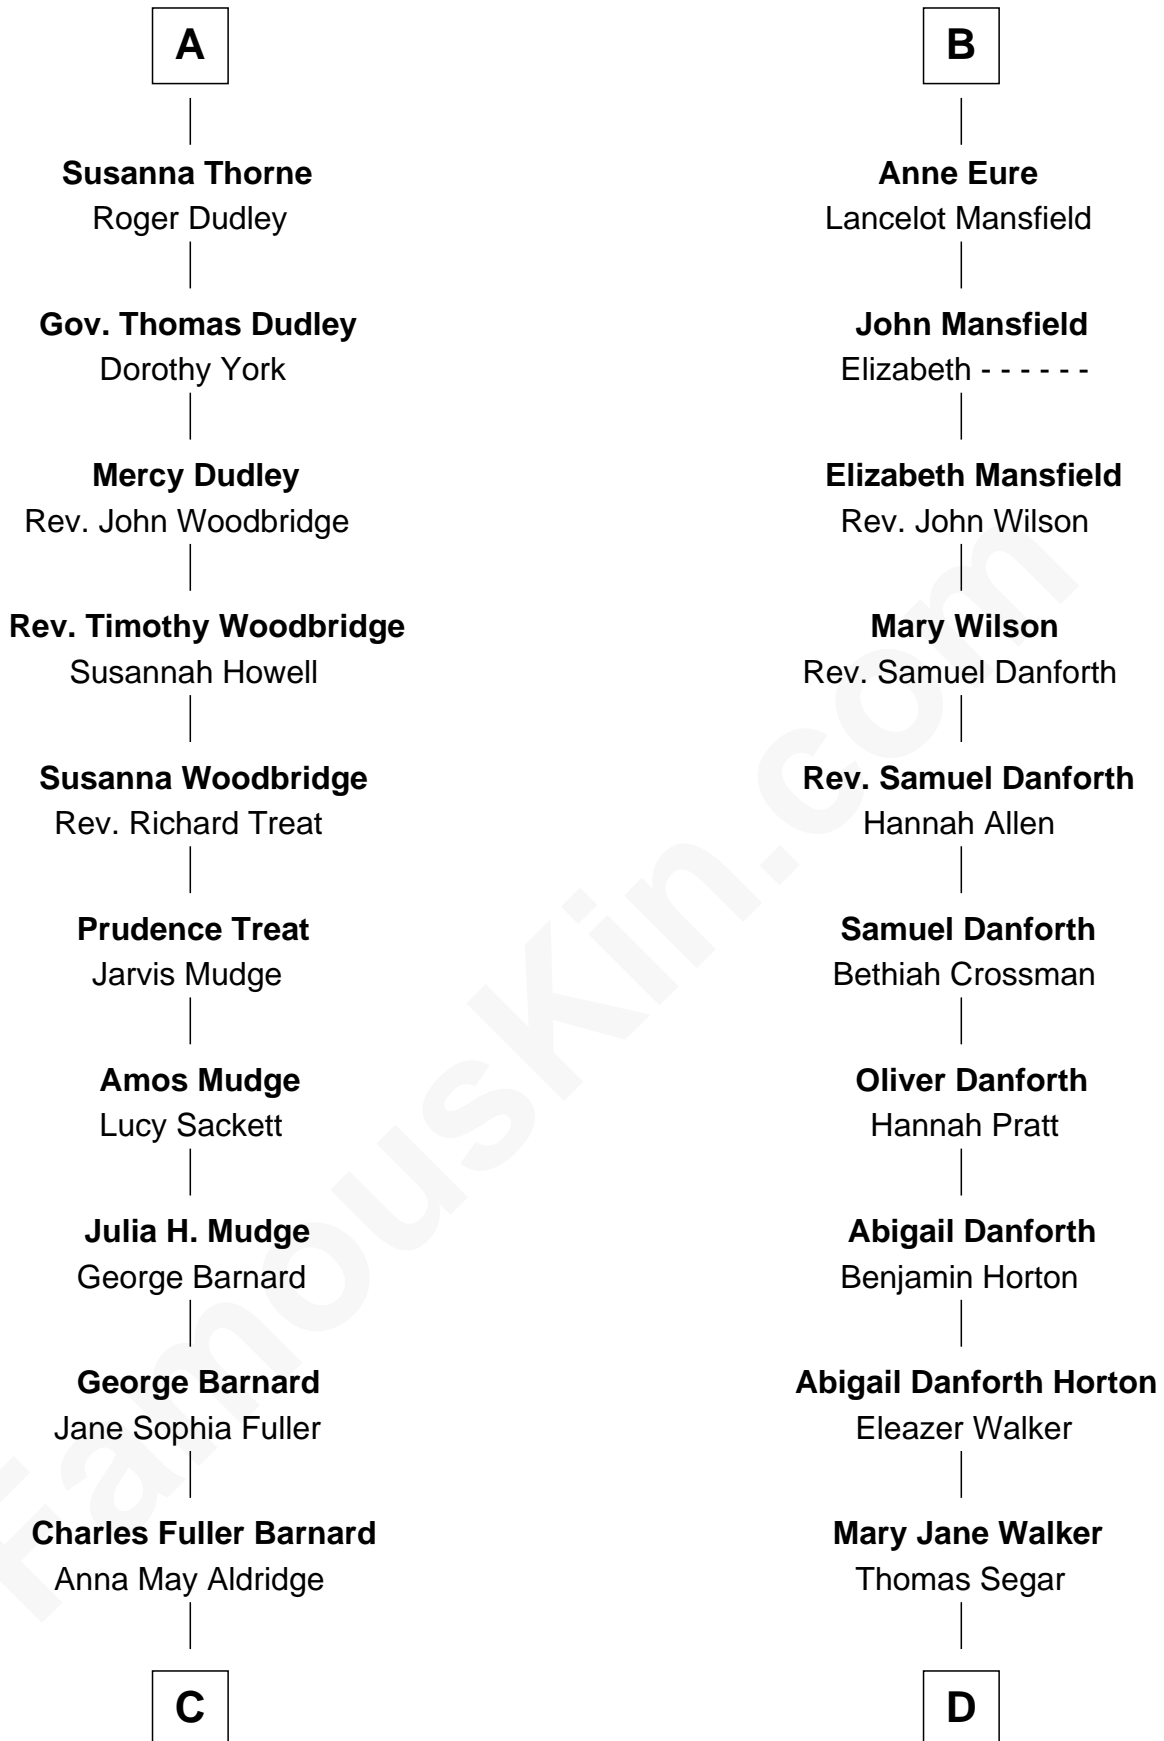

FamousKin.com Relationship Chart of

Dick Clark

Radio and TV Host

18th cousin of

E. C. Segar

Cartoonist (Popeye creator)

Sir John Grey

Avice Marmion

C

Julia Fuller Barnard
Richard Augustus Clark

Dick Clark
Radio and TV Host

D

Amzi Andrews Segar
Erma Irene Crisler

E. C. Segar
Cartoonist

FamousKin.com