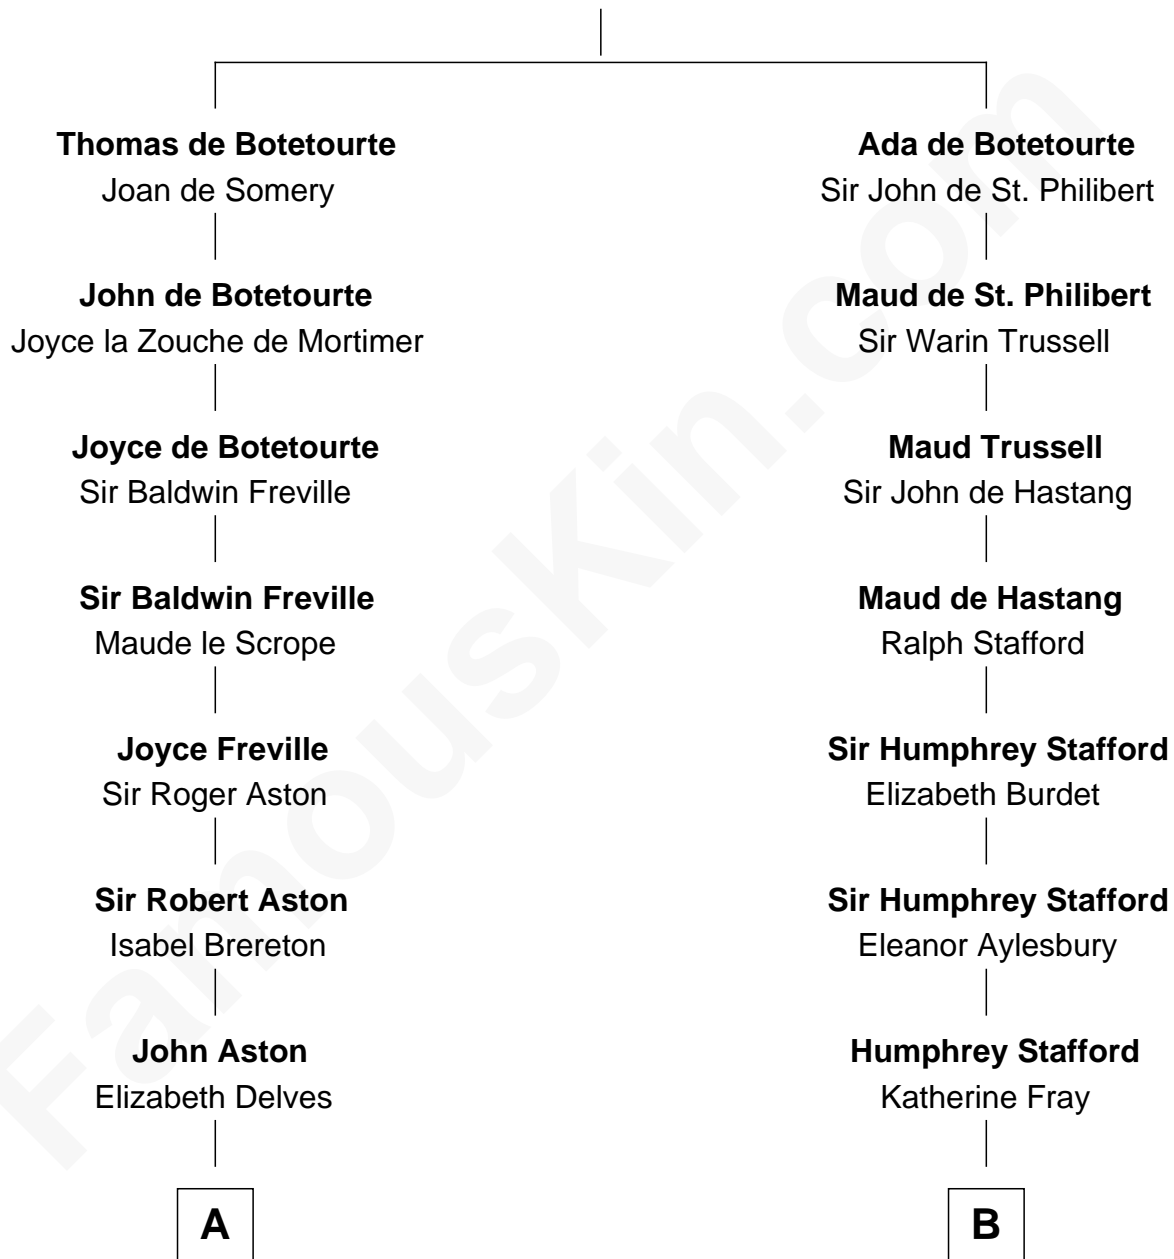

FamousKin.com Relationship Chart of

Dick Clark

Radio and TV Host

21st cousin of

Jimmy Carter

39th U.S. President

John de Botetourte

Maud FitzThomas

C

Julia H. Mudge
George Barnard

George Barnard
Jane Sophia Fuller

Charles Fuller Barnard
Anna May Aldridge

Julia Fuller Barnard
Richard Augustus Clark

Dick Clark
Radio and TV Host

D

Ann Ansley
Wiley Carter

Littleberry Walker Carter
Mary Ann Diligent Seals

William Archibald Carter
Nina Pratt

Earl Carter
Lillian Gordy

Jimmy Carter
39th U.S. President