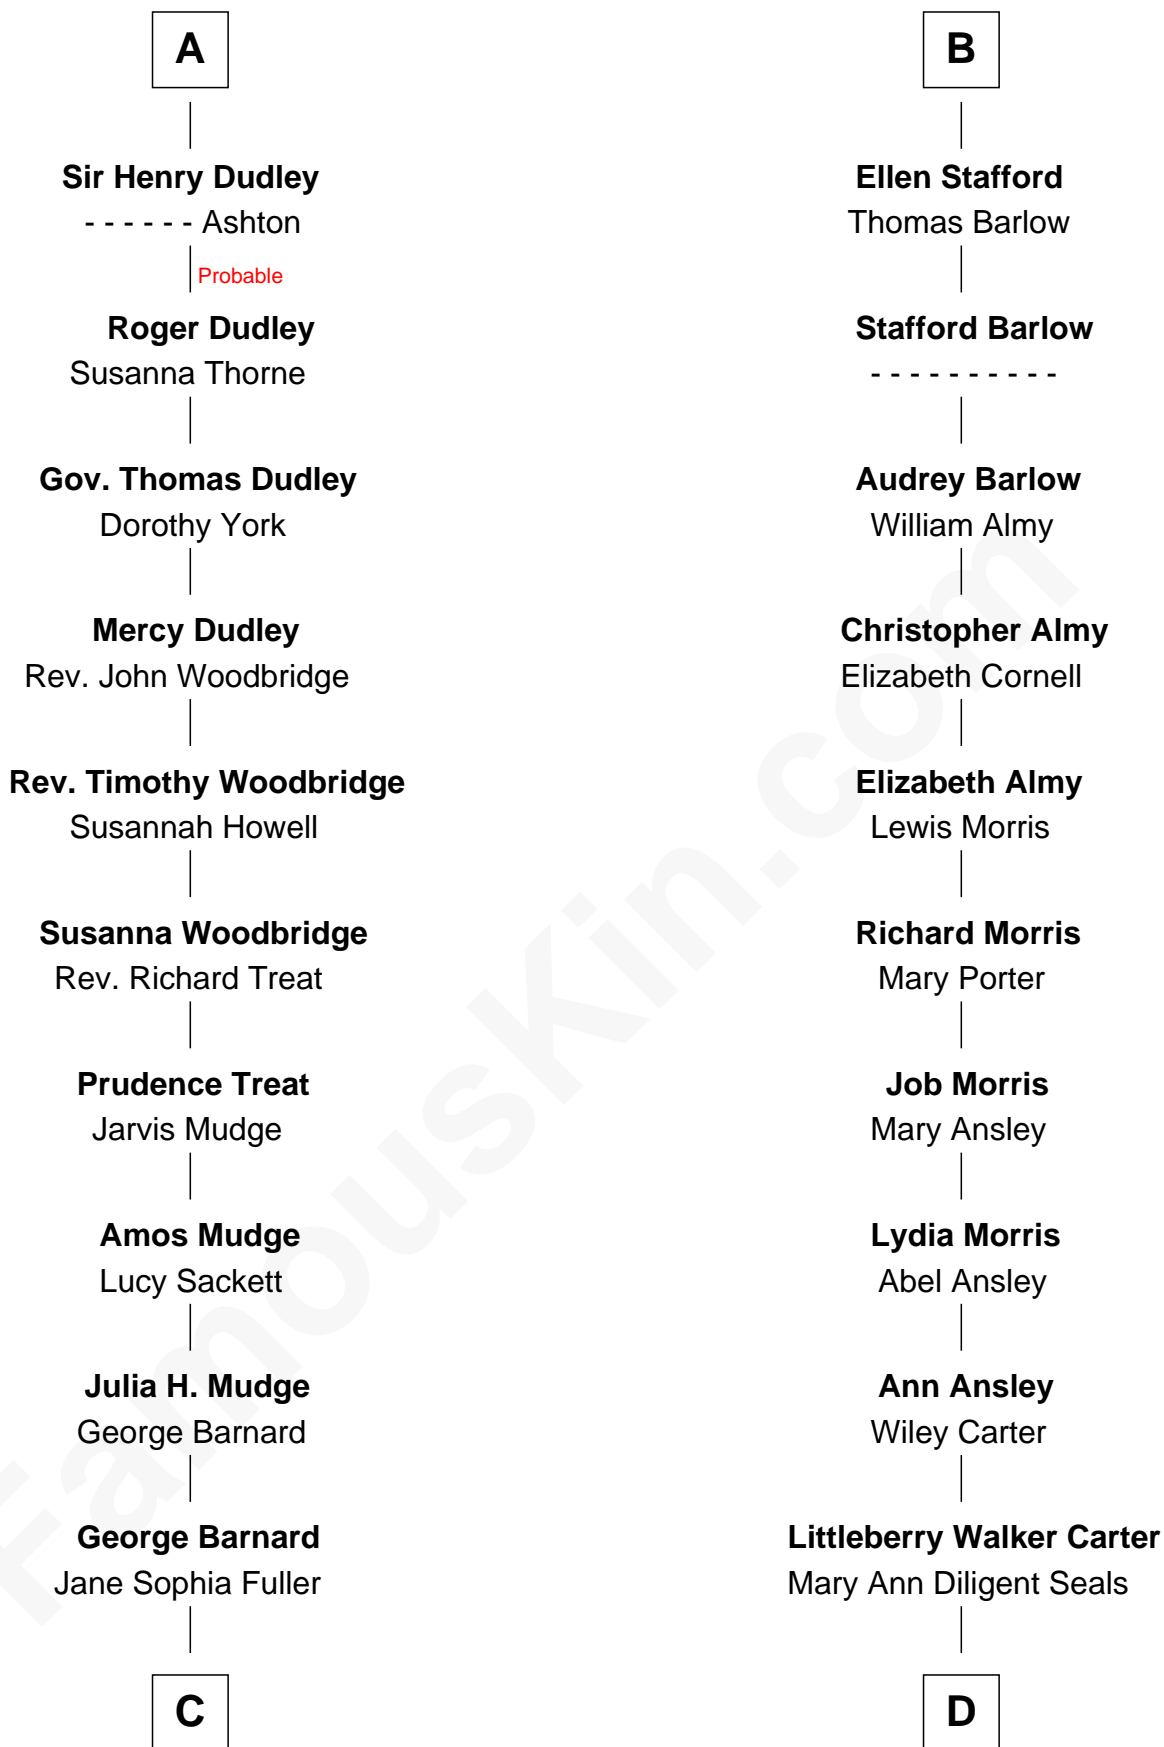

Maud de Hastang

Margaret Grey

Sir William Bonville

Sir Humphrey Stafford

Elizabeth Burdet

William Bonville

Elizabeth Harington

Sir Humphrey Stafford

Eleanor Aylesbury

William Bonville

Katherine Neville

Humphrey Stafford

Katherine Fray

Cecily Bonville

Thomas Grey

Sir Humphrey Stafford

Margaret Fogge

Cecily Grey

Sir John Sutton

Sir Humphrey Stafford

Margaret Tame

A

B

C

Charles Fuller Barnard

Anna May Aldridge

Julia Fuller Barnard

Richard Augustus Clark

Dick Clark

Radio and TV Host

D

William Archibald Carter