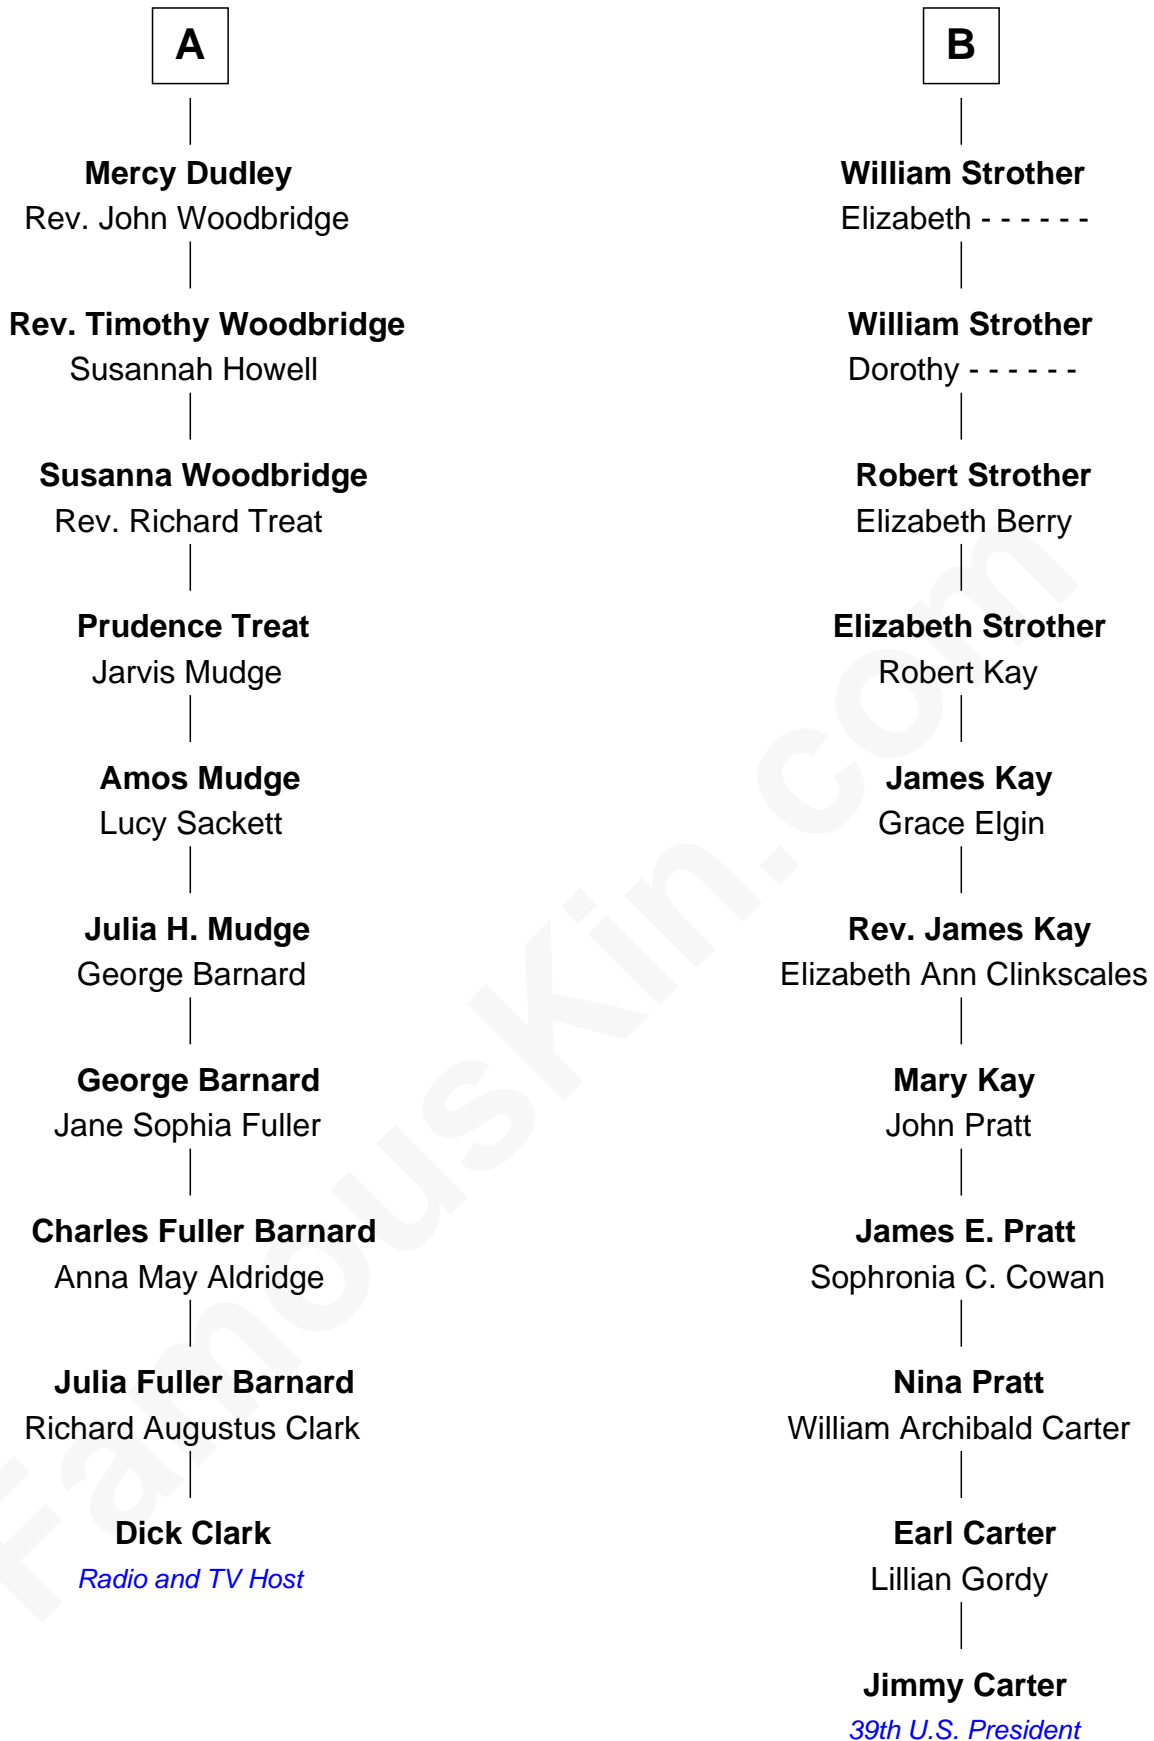

# FamousKin.com Relationship Chart of

**Dick Clark**

*Radio and TV Host*

16th cousin 1 time removed of

**Jimmy Carter**

*39th U.S. President*

**Sir Ralph Neville**

Joan Beaufort

**Katherine Neville**  
Sir Thomas Strangeways

**Joan Strangeways**  
Sir William Willoughby

**Cecily Willoughby**  
Sir Edward Sutton

**Sir John Sutton**  
Cecily Grey

**Sir Henry Dudley**  
----- Ashton

Probable

**Roger Dudley**  
Susanna Thorne

**Gov. Thomas Dudley**  
Dorothy York

**A**

**George Neville**  
Elizabeth Beauchamp

**Sir Henry Neville**  
Joan Bouchier

**Sir Richard Neville**  
Anne Stafford

**Dorothy Neville**  
Sir John Dawney

**Anne Dawney**  
Sir George Conyers

**Sir John Conyers**  
Agnes Bowes

**Eleanor Conyers**  
Lancelot Strother

**B**

Dick Clark photo by [Alan Light](#) ([CC BY 2.0](#))