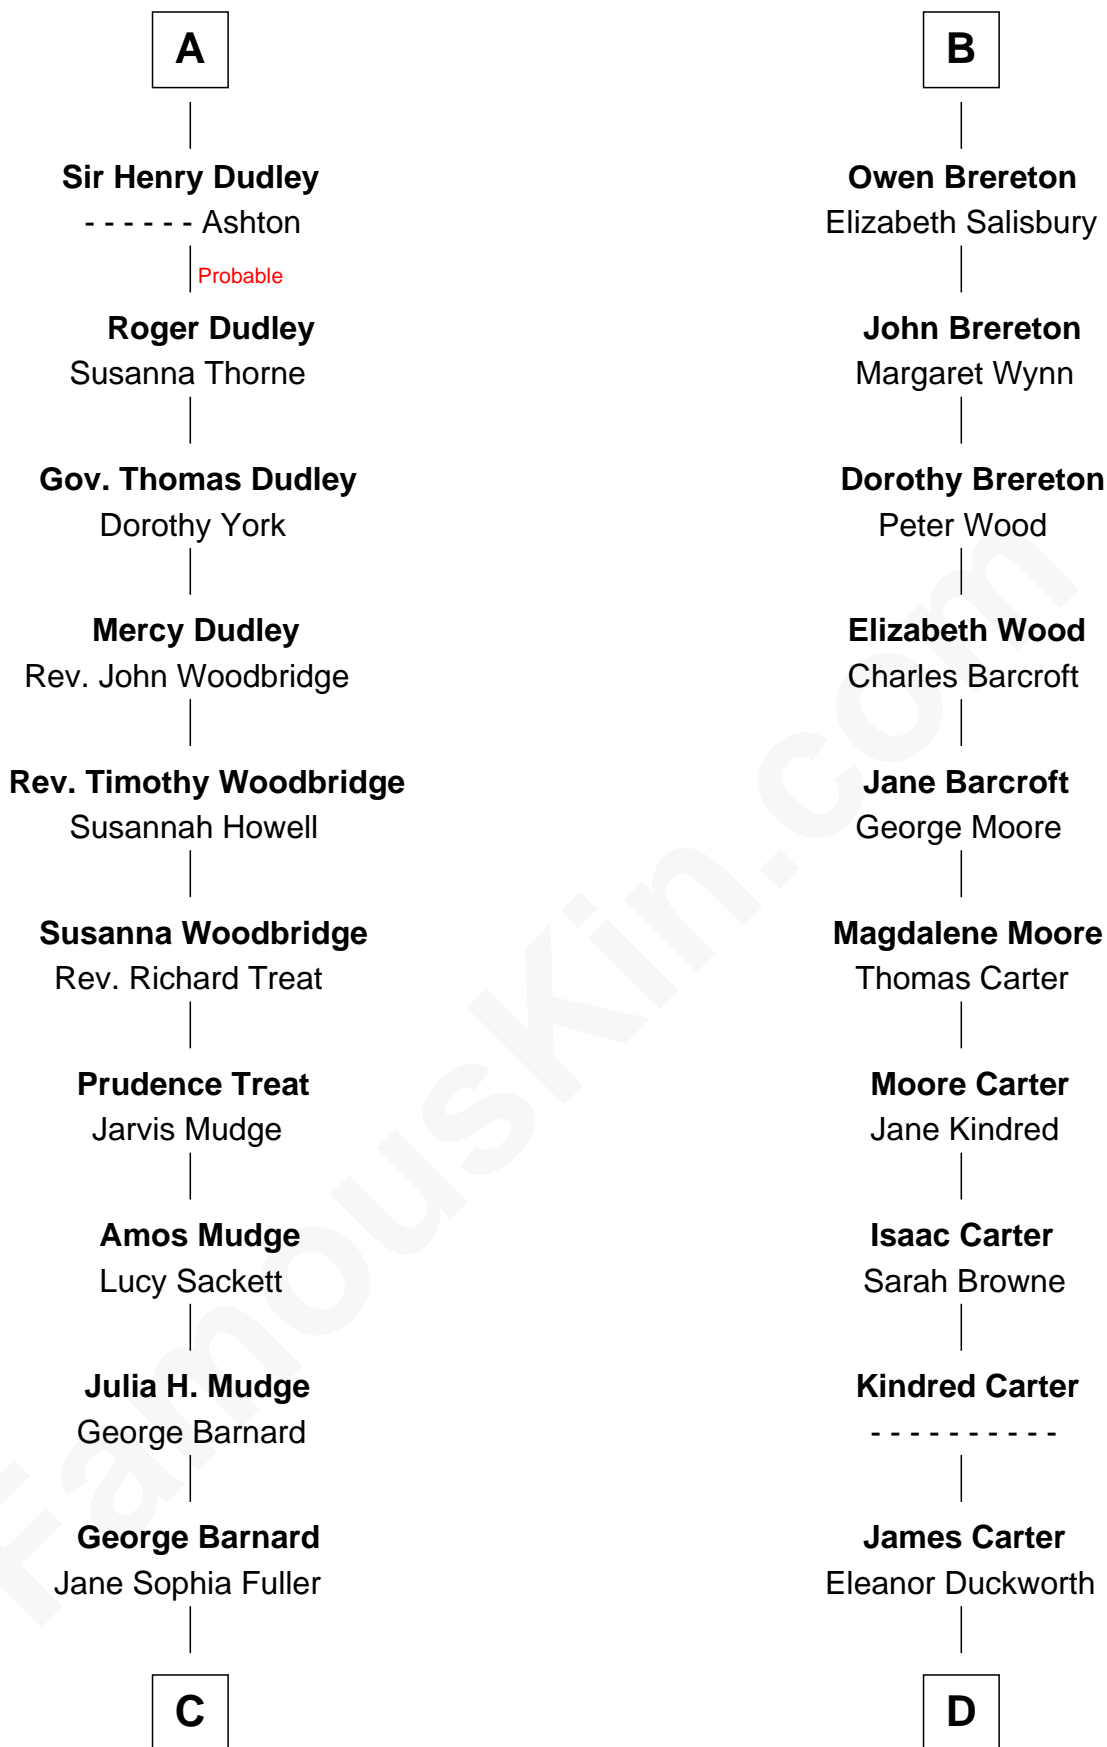

FamousKin.com Relationship Chart of

Dick Clark

Radio and TV Host

19th cousin 2 times removed of

Jimmy Carter

39th U.S. President

Sir Robert de Holland

Maude la Zouche

C

Charles Fuller Barnard

Anna May Aldridge

Julia Fuller Barnard

Richard Augustus Clark

Dick Clark

Radio and TV Host

D

Wiley Carter

Ann Ansley

Littleberry Walker Carter

Mary Ann Diligent Seals

William Archibald Carter

Nina Pratt

Earl Carter

Lillian Gordy