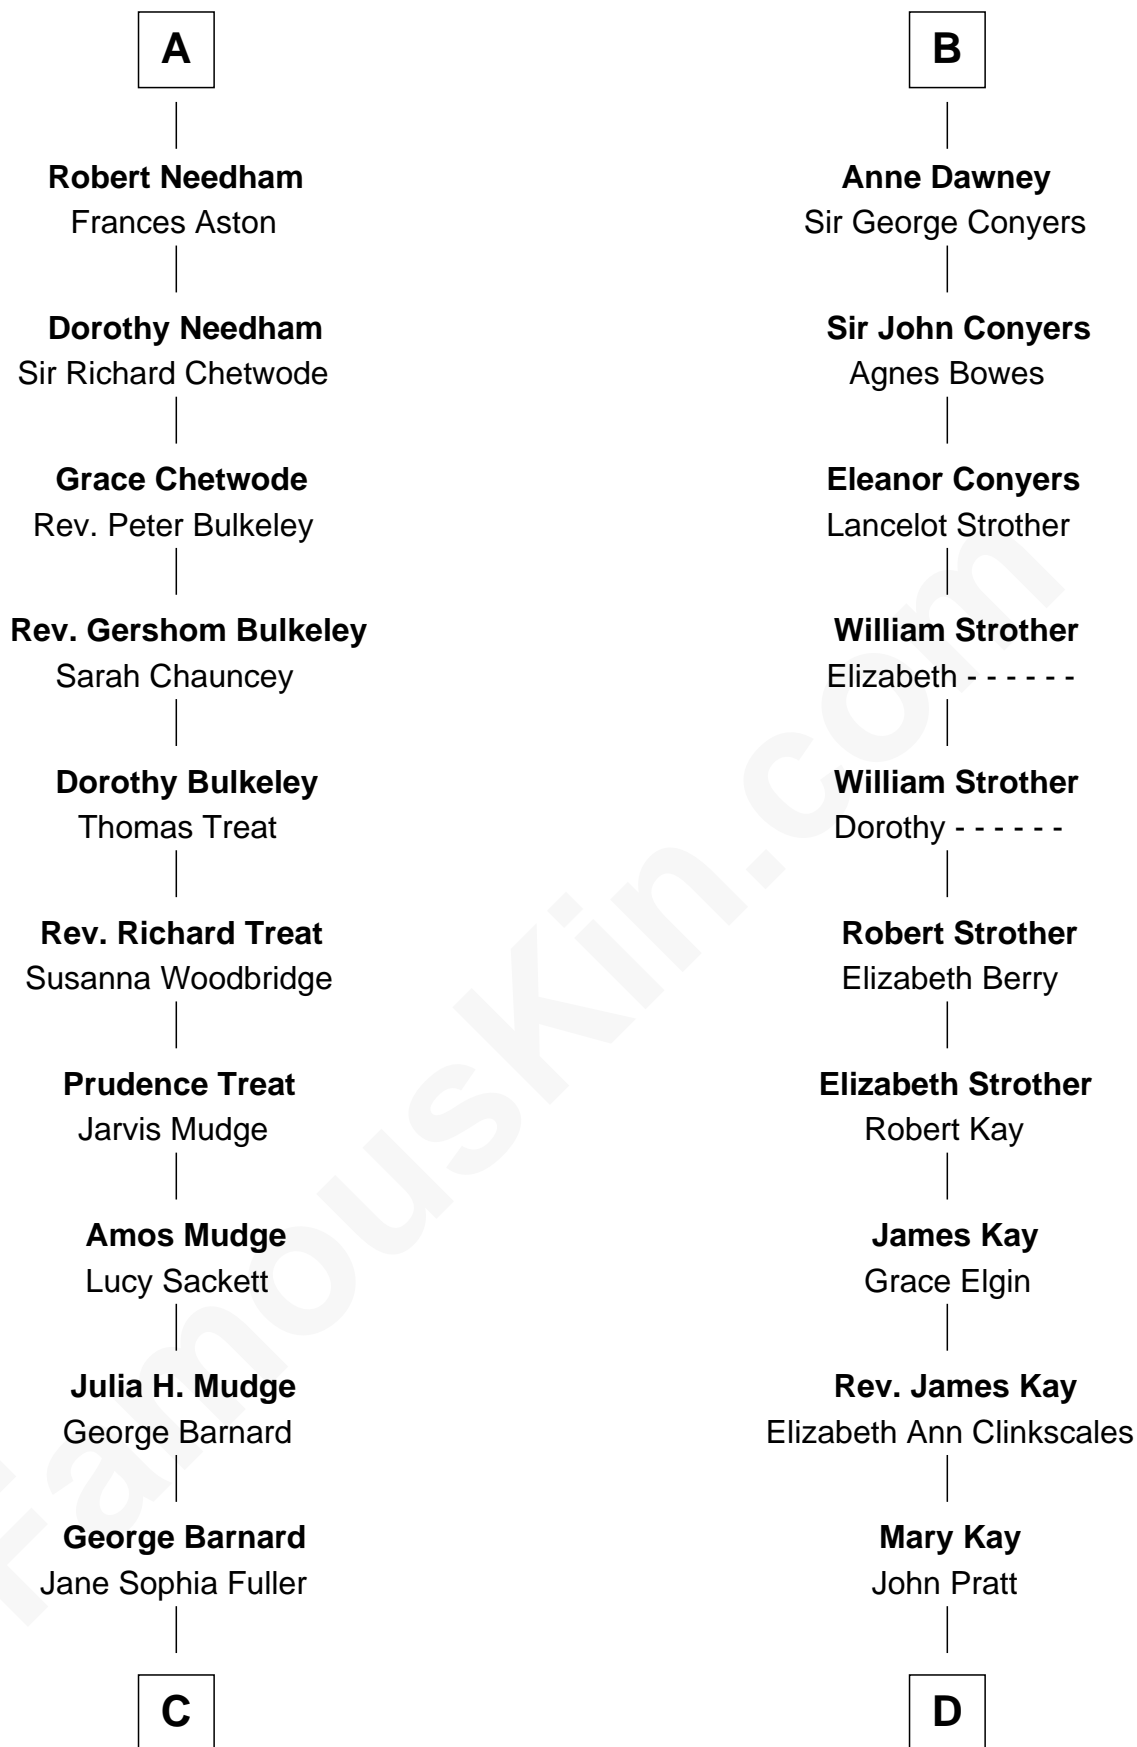

# FamousKin.com Relationship Chart of

**Dick Clark**

*Radio and TV Host*

19th cousin 1 time removed of

**Jimmy Carter**

*39th U.S. President*

**Sir William de Bohun**  
Elizabeth de Badlesmere

**C**

**Charles Fuller Barnard**

Anna May Aldridge

**Julia Fuller Barnard**

Richard Augustus Clark

**Dick Clark**

*Radio and TV Host*

**D**

**James E. Pratt**

Sophonra C. Cowan

**Nina Pratt**

William Archibald Carter

**Earl Carter**

Lillian Gordy

**Jimmy Carter**

*39th U.S. President*