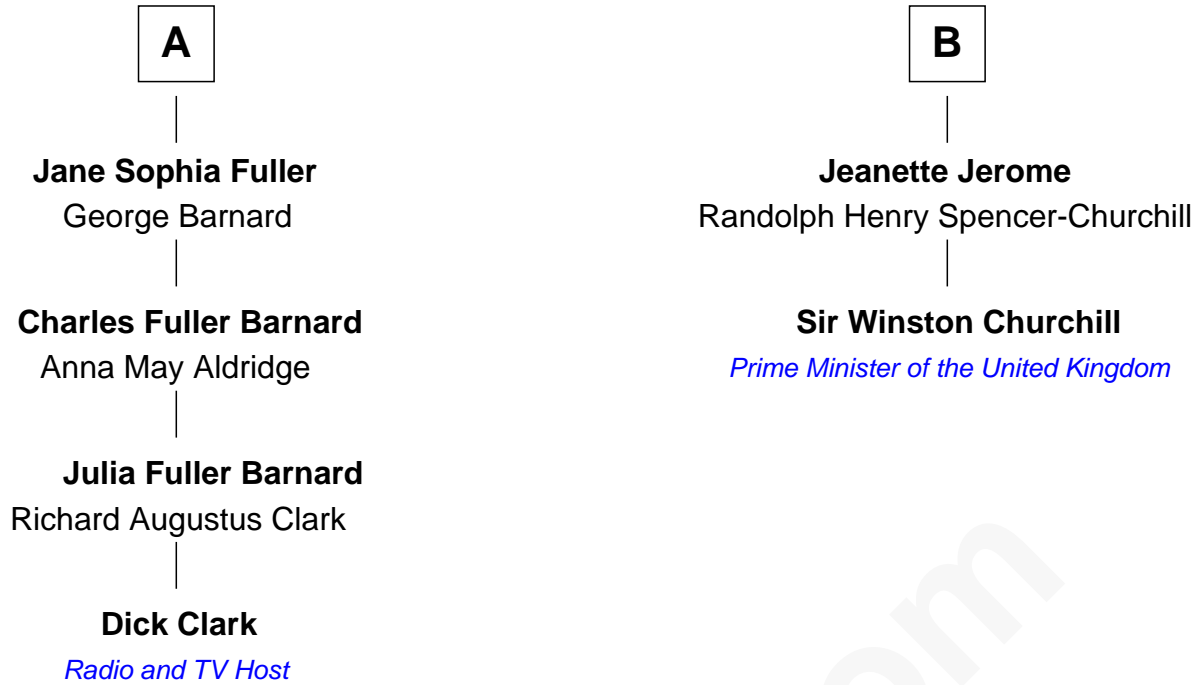

# FamousKin.com Relationship Chart of

**Dick Clark**

*Radio and TV Host*

8th cousin 2 times removed of

**Sir Winston Churchill**

*Prime Minister of the United Kingdom*

FamousKin.com