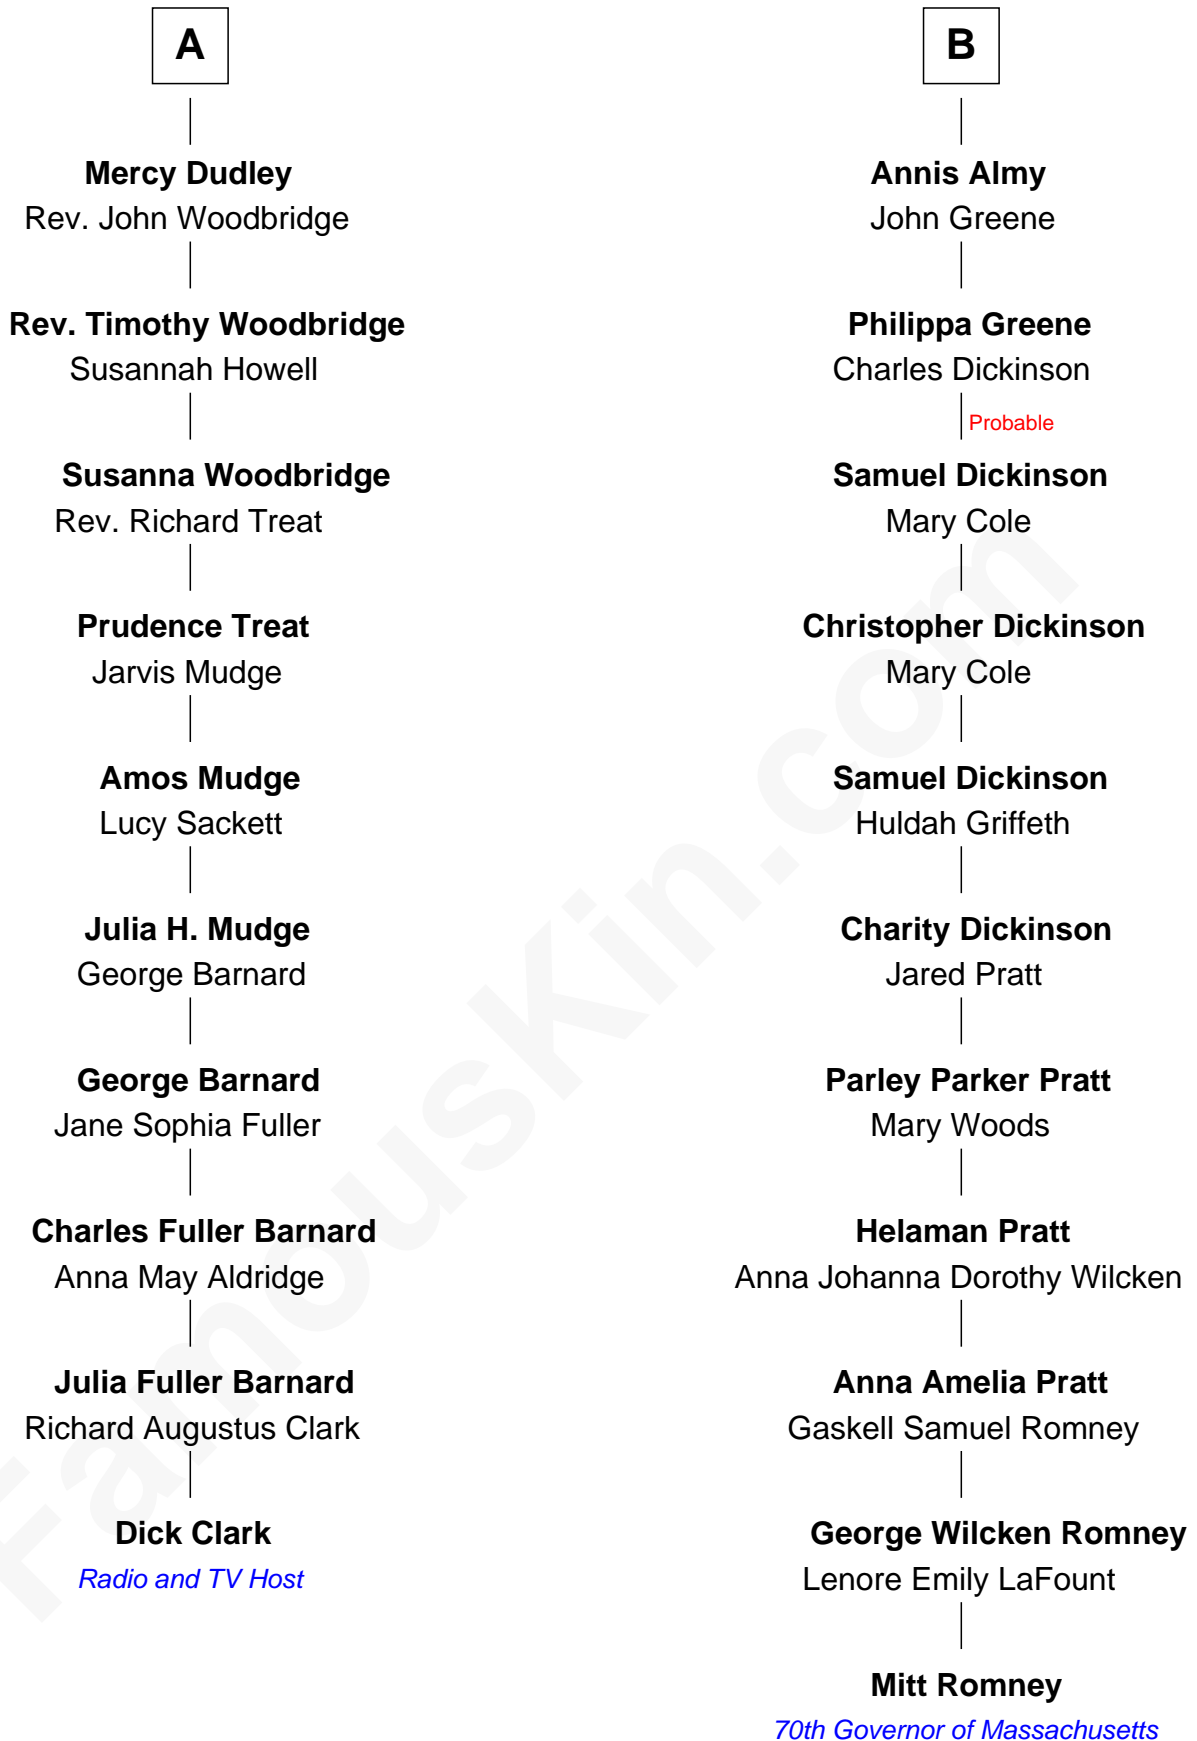

**Gov. Thomas Dudley**  
Dorothy York

**A**

**Joan Woodville**

William Haute

**Alice Haute**

Sir John Fogge

**Margaret Fogge**  
Sir Humphrey Stafford

**Sir Humphrey Stafford**  
Margaret Tame

**Ellen Stafford**  
Thomas Barlow

**Stafford Barlow**  
-----

**Audrey Barlow**  
William Almy

**B**

Dick Clark photo by [Alan Light](#) (CC BY 2.0)

Mitt Romney photo by [Gage Skidmore](#) (CC BY-SA 3.0)