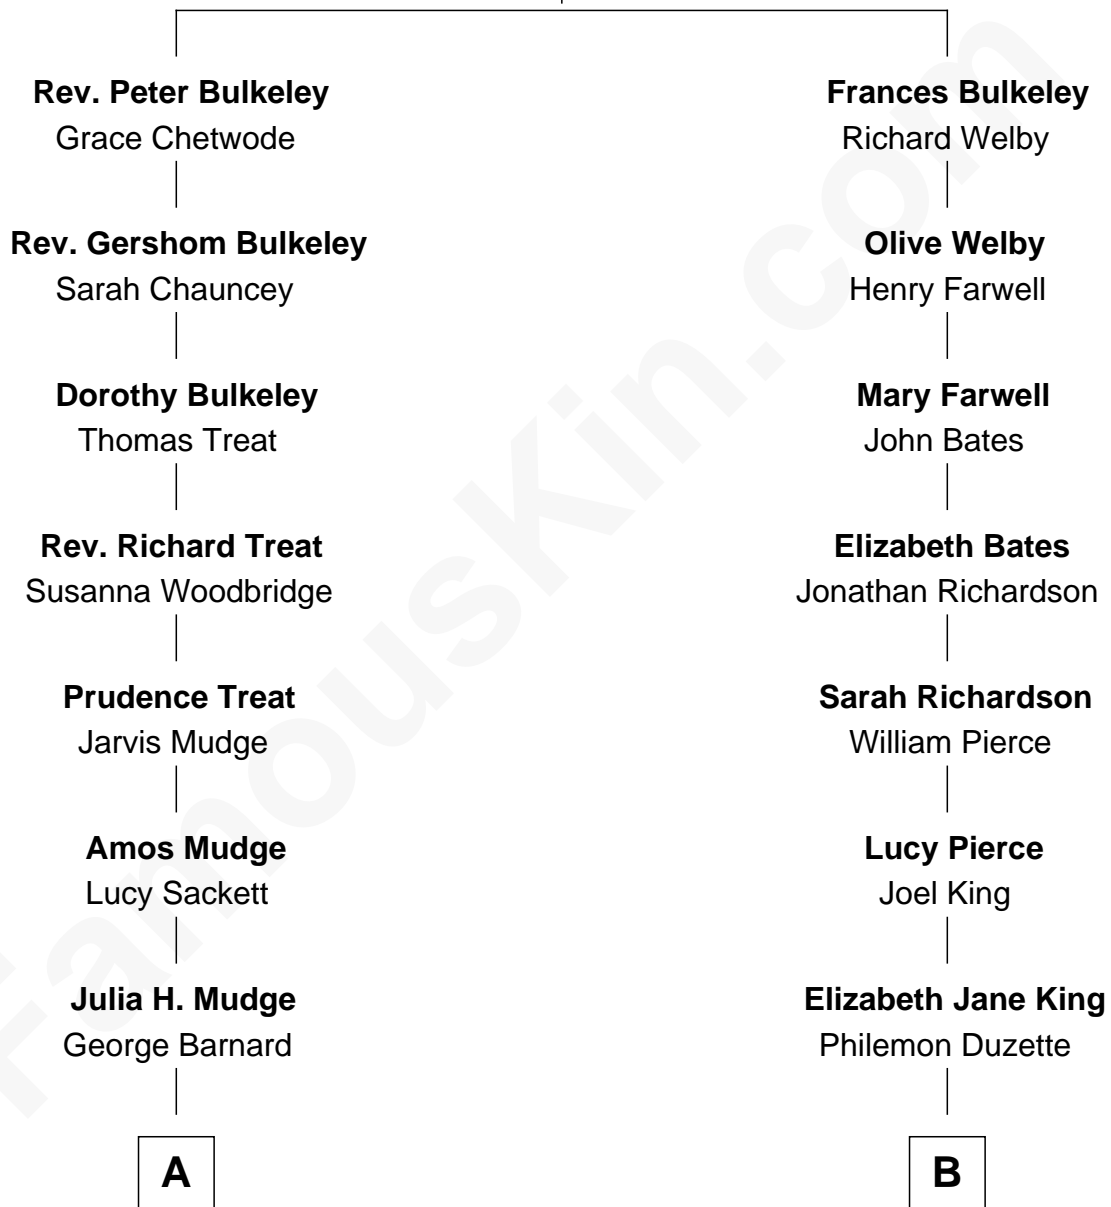

FamousKin.com Relationship Chart of

Dick Clark

Radio and TV Host

10th cousin 1 time removed of

Mitt Romney

70th Governor of Massachusetts

Rev. Edward Bulkeley

Olive Irby

A

George Barnard
Jane Sophia Fuller

Charles Fuller Barnard
Anna May Aldridge

Julia Fuller Barnard
Richard Augustus Clark

Dick Clark
Radio and TV Host

B

Clarissa Minerva Duzette
Lewis Robison

Charles Edward Robison
Rosetta Mary Berry

Alma Luella Robison
Harold Arundel LaFount

Lenore Emily LaFount
George Wilcken Romney

Mitt Romney
70th Governor of Massachusetts