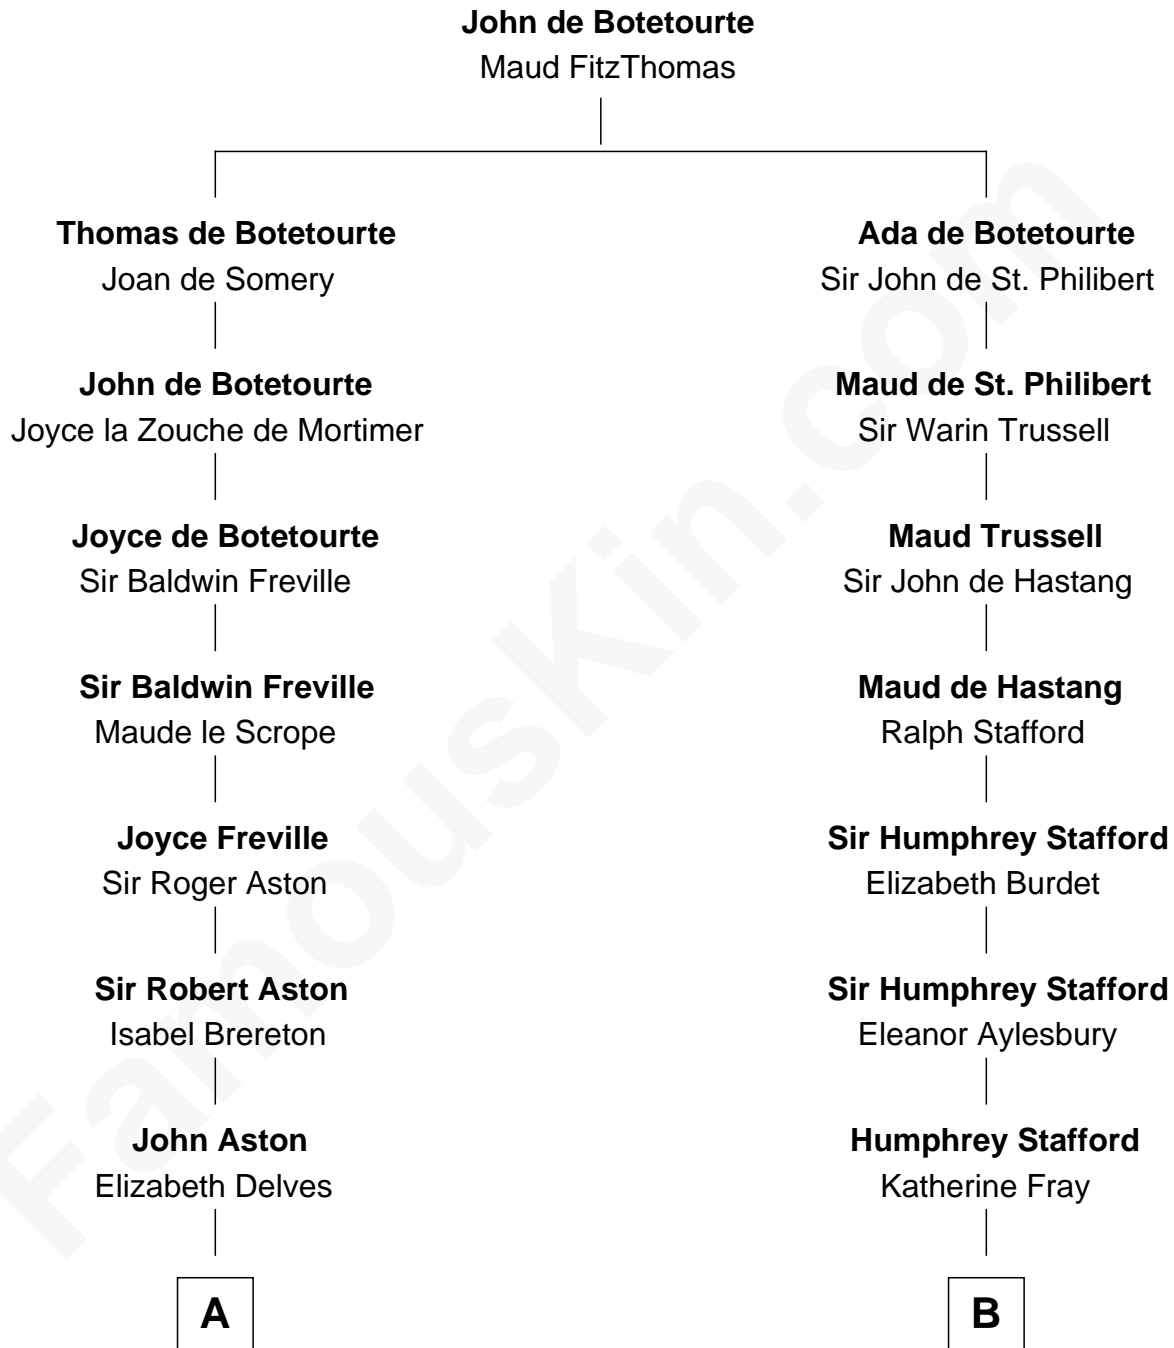

# FamousKin.com Relationship Chart of

**Dick Clark**

*Radio and TV Host*

21st cousin of

**George Romney**

*43rd Governor of Michigan*

**C**

**Julia H. Mudge**  
George Barnard

**George Barnard**  
Jane Sophia Fuller

**Charles Fuller Barnard**  
Anna May Aldridge

**Julia Fuller Barnard**  
Richard Augustus Clark

**Dick Clark**  
*Radio and TV Host*

**D**

**Charity Dickinson**  
Jared Pratt

**Parley Parker Pratt**  
Mary Woods

**Helaman Pratt**  
Anna Johanna Dorothy Wilcken

**Anna Amelia Pratt**  
Gaskell Samuel Romney

**George Romney**  
*43rd Governor of Michigan*