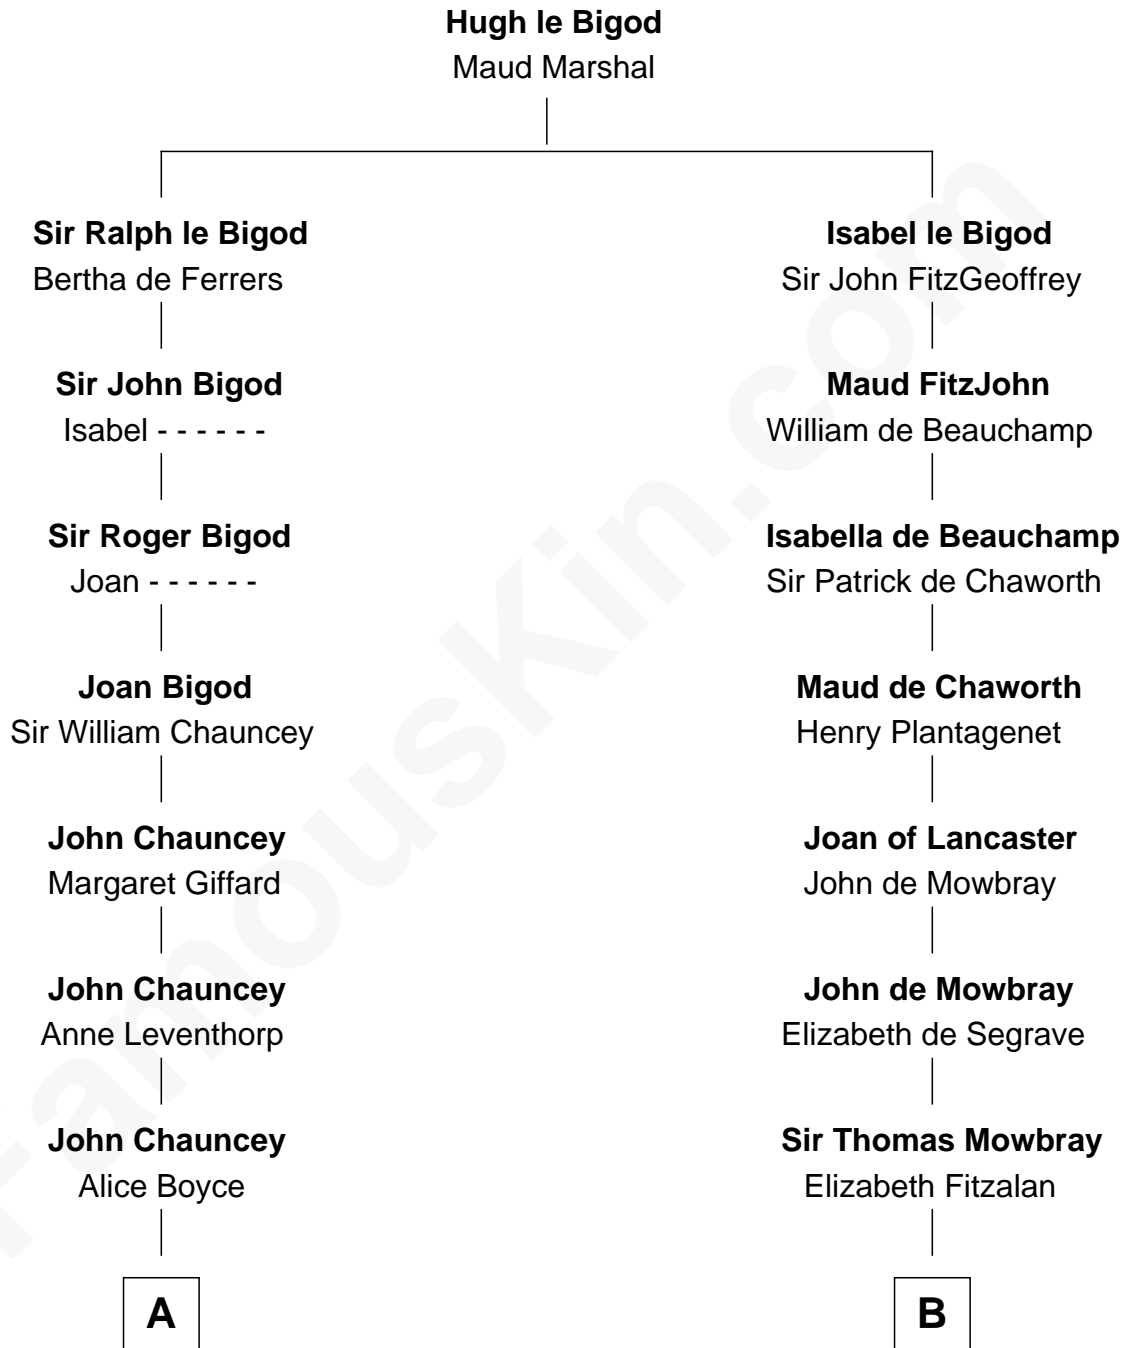

FamousKin.com Relationship Chart of

Dick Clark

Radio and TV Host

20th cousin 1 time removed of

Francis Scott Key

Author of "The Star Spangled Banner"

C

George Barnard
Jane Sophia Fuller

Charles Fuller Barnard
Anna May Aldridge

Julia Fuller Barnard
Richard Augustus Clark

Dick Clark
Radio and TV Host

D

Anne Knipe
Michael Arnold

Alicia Arnold
John Ross

Ann Arnold Ross
Frances Key

John Ross Key
Anne Phebe Penn Dagworthy Charlton

Francis Scott Key
Author of "The Star Spangled Banner"