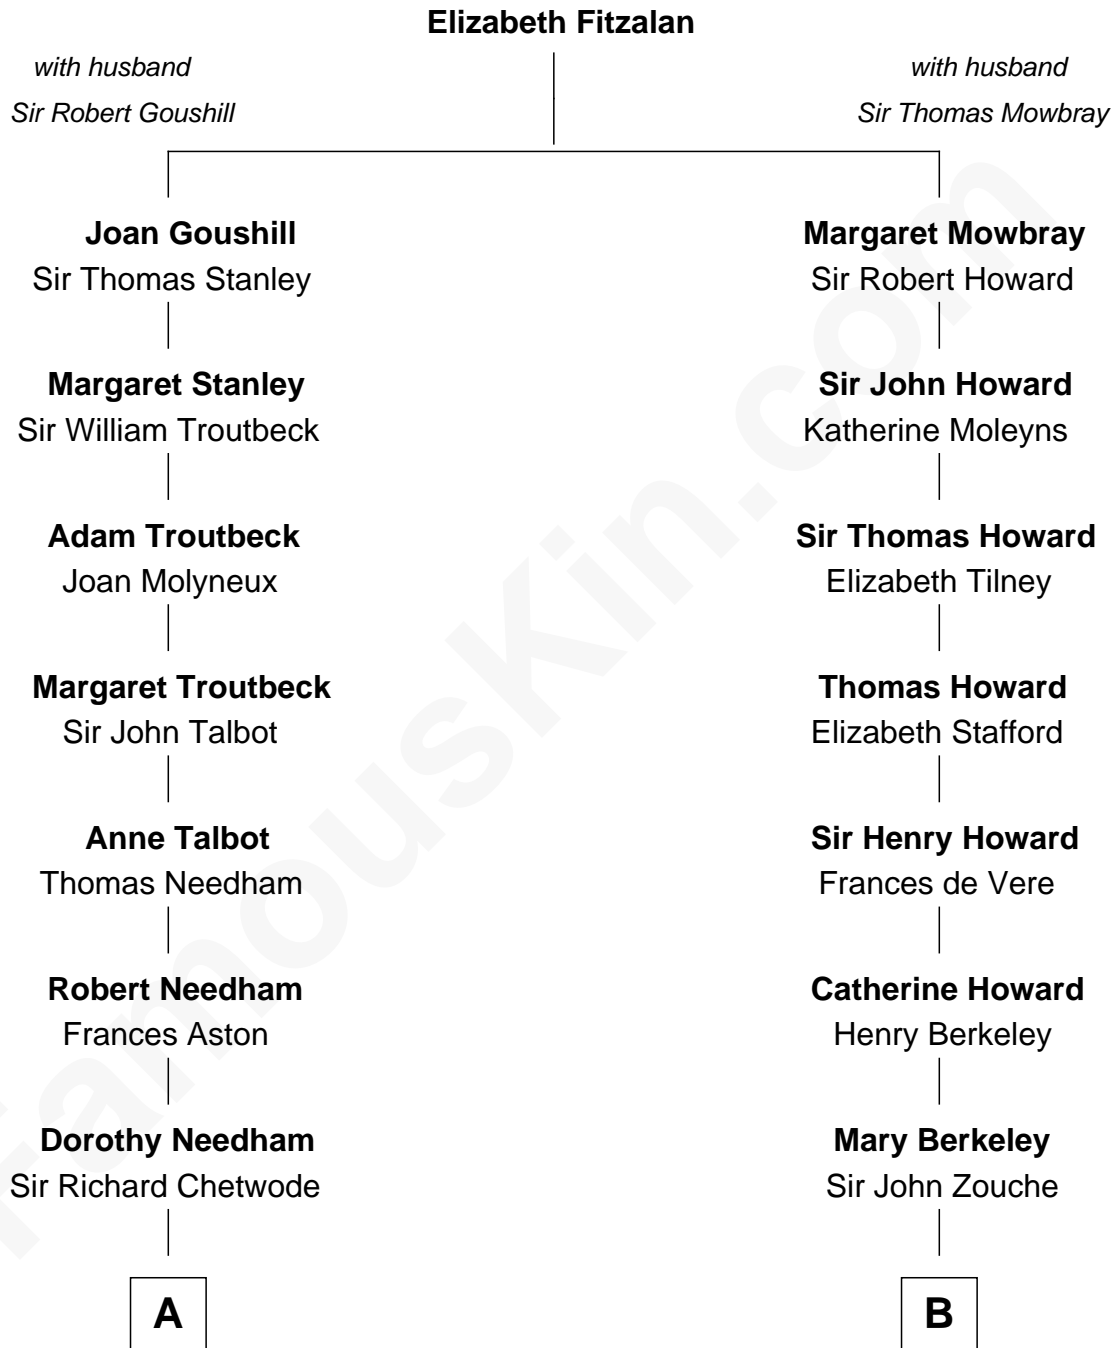

FamousKin.com Relationship Chart of

Dick Clark

Radio and TV Host

14th cousin 3 times removed of

Francis Scott Key

Author of "The Star Spangled Banner"

A

Grace Chetwode
Rev. Peter Bulkeley