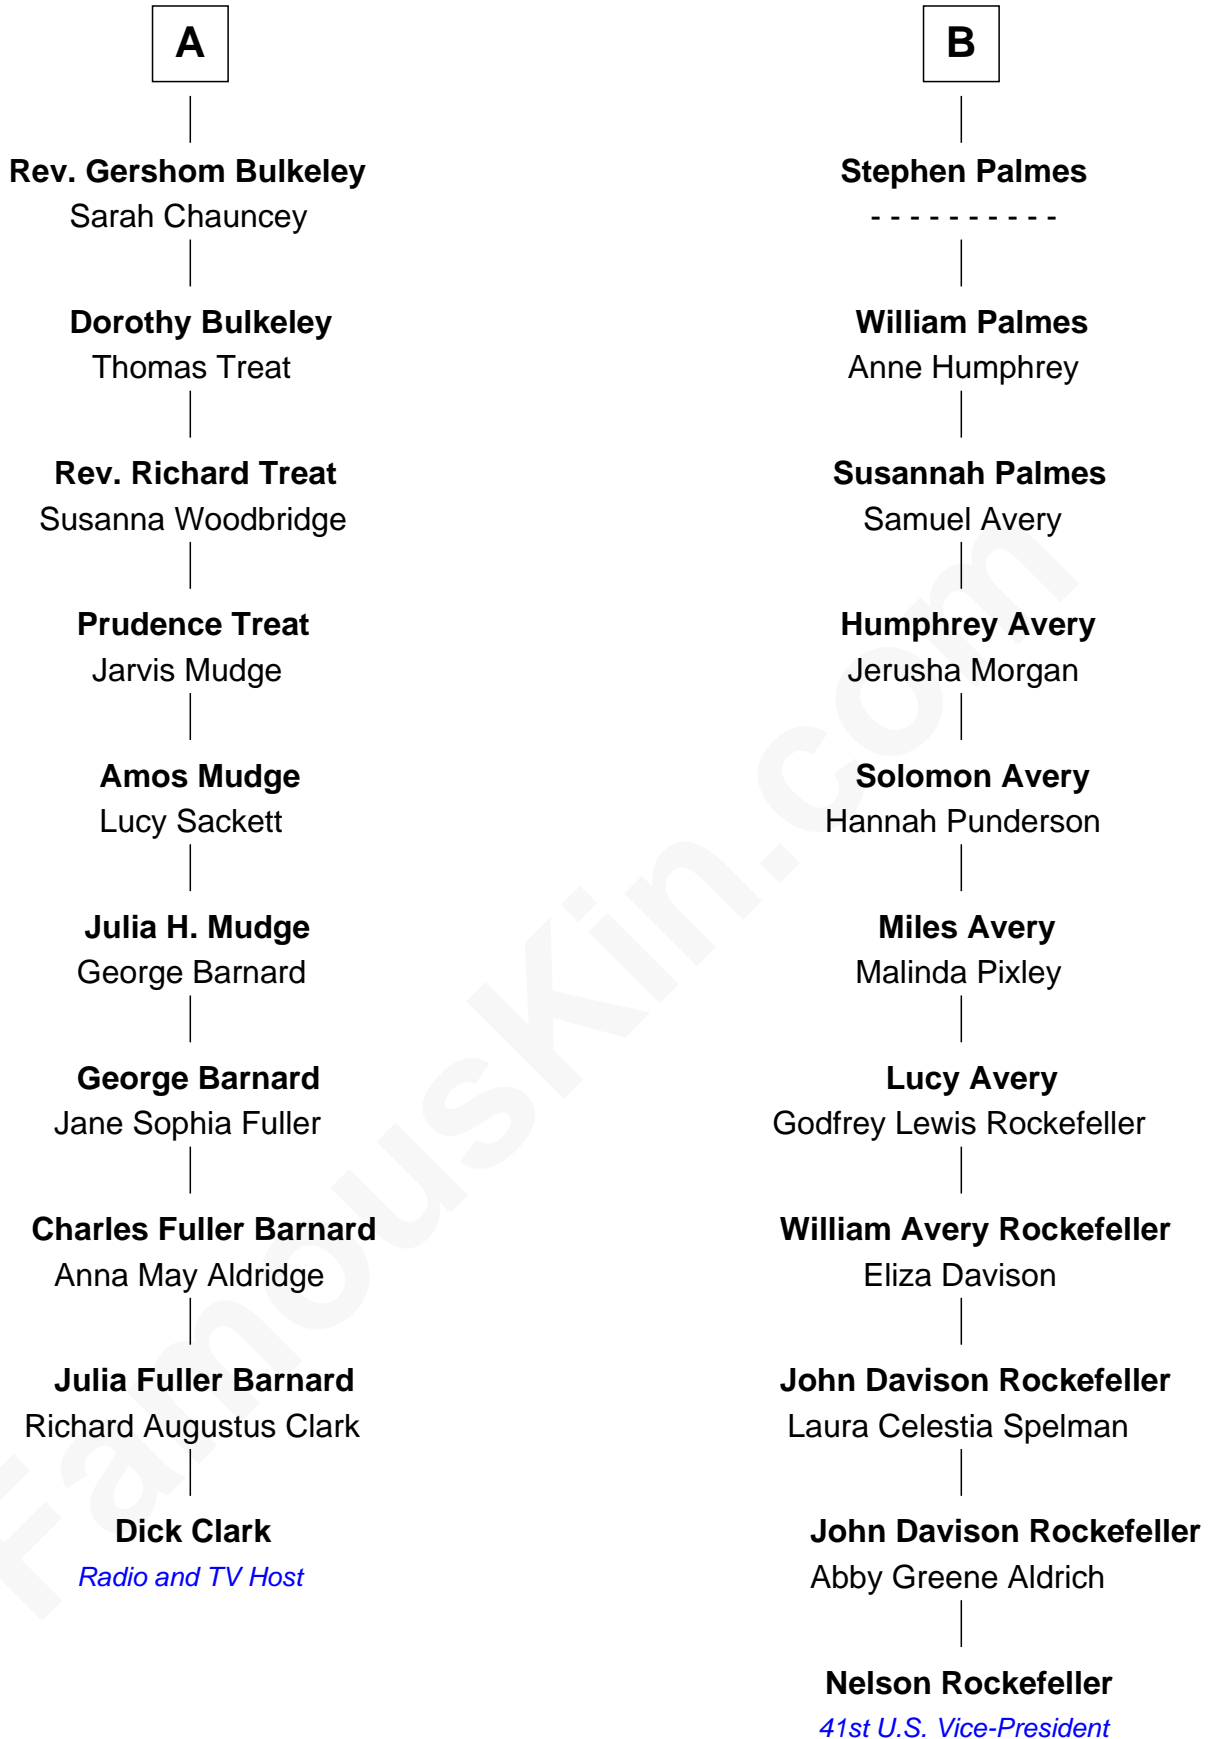

FamousKin.com Relationship Chart of

Dick Clark

Radio and TV Host

16th cousin 1 time removed of

Nelson Rockefeller

41st U.S. Vice-President

James Butler
Joan Beauchamp

Dick Clark photo by [Alan Light](#) (CC BY 2.0)