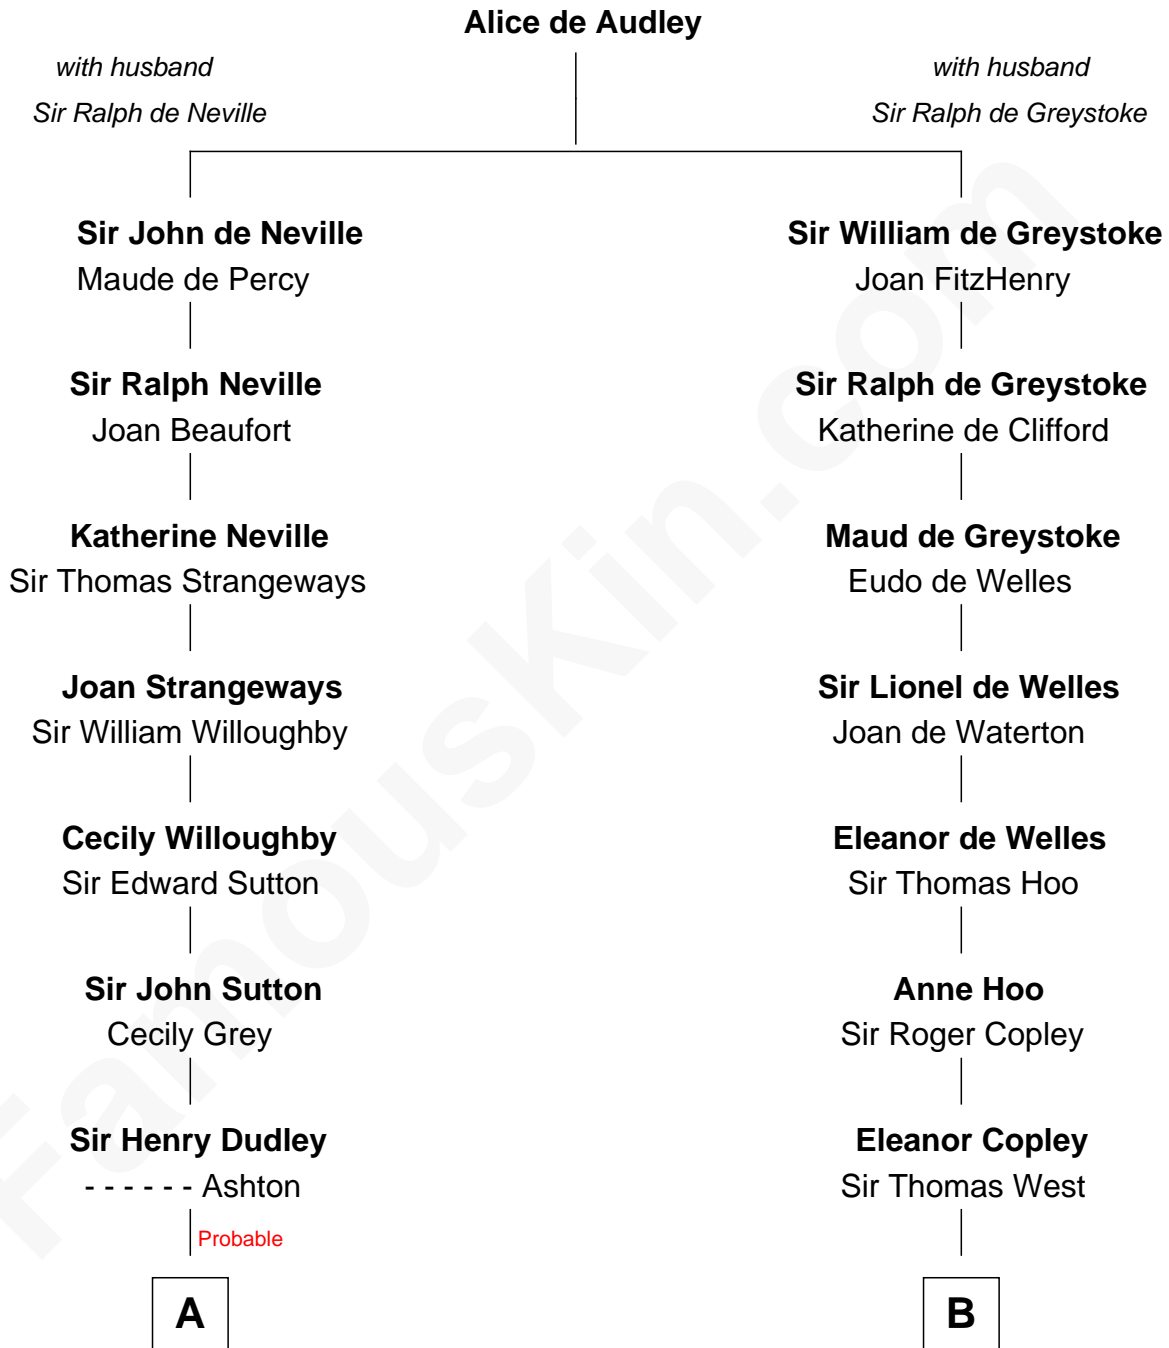

# FamousKin.com Relationship Chart of

**Dick Clark**

*Radio and TV Host*

18th cousin 3 times removed of

**Nelson Rockefeller**

*41st U.S. Vice-President*

**C**

**Julia Fuller Barnard**  
Richard Augustus Clark

**Dick Clark**  
*Radio and TV Host*

**D**

**Lucy Avery**  
Godfrey Lewis Rockefeller

**William Avery Rockefeller**  
Eliza Davison

**John Davison Rockefeller**  
Laura Celestia Spelman

**John Davison Rockefeller**  
Abby Greene Aldrich

**Nelson Rockefeller**  
*41st U.S. Vice-President*