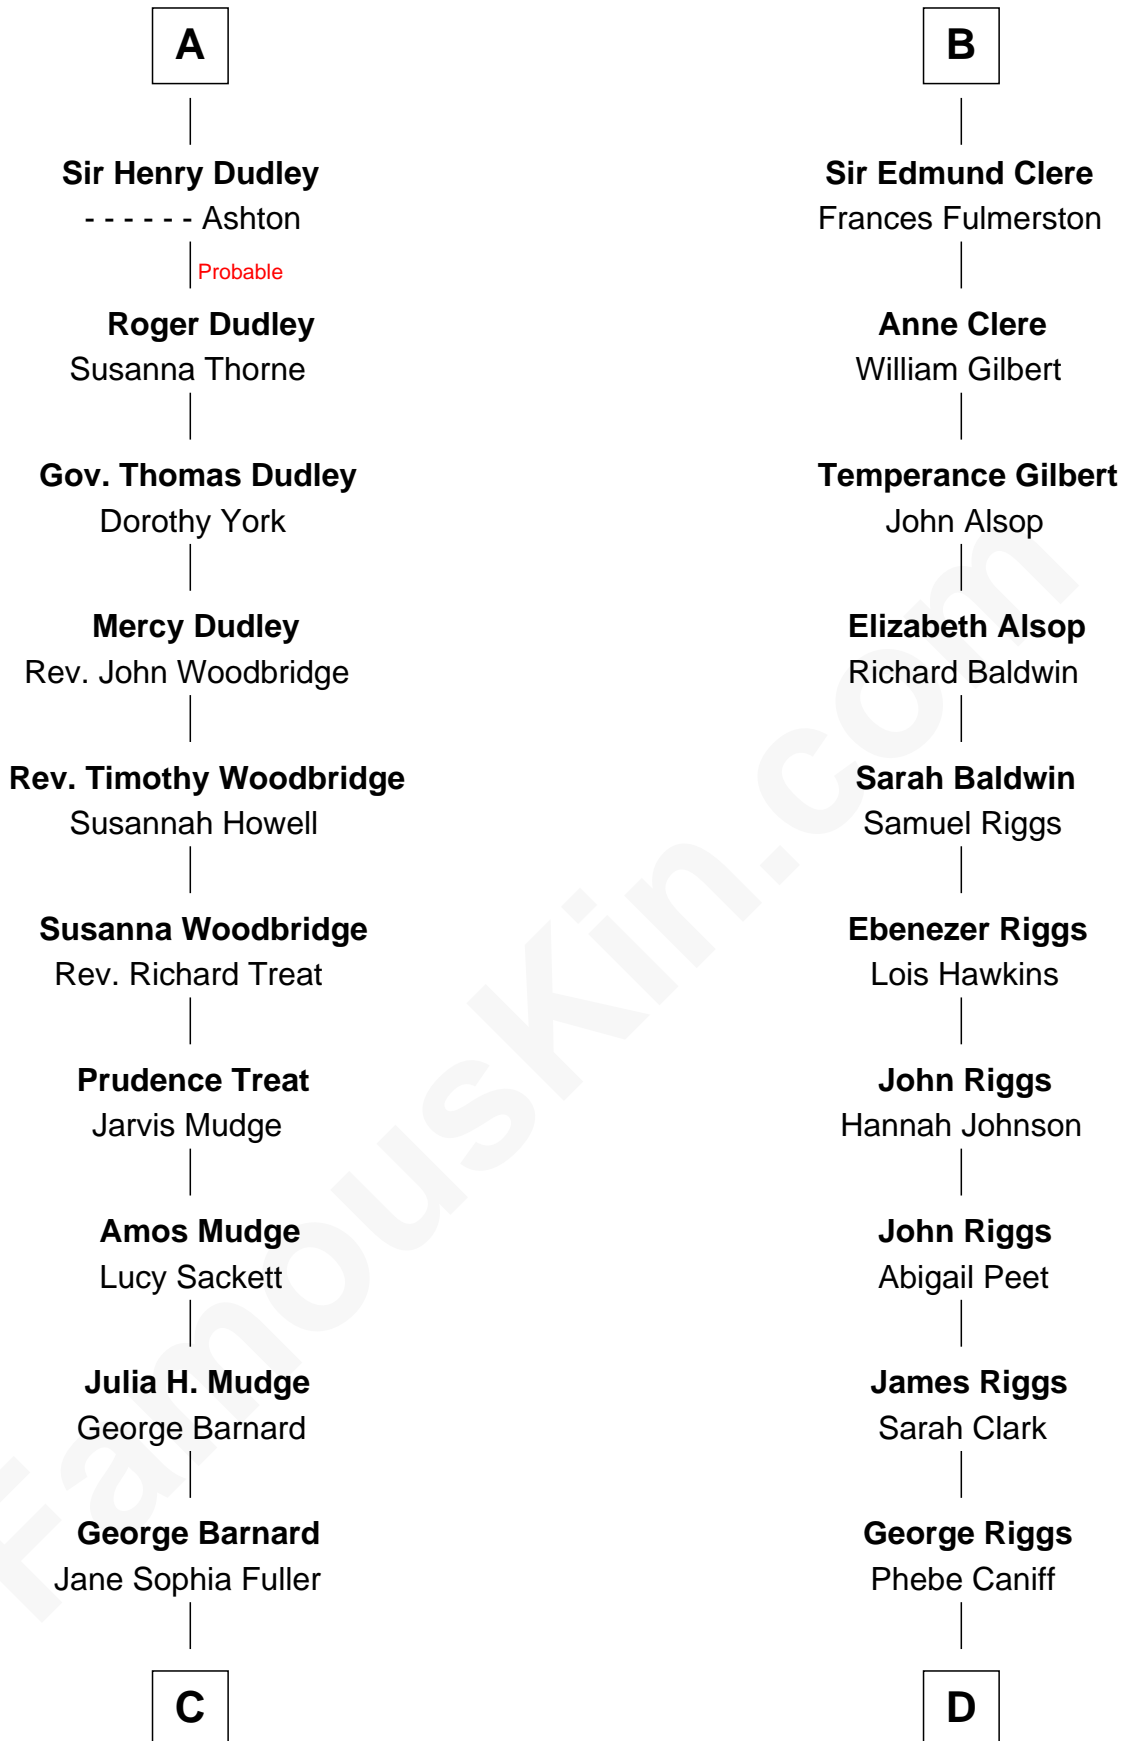

FamousKin.com Relationship Chart of

Dick Clark

Radio and TV Host

19th cousin 1 time removed of

Mamie (Doud) Eisenhower

First Lady of President Dwight Eisenhower

C

Charles Fuller Barnard

Anna May Aldridge

Julia Fuller Barnard

Richard Augustus Clark

Dick Clark

Radio and TV Host

D

Maria Riggs

Eli Doud

Royal Houghton Doud

Mary Cornelia Sheldon

John Sheldon Doud

Elivera Mathilda Carlson

Mamie (Doud) Eisenhower

First Lady of Dwight Eisenhower