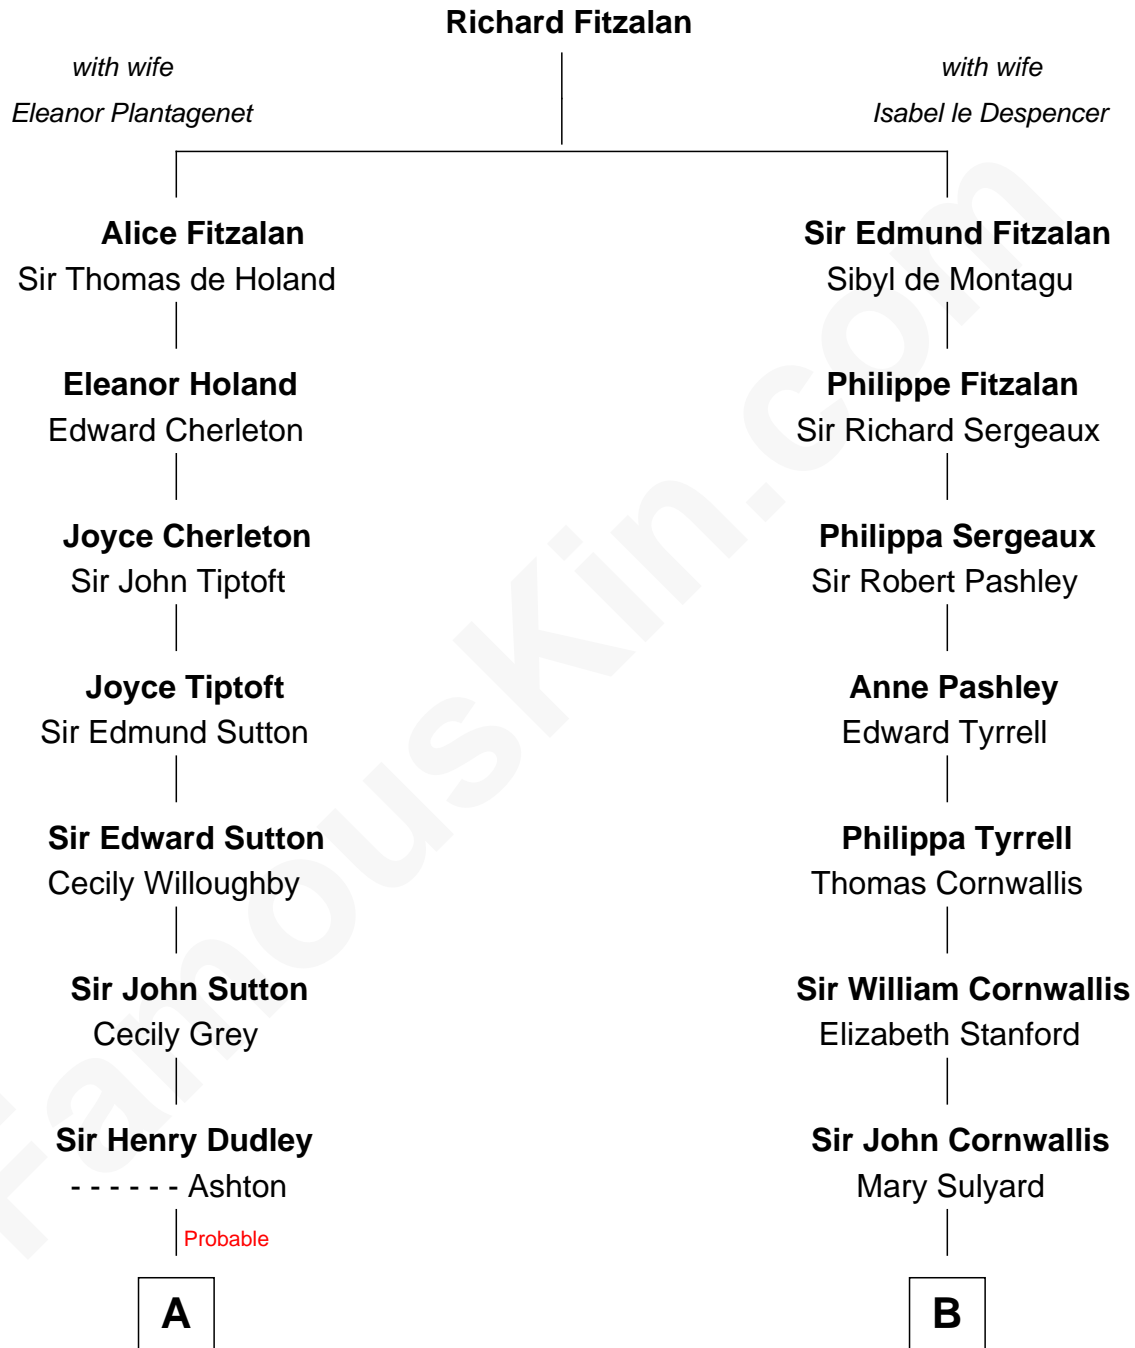

FamousKin.com Relationship Chart of

Dick Clark

Radio and TV Host

18th cousin of

Ellen Louise (Axson) Wilson

First Lady of President Woodrow Wilson

C

Julia Fuller Barnard
Richard Augustus Clark

Dick Clark
Radio and TV Host

D

Rev. Samuel Edward Axson
Margaret Jane Hoyt

Ellen Louise (Axson) Wilson
First Lady of Woodrow Wilson

FamousKin.com