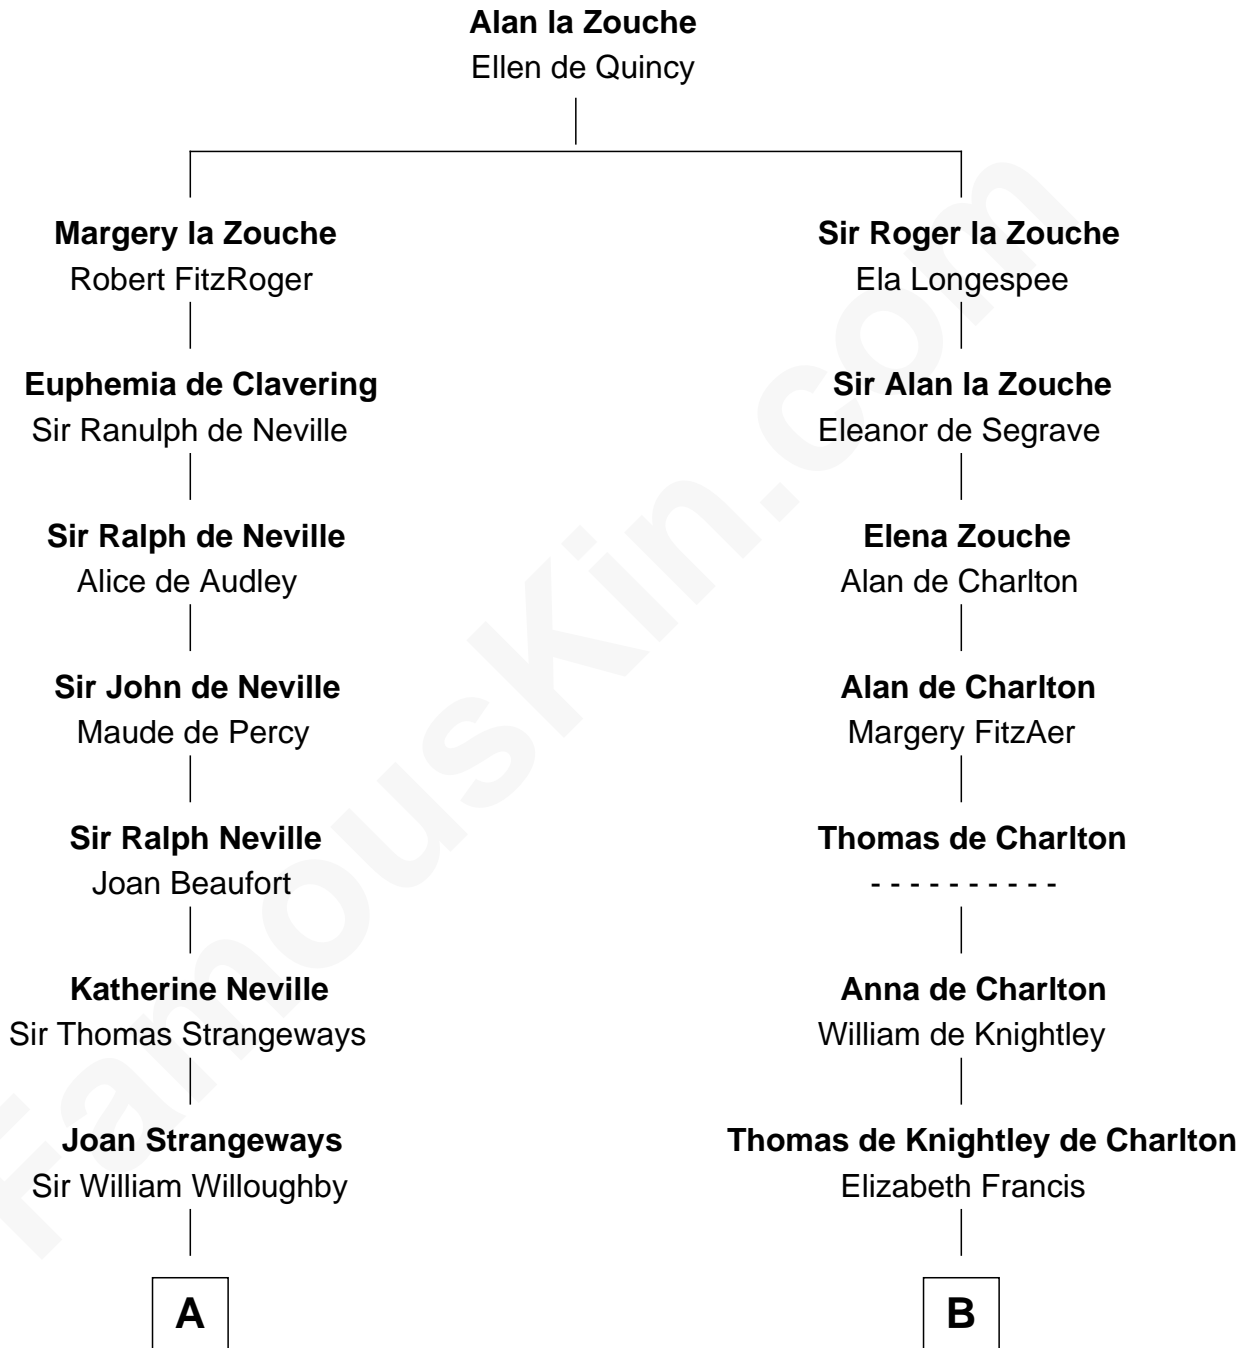

FamousKin.com Relationship Chart of

Dick Clark

Radio and TV Host

17th cousin 4 times removed of

Samuel Prescott

Completed Paul Revere's Midnight Ride

C

Julia H. Mudge

George Barnard

George Barnard

Jane Sophia Fuller

Charles Fuller Barnard

Anna May Aldridge

Julia Fuller Barnard

Richard Augustus Clark

Dick Clark