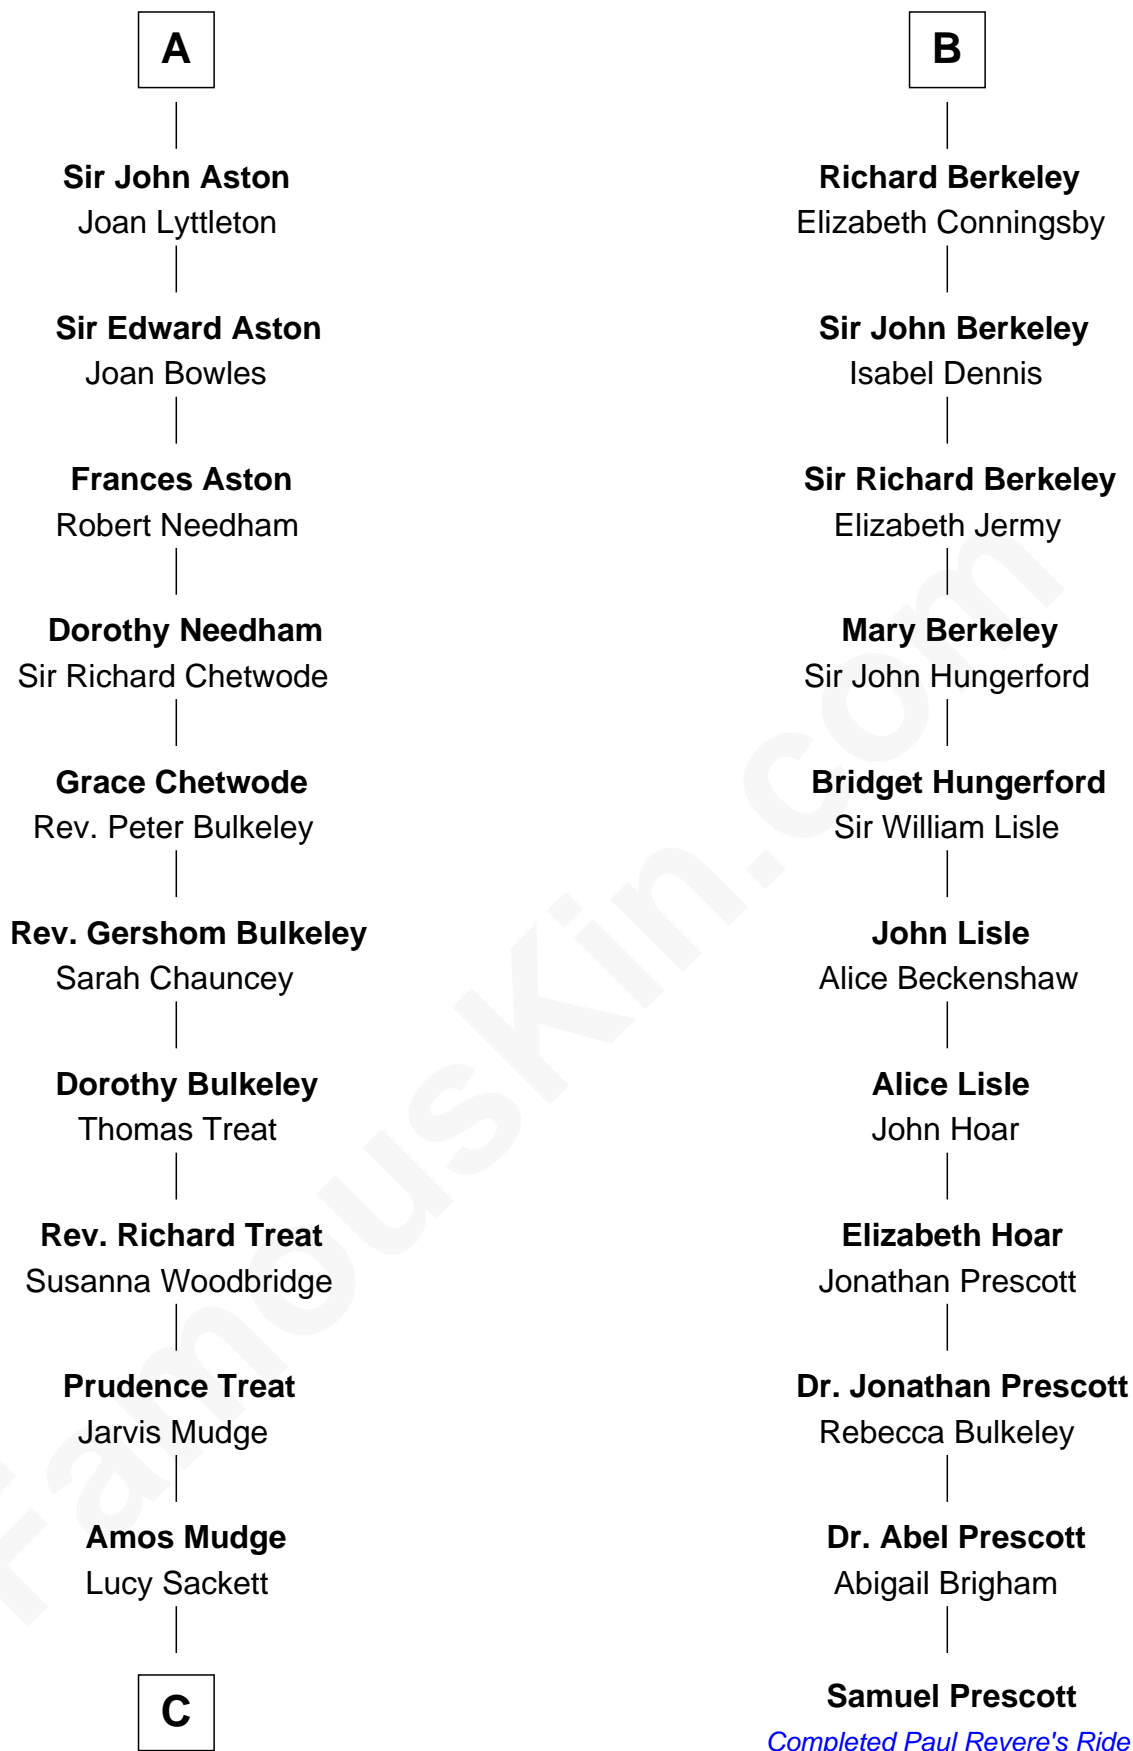

# FamousKin.com Relationship Chart of

**Dick Clark**

*Radio and TV Host*

17th cousin 4 times removed of

**Samuel Prescott**

*Completed Paul Revere's Midnight Ride*

**C**

**Julia H. Mudge**

George Barnard

**George Barnard**

Jane Sophia Fuller

**Charles Fuller Barnard**

Anna May Aldridge

**Julia Fuller Barnard**

Richard Augustus Clark

**Dick Clark**