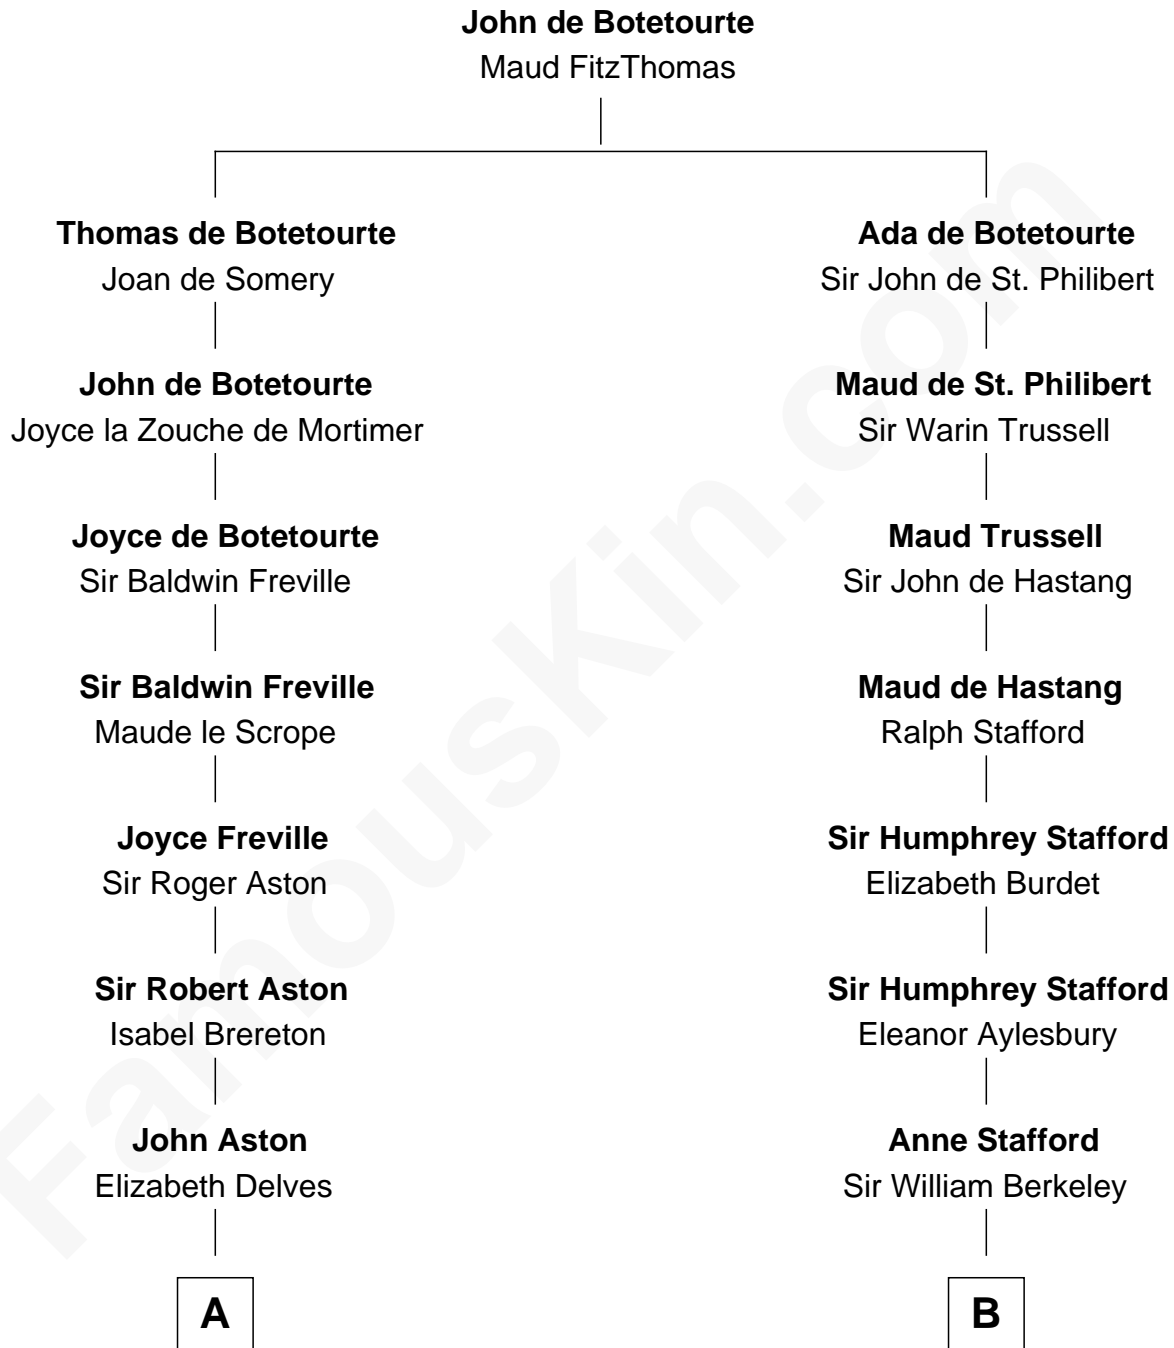

# FamousKin.com Relationship Chart of

**Dick Clark**

*Radio and TV Host*

17th cousin 4 times removed of

**Samuel Prescott**

*Completed Paul Revere's Midnight Ride*

**C**

**Julia H. Mudge**

George Barnard

**George Barnard**

Jane Sophia Fuller

**Charles Fuller Barnard**

Anna May Aldridge

**Julia Fuller Barnard**

Richard Augustus Clark

**Dick Clark**